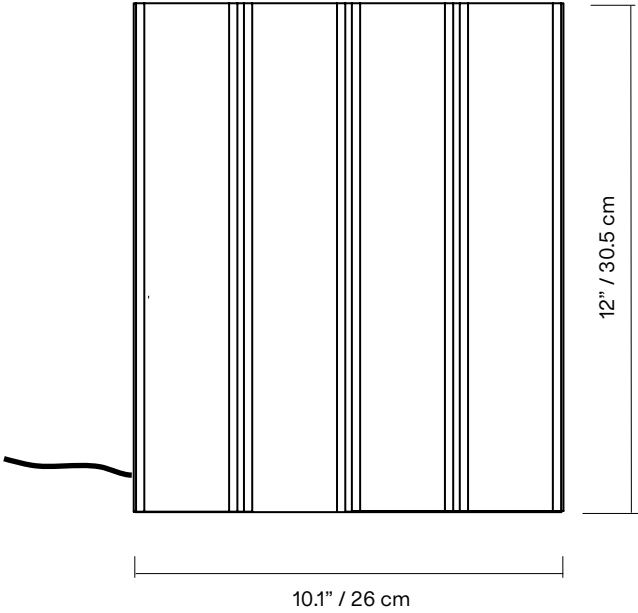

<b>TYPE</b>	Table
<b>CONSTRUCTION</b>	Powder coated, mirror polished or tumbled aluminum body Polycarbonate lens Vinyl cord
<b>SPECIFICATIONS</b>	Source: LED array integrated Power consumption: 7.6W  Colour temperature : 3000K 2700K dim to warm 3000K to 2200K dim to warm 2700K to 2200K  Lumen output: 3000K - 456lm 2700K - 435lm  Colour rendering index: ≥90 CRI Colour consistency: 3 SDCM Expected lifetime: ≥50 000h
<b>CONTROL</b>	100-240 VAC Plug-in Driver, cord dimmer
<b>CORD LENGTH</b>	96" / 244 cm provided cord dimmer positioned at 18" / 46 cm from body
<b>WARRANTY</b>	2 years

\*dimensions are approximate and may vary slightly