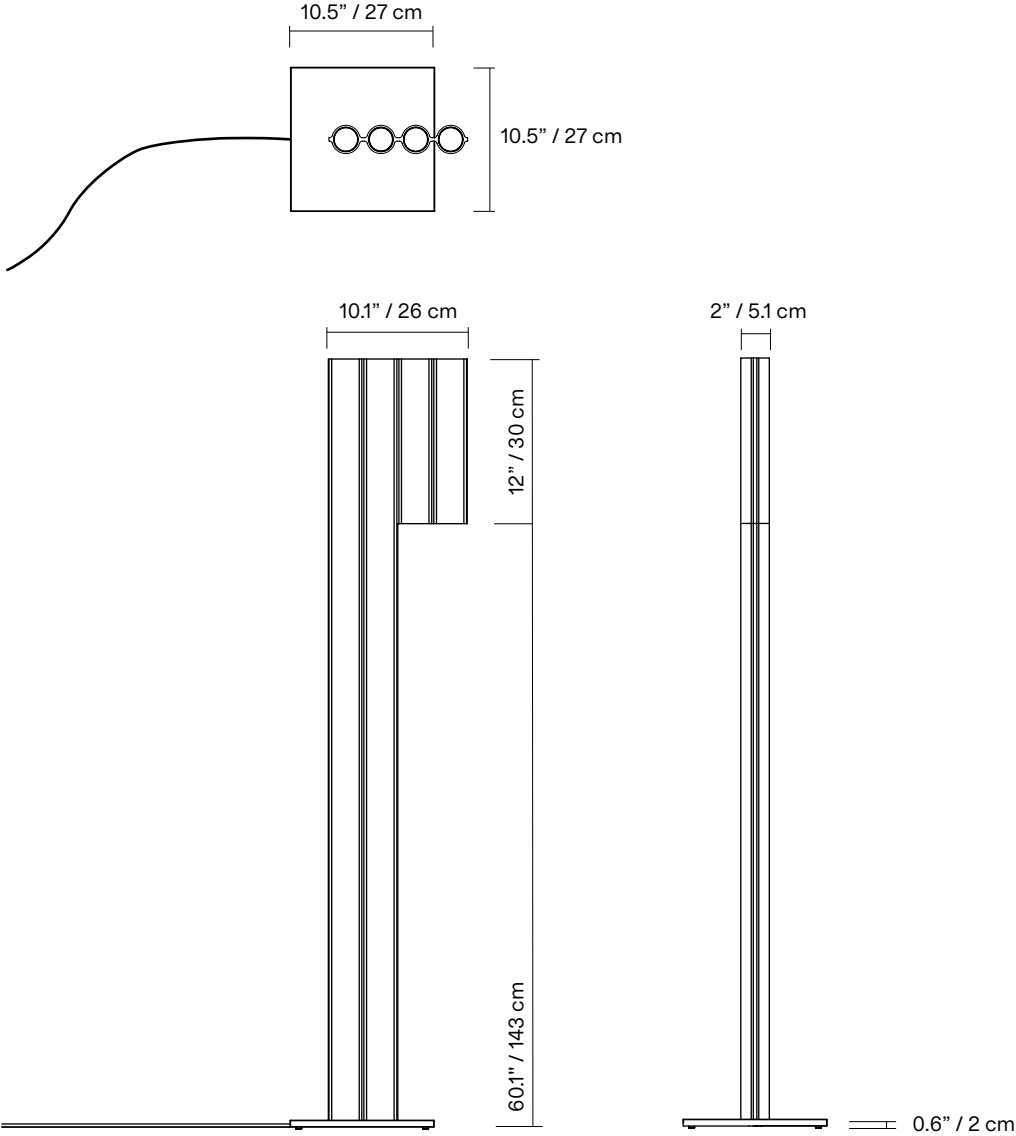

TYPE	Floor
CONSTRUCTION	Powder coated or mirror polished aluminum body Polished aluminum base Polycarbonate lens Vinyl cord
SPECIFICATIONS	Source: LED array integrated Power consumption: 7.6W Colour temperature : 3000K 2700K dim to warm 3000K to 2200K dim to warm 2700K to 2200K Lumen output: 3000K - 243lm 2700K - 231lm Colour rendering index: ≥90 CRI Colour consistency: 3 SDCM Expected lifetime: ≥50 000h
CONTROL	100-240 VAC Plug-in Driver, foot control dimmer
CORD	foot switch: 96"/ 244 cm provided switch positioned at 24"/ 61 cm from body
WEIGHT	22.5 lb / 10.2 Kg
WARRANTY	2 years

*dimensions are approximate and may vary slightly

FINISH

BK
Textured
black

WH
Textured
white

MR
Mirror
polished

BG
Textured
beige

DP
Wrinkled
dusty pink

TC
Textured
terracotta

LAMP ANATOMY

		Example	Fill with your selection
COLLECTION	SIL Silo	SIL	SIL
MODEL	4F	4F	4F
SHAPE	I	I	I
BODY	BK Textured black WH Textured white MR Mirror polished aluminum BG Textured beige DP Wrinkled dusty pink TC Textured terracotta AU Textured aubergine OB Glossy oxblood MB Textured midnight blue CC Custom colour*	BK	
CORD	BK Black	BK	BK
COLOUR TEMPERATURE (CCT)	F22 Fixed 2200K F27 Fixed 2700K F30 Fixed 3000K D27 Dim to warm 2700K-2200K D30 Dim to warm 3000K-2200K CCT Other CCT available upon request**	F22	
FULL SKU		SIL4FIBKBKF22	
		NOTES	