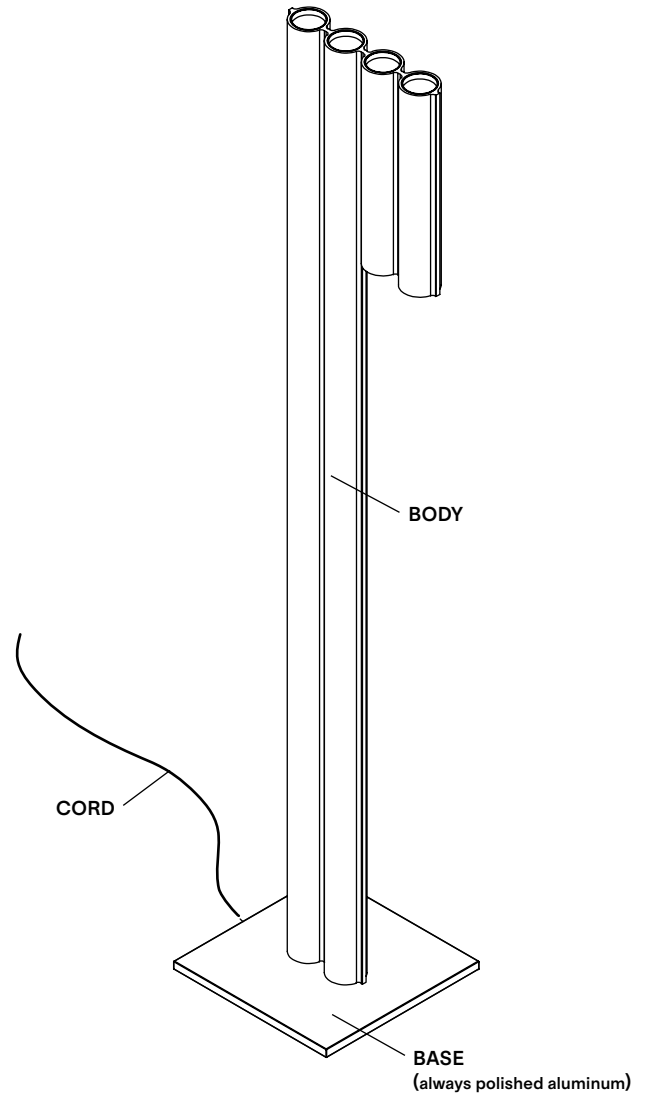

TYPE	Floor
CONSTRUCTION	Powder coated or mirror polished aluminum body Polished aluminum base Polycarbonate lens Vinyl cord
SPECIFICATIONS	Source: LED array integrated Power consumption: 7.6W Colour temperature : 3000K 2700K dim to warm 3000K to 2200K dim to warm 2700K to 2200K Lumen output: 3000K - 243lm 2700K - 231lm Colour rendering index: ≥90 CRI Colour consistency: 3 SDCM Expected lifetime: ≥50 000h
CONTROL	100-240 VAC Plug-in Driver, foot control dimmer
CORD	foot switch: 96"/ 244 cm provided switch positioned at 24"/ 61 cm from body
WEIGHT	22.5 lb / 10.2 Kg
WARRANTY	2 years

LAMP ANATOMY

		Example	Fill with your selection
COLLECTION	SIL Silo	SIL	SIL
MODEL	4F	4F	4F
SHAPE	I	I	I
BODY	BK Textured black WH Textured white MR Mirror polished aluminum BG Textured beige DP Wrinkled dusty pink TC Textured terracotta AU Textured aubergine OB Glossy oxblood MB Textured midnight blue CC Custom colour*	BK	
CORD	BK Black	BK	BK
COLOUR TEMPERATURE (CCT)	F22 Fixed 2200K F27 Fixed 2700K F30 Fixed 3000K D27 Dim to warm 2700K-2200K D30 Dim to warm 3000K-2200K CCT Other CCT available upon request**	F22	
FULL SKU		SIL4FIBKBKF22	
		NOTES	