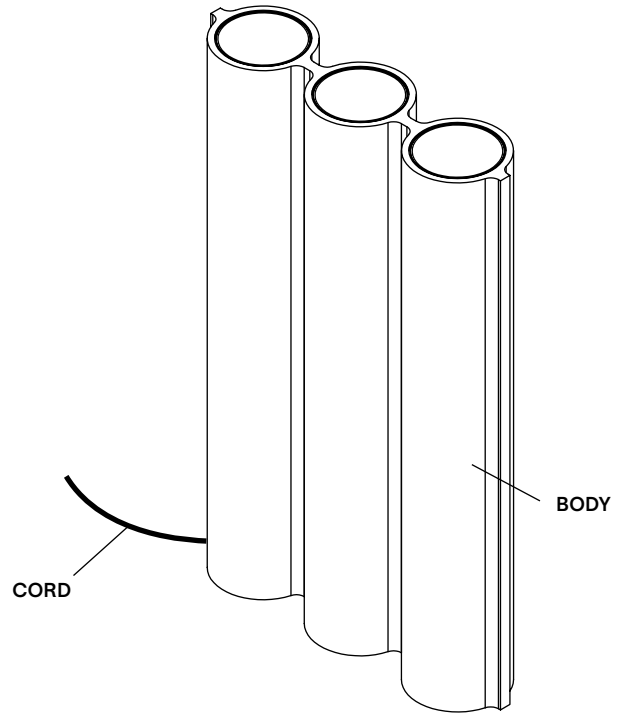

TYPE	Table
CONSTRUCTION	Powder coated, mirror polished or tumbled aluminum body Polycarbonate lens Vinyl cord
SPECIFICATIONS	Source: LED array integrated Power consumption: 7.6W Colour temperature : 3000K 2700K dim to warm 3000K to 2200K dim to warm 2700K to 2200K Lumen output: 3000K - 455lm 2700K - 433lm Colour rendering index: ≥90 CRI Colour consistency: 3 SDCM Expected lifetime: ≥50 000h
CONTROL	100-240 VAC Plug-in Driver, cord dimmer
CORD LENGTH	96" / 244 cm provided cord dimmer positioned at 18" / 46 cm from body
WARRANTY	2 years

LAMP ANATOMY

		Example	Fill with your selection
COLLECTION	SIL Silo	SIL	SIL
MODEL	3T	3T	3T
SHAPE	A	A	A
BODY	BK Textured black WH Textured white MR Mirror polished aluminum TA Tumbled aluminum BG Textured beige DP Wrinkled dusty pink TC Textured terracotta AU Textured aubergine OB Glossy oxblood MB Textured midnight blue CC Custom colour*	BK	
CORD	BK Black	BK	BK
COLOUR TEMPERATURE (CCT)	F22 Fixed 2200K F27 Fixed 2700K F30 Fixed 3000K D27 Dim to warm 2700K-2200K D30 Dim to warm 3000K-2200K CCT Other CCT available upon request**	F22	
FULL SKU		SIL3TABKBKF22	
		NOTES	