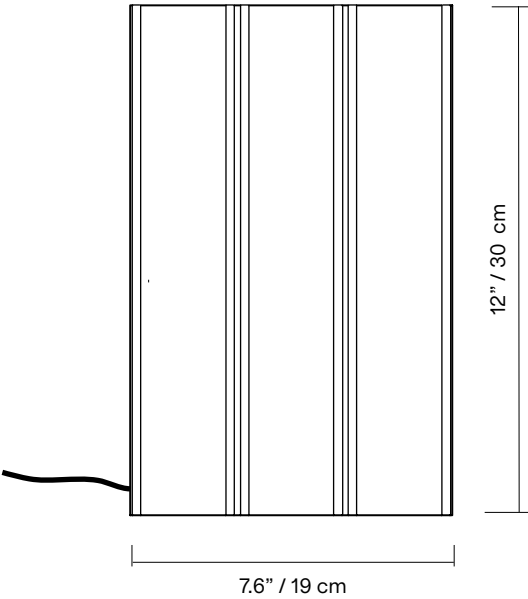

TYPE	Table
CONSTRUCTION	Powder coated, mirror polished or tumbled aluminum body Polycarbonate lens Vinyl cord
SPECIFICATIONS	Source: LED array integrated Power consumption: 7.6W Colour temperature : 3000K 2700K dim to warm 3000K to 2200K dim to warm 2700K to 2200K Lumen output: 3000K - 455lm 2700K - 433lm Colour rendering index: ≥90 CRI Colour consistency: 3 SDCM Expected lifetime: ≥50 000h
CONTROL	100-240 VAC Plug-in Driver, cord dimmer
CORD LENGTH	96" / 244 cm provided cord dimmer positioned at 18" / 46 cm from body
WARRANTY	2 years

*dimensions are approximate and may vary slightly

FINISH

BK
Textured
black

WH
Textured
white

MR
Mirror
polished

TA
Tumbled
aluminum

BG
Textured
beige

DP
Wrinkled
dusty pink

LAMP ANATOMY

		Example	Fill with your selection
COLLECTION	SIL Silo	SIL	SIL
MODEL	3T	3T	3T
SHAPE	A	A	A
BODY	BK Textured black WH Textured white MR Mirror polished aluminum TA Tumbled aluminum BG Textured beige DP Wrinkled dusty pink TC Textured terracotta AU Textured aubergine OB Glossy oxblood MB Textured midnight blue CC Custom colour*	BK	
CORD	BK Black	BK	BK
COLOUR TEMPERATURE (CCT)	F22 Fixed 2200K F27 Fixed 2700K F30 Fixed 3000K D27 Dim to warm 2700K-2200K D30 Dim to warm 3000K-2200K CCT Other CCT available upon request**	F22	
FULL SKU		SIL3TABKBKF22	
		NOTES	