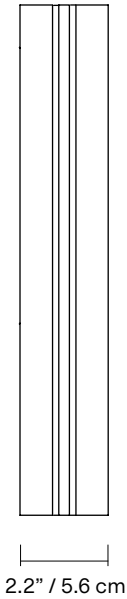

Silo 3T

The Silo collection inhabits many worlds at once, creating a striking metaphor for duality. Mysterious yet inviting, the true magic lies in how its rhythmic curves shape light and space around it. Made using custom aluminium extrusions, the modular uplight-downlight creates a theatrical yet sleek composition

TYPE	Table
CONSTRUCTION	Powder coated, mirror polished or tumbled aluminum body Polycarbonate lens Vinyl cord
SPECIFICATIONS	Source: LED array integrated Power consumption: 7.6W Colour temperature : 3000K 2700K dim to warm 3000K to 2200K dim to warm 2700K to 2200K Lumen output: 3000K - 455lm 2700K - 433lm Colour rendering index: ≥90 CRI Colour consistency: 3 SDCM Expected lifetime: ≥50 000h
CONTROL	100-240 VAC Plug-in Driver, cord dimmer
CORD LENGTH	96" / 244 cm provided cord dimmer positioned at 18" / 46 cm from body
WARRANTY	2 years

*dimensions are approximate and may vary slightly

FINISH

BK
Textured
black

WH
Textured
white

MR
Mirror
polished

TA
Tumbled
aluminum

BG
Textured
beige

DP
Wrinkled
dusty pink

LAMP ANATOMY

		Example	Fill with your selection
COLLECTION	SIL Silo	SIL	SIL
MODEL	3T	3T	3T
SHAPE	A	A	A
BODY	BK Textured black WH Textured white MR Mirror polished aluminum TA Tumbled aluminum BG Textured beige DP Wrinkled dusty pink TC Textured terracotta AU Textured aubergine OB Glossy oxblood MB Textured midnight blue CC Custom colour*	BK	
CORD	BK Black	BK	BK
COLOUR TEMPERATURE (CCT)	F22 Fixed 2200K F27 Fixed 2700K F30 Fixed 3000K D27 Dim to warm 2700K-2200K D30 Dim to warm 3000K-2200K CCT Other CCT available upon request**	F22	
FULL SKU		SIL3TABKBKF22	
		NOTES	