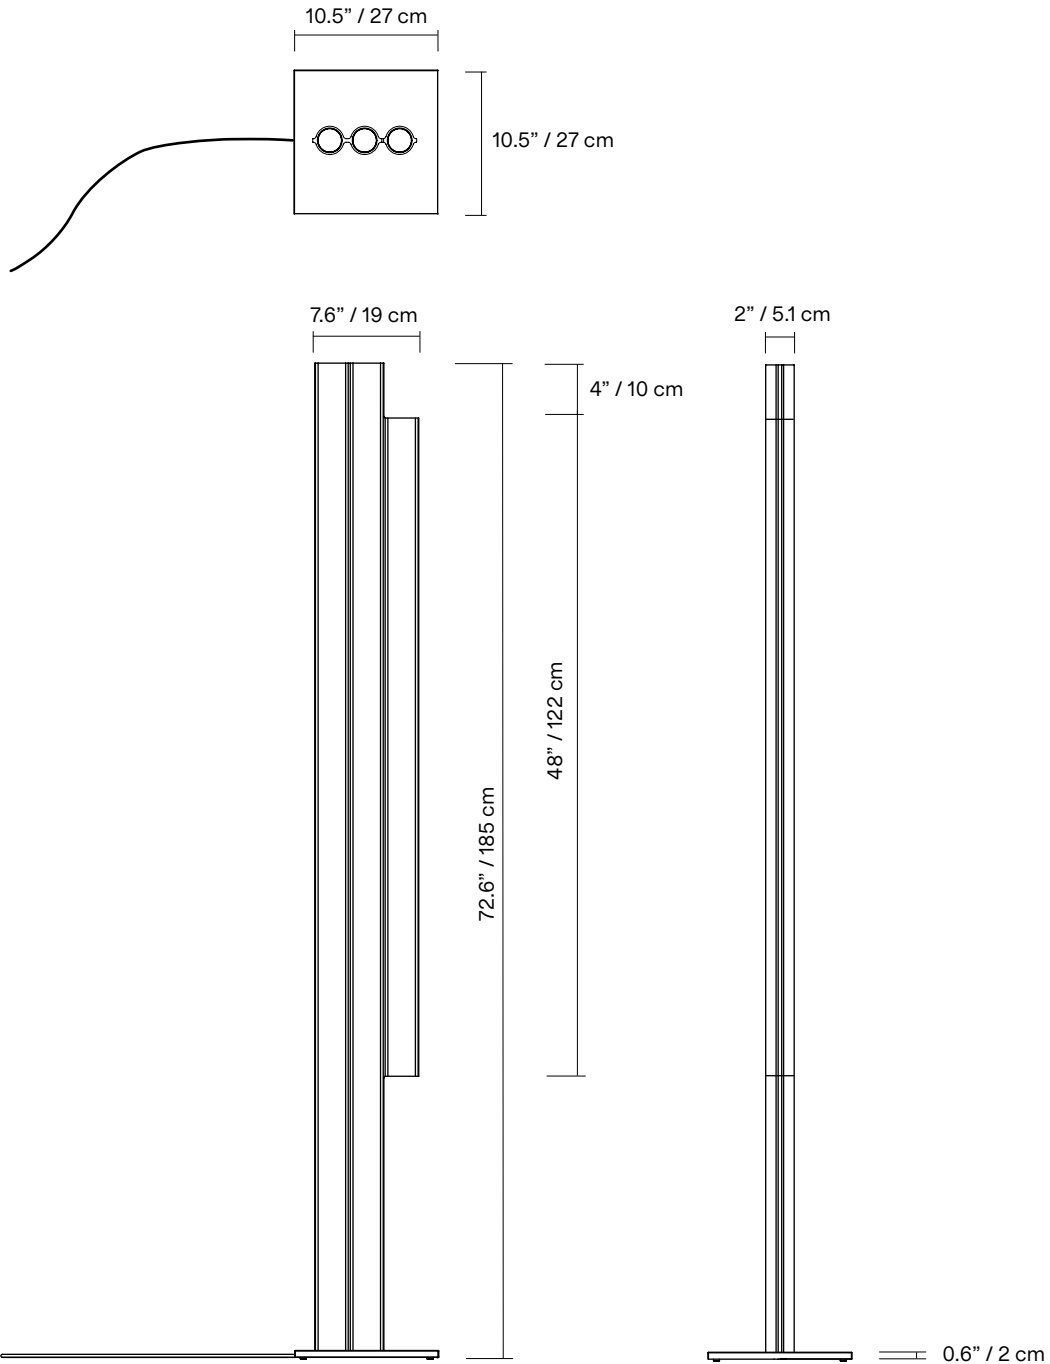

TYPE	Floor
CONSTRUCTION	Powder coated or mirror polished aluminum body Polished aluminum base Polycarbonate lens Vinyl cord
SPECIFICATIONS	Source: LED array integrated Power consumption: 11.6W Colour temperature : 3000K 2700K dim to warm 3000K to 2200K dim to warm 2700K to 2200K Lumen output: 3000K - 617lm 2700K - 588lm Colour rendering index: ≥90 CRI Colour consistency: 3 SDCM Expected lifetime: ≥50 000h
CONTROL	100-240 VAC Plug-in Driver, foot control dimmer
CORD	foot switch: 96"/ 244 cm provided switch positioned at 24"/ 61 cm from body
WEIGHT	28 lb / 12.7 Kg
WARRANTY	2 years

*dimensions are approximate and may vary slightly

FINISH

BK
Textured
black

WH
Textured
white

MR
Mirror
polished

BG
Textured
beige

DP
Wrinkled
dusty pink

TC
Textured
terracotta

LAMP ANATOMY

		Example	Fill with your selection
COLLECTION	SIL Silo	SIL	SIL
MODEL	3F	3F	3F
SHAPE	H	H	H
BODY	BK Textured black WH Textured white MR Mirror polished aluminum BG Textured beige DP Wrinkled dusty pink TC Textured terracotta AU Textured aubergine OB Glossy oxblood MB Textured midnight blue CC Custom colour*	BK	
CORD	BK Black	BK	BK
COLOUR TEMPERATURE (CCT)	F22 Fixed 2200K F27 Fixed 2700K F30 Fixed 3000K D27 Dim to warm 2700K-2200K D30 Dim to warm 3000K-2200K CCT Other CCT available upon request**	F22	
FULL SKU		SIL3FHBKBF22	
		NOTES	