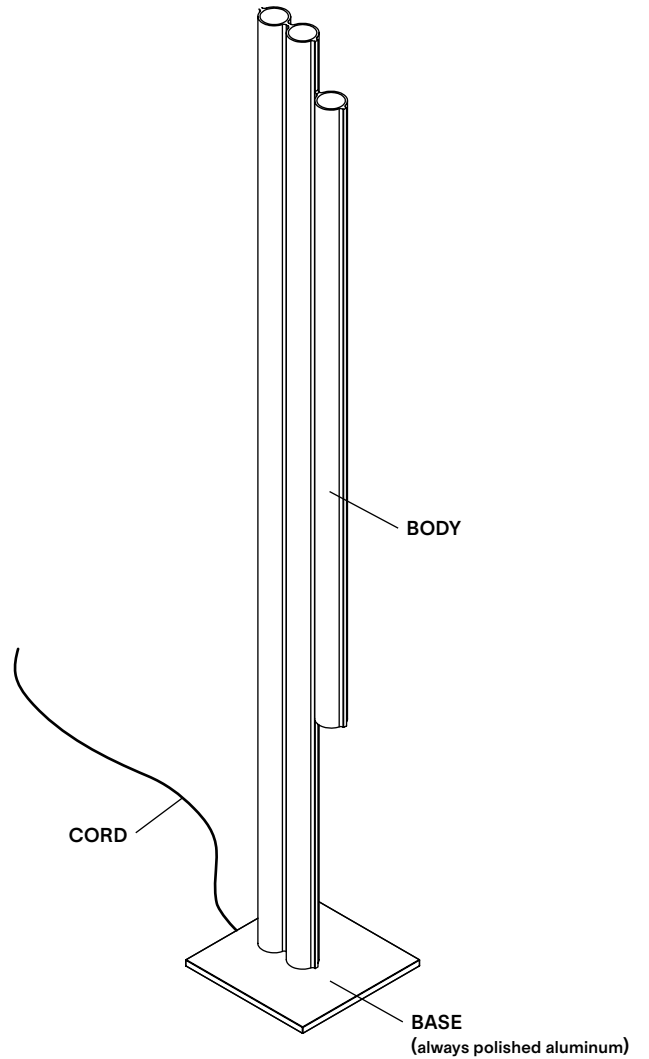

TYPE	Floor
CONSTRUCTION	Powder coated or mirror polished aluminum body Polished aluminum base Polycarbonate lens Vinyl cord
SPECIFICATIONS	Source: LED array integrated Power consumption: 11.6W Colour temperature : 3000K 2700K dim to warm 3000K to 2200K dim to warm 2700K to 2200K Lumen output: 3000K - 617lm 2700K - 588lm Colour rendering index: ≥90 CRI Colour consistency: 3 SDCM Expected lifetime: ≥50 000h
CONTROL	100-240 VAC Plug-in Driver, foot control dimmer
CORD	foot switch: 96"/ 244 cm provided switch positioned at 24"/ 61 cm from body
WEIGHT	28 lb / 12.7 Kg
WARRANTY	2 years

LAMP ANATOMY

		Example	Fill with your selection
COLLECTION	SIL Silo	SIL	SIL
MODEL	3F	3F	3F
SHAPE	H	H	H
BODY	BK Textured black WH Textured white MR Mirror polished aluminum BG Textured beige DP Wrinkled dusty pink TC Textured terracotta AU Textured aubergine OB Glossy oxblood MB Textured midnight blue CC Custom colour*	BK	
CORD	BK Black	BK	BK
COLOUR TEMPERATURE (CCT)	F22 Fixed 2200K F27 Fixed 2700K F30 Fixed 3000K D27 Dim to warm 2700K-2200K D30 Dim to warm 3000K-2200K CCT Other CCT available upon request**	F22	
FULL SKU		SIL3FHBKBF22	
		NOTES	