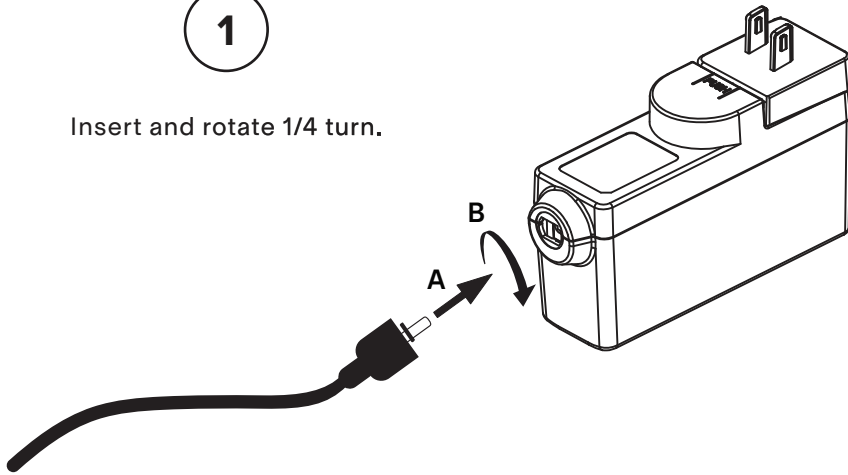

## SILO 2 TABLE

---

- Wear enclosed gloves when handling lamp
- Handle materials with care. Please consult lamp maintenance sheet on our web site
- Should be used exclusively as a lamp and not as a shelving, display or hanging unit

1

Insert and rotate 1/4 turn.

2

1 CLICK - on/off  
HOLD BUTTON - dim up/down