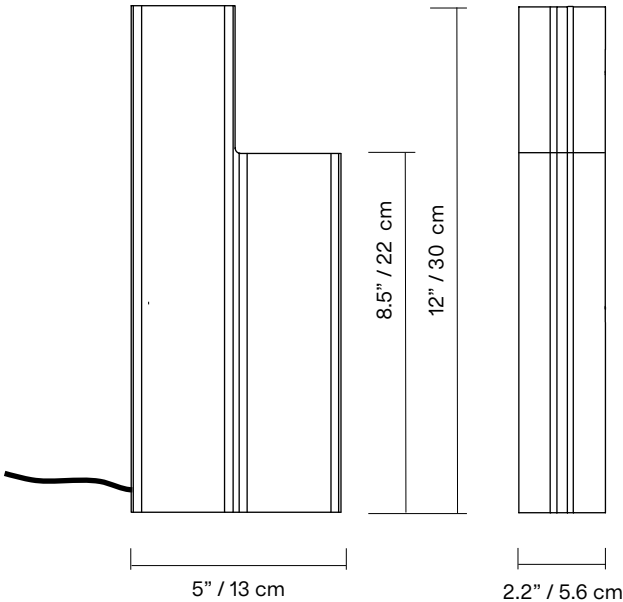

TYPE	Table
CONSTRUCTION	Powder coated, mirror polished or tumbled aluminum body Polycarbonate lens Vinyl cord
SPECIFICATIONS	Source: LED array integrated Power consumption: 7.6W Colour temperature : 3000K 2700K dim to warm 3000K to 2200K dim to warm 2700K to 2200K Lumen output: 3000K - 455lm 2700K - 433lm Colour rendering index: ≥90 CRI Colour consistency: 3 SDCM Expected lifetime: ≥50 000h
CONTROL	100-240 VAC Plug-in Driver, cord dimmer
CORD LENGTH	96" / 244 cm provided cord dimmer positioned at 18" / 46 cm from body
WARRANTY	2 years

*dimensions are approximate and may vary slightly

FINISH

BK
Textured
black

WH
Textured
white

MR
Mirror
polished

TA
Tumbled
aluminum

BG
Textured
beige

DP
Wrinkled
dusty pink

LAMP ANATOMY

		Example	Fill with your selection
COLLECTION	SIL Silo	SIL	SIL
MODEL	2T	2T	2T
SHAPE	F	F	F
BODY	BK Textured black WH Textured white MR Mirror polished aluminum TA Tumbled aluminum BG Textured beige DP Wrinkled dusty pink TC Textured terracotta AU Textured aubergine OB Glossy oxblood MB Textured midnight blue CC Custom colour*	BK	
CORD	BK Black	BK	BK
COLOUR TEMPERATURE (CCT)	F22 Fixed 2200K F27 Fixed 2700K F30 Fixed 3000K D27 Dim to warm 2700K-2200K D30 Dim to warm 3000K-2200K CCT Other CCT available upon request**	F22	
FULL SKU		SIL2TFBKBKF22	
NOTES			