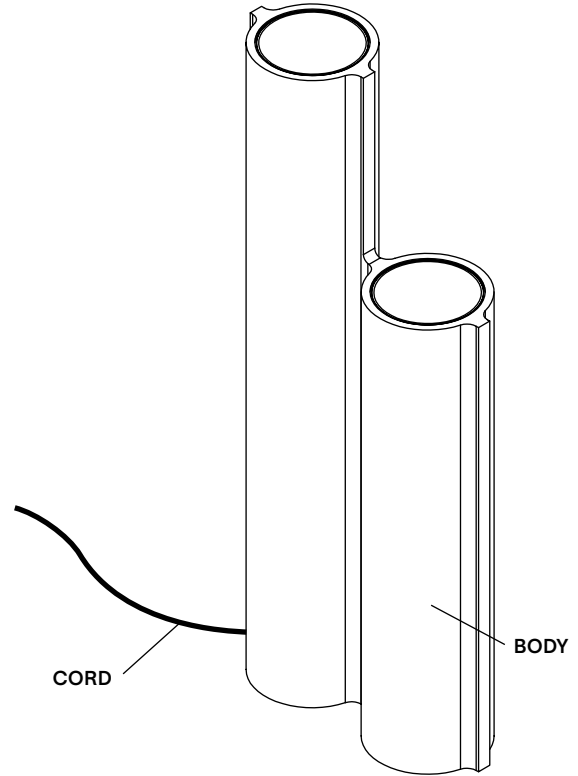

| | |
|-----------------------|--|
| TYPE | Table |
| CONSTRUCTION | Powder coated, mirror polished or tumbled aluminum body Polycarbonate lens Vinyl cord |
| SPECIFICATIONS | Source: LED array integrated Power consumption: 7.6W Colour temperature : 3000K 2700K dim to warm 3000K to 2200K dim to warm 2700K to 2200K Lumen output: 3000K - 455lm 2700K - 433lm Colour rendering index: ≥90 CRI Colour consistency: 3 SDCM Expected lifetime: ≥50 000h |
| CONTROL | 100-240 VAC Plug-in Driver, cord dimmer |
| CORD LENGTH | 96" / 244 cm provided cord dimmer positioned at 18" / 46 cm from body |
| WARRANTY | 2 years |

LAMP ANATOMY

| | | Example | Fill with your selection |
|---------------------------------|--|---------------------|--------------------------|
| COLLECTION | SIL Silo | SIL | SIL |
| MODEL | 2T | 2T | 2T |
| SHAPE | F | F | F |
| BODY | BK Textured black WH Textured white MR Mirror polished aluminum TA Tumbled aluminum BG Textured beige DP Wrinkled dusty pink TC Textured terracotta AU Textured aubergine OB Glossy oxblood MB Textured midnight blue CC Custom colour* | BK | |
| CORD | BK Black | BK | BK |
| COLOUR TEMPERATURE (CCT) | WL Warm light (2700K) NL Neutral light (3000K) D27 Dim to warm (2700K-2200K) D30 Dim to warm (3000K-2200K) CCT Other CCT available upon request** | WL | |
| FULL SKU | | SIL2TFBKWKWL | |
| | | NOTES | |