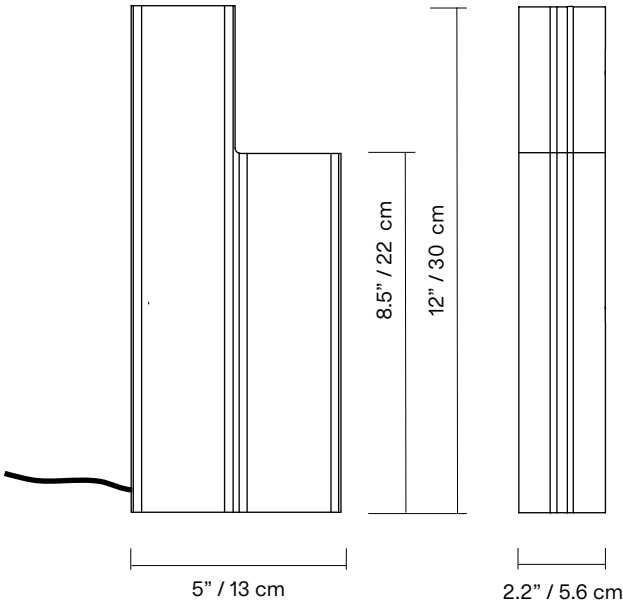

| | |
|-----------------------|--|
| TYPE | Table |
| CONSTRUCTION | Powder coated, mirror polished or tumbled aluminum body Polycarbonate lens Vinyl cord |
| SPECIFICATIONS | Source: LED array integrated Power consumption: 7.6W Colour temperature : 3000K 2700K dim to warm 3000K to 2200K dim to warm 2700K to 2200K Lumen output: 3000K - 455lm 2700K - 433lm Colour rendering index: ≥90 CRI Colour consistency: 3 SDCM Expected lifetime: ≥50 000h |
| CONTROL | 100-240 VAC Plug-in Driver, cord dimmer |
| CORD LENGTH | 96" / 244 cm provided cord dimmer positioned at 18" / 46 cm from body |
| WARRANTY | 2 years |

*dimensions are approximate and may vary slightly

FINISH

BK
Textured
black

WH
Textured
white

MR
Mirror
polished

TA
Tumbled
aluminum

BG
Textured
beige

DP
Wrinkled
dusty pink

LAMP ANATOMY

| | | Example | Fill with your selection |
|---------------------------------|--|---------------------|--------------------------|
| COLLECTION | SIL Silo | SIL | SIL |
| MODEL | 2T | 2T | 2T |
| SHAPE | F | F | F |
| BODY | BK Textured black WH Textured white MR Mirror polished aluminum TA Tumbled aluminum BG Textured beige DP Wrinkled dusty pink TC Textured terracotta AU Textured aubergine OB Glossy oxblood MB Textured midnight blue CC Custom colour* | BK | |
| CORD | BK Black | BK | BK |
| COLOUR TEMPERATURE (CCT) | WL Warm light (2700K) NL Neutral light (3000K) D27 Dim to warm (2700K-2200K) D30 Dim to warm (3000K-2200K) CCT Other CCT available upon request** | WL | |
| FULL SKU | | SIL2TFBKWKWL | |
| | | NOTES | |