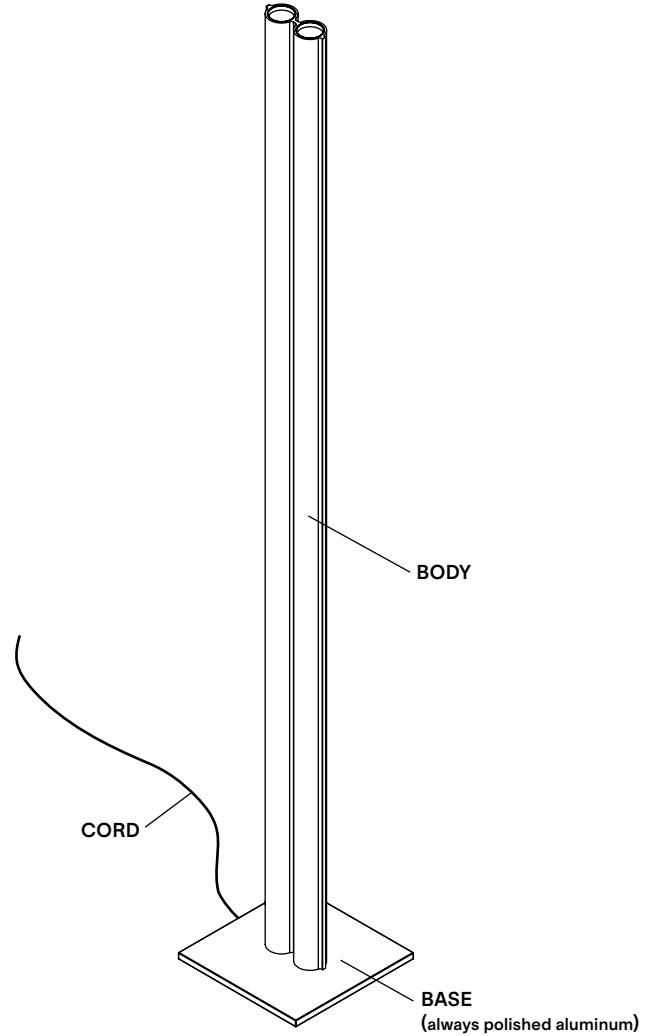

<b>TYPE</b>	Floor
<b>CONSTRUCTION</b>	Powder coated or mirror polished aluminum body Polished aluminum base Polycarbonate lens Vinyl cord
<b>SPECIFICATIONS</b>	Source: LED array integrated Power consumption: 7.6W  Colour temperature : 3000K 2700K dim to warm 3000K to 2200K dim to warm 2700K to 2200K  Lumen output: 3000K - 455lm 2700K - 433lm  Colour rendering index: ≥90 CRI Colour consistency: 3 SDCM Expected lifetime: ≥50 000h
<b>CONTROL</b>	100-240 VAC Plug-in Driver, foot control dimmer
<b>CORD</b>	foot switch: 96"/ 244 cm provided switch positioned at 24"/ 61 cm from body
<b>WEIGHT</b>	23.5 lb / 10.7 Kg
<b>WARRANTY</b>	2 years

## CORD

**BK**  
Black

## CONFIGURATION

## LAMP ANATOMY

		Example	Fill with your selection
<b>COLLECTION</b>	<b>SIL</b> Silo	<b>SIL</b>	<b>SIL</b>
<b>MODEL</b>	<b>2F</b>	<b>2F</b>	<b>2F</b>
<b>SHAPE</b>	<b>G</b>	<b>G</b>	<b>G</b>
<b>BODY</b>	<b>BK</b> Textured black <b>WH</b> Textured white <b>MR</b> Mirror polished aluminum <b>BG</b> Textured beige <b>DP</b> Wrinkled dusty pink <b>TC</b> Textured terracotta <b>AU</b> Textured aubergine <b>OB</b> Glossy oxblood <b>MB</b> Textured midnight blue <b>CC</b> Custom colour*	<b>BK</b>	
<b>CORD</b>	<b>BK</b> Black	<b>BK</b>	<b>BK</b>
<b>COLOUR TEMPERATURE (CCT)</b>	<b>F22</b> Fixed 2200K <b>F27</b> Fixed 2700K <b>F30</b> Fixed 3000K <b>D27</b> Dim to warm 2700K-2200K <b>D30</b> Dim to warm 3000K-2200K <b>CCT</b> Other CCT available upon request**	<b>F22</b>	
<b>FULL SKU</b>		<b>SIL2FGBKBKF22</b>	
		<b>NOTES</b>	