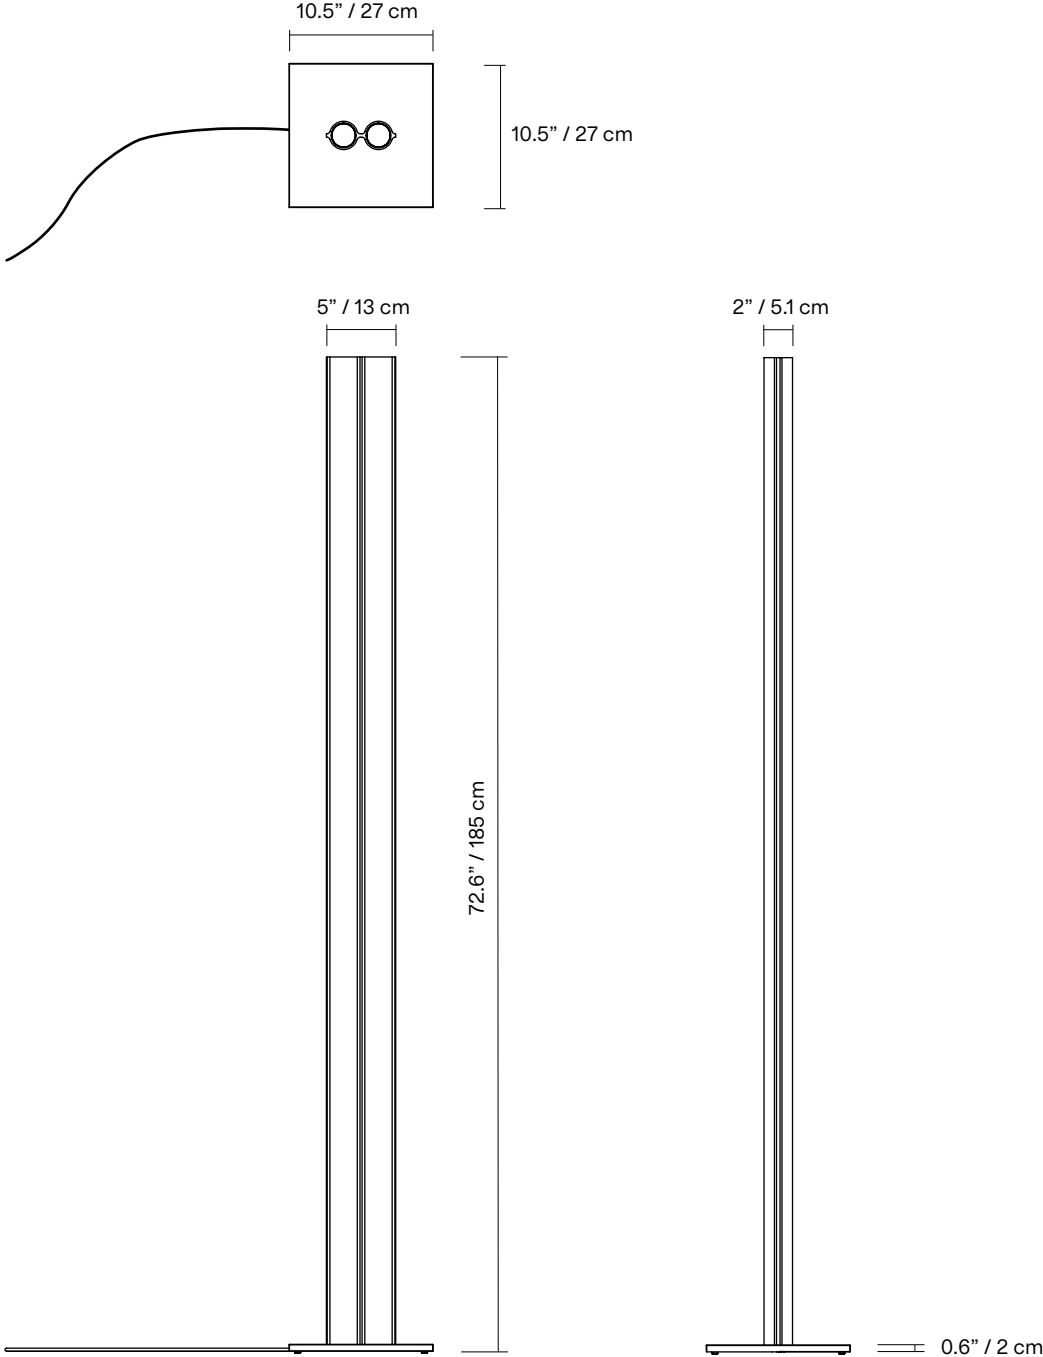

<b>TYPE</b>	Floor
<b>CONSTRUCTION</b>	Powder coated or mirror polished aluminum body Polished aluminum base Polycarbonate lens Vinyl cord
<b>SPECIFICATIONS</b>	Source: LED array integrated Power consumption: 7.6W  Colour temperature : 3000K 2700K dim to warm 3000K to 2200K dim to warm 2700K to 2200K  Lumen output: 3000K - 455lm 2700K - 433lm  Colour rendering index: ≥90 CRI Colour consistency: 3 SDCM Expected lifetime: ≥50 000h
<b>CONTROL</b>	100-240 VAC Plug-in Driver, foot control dimmer
<b>CORD</b>	foot switch: 96"/ 244 cm provided switch positioned at 24"/ 61 cm from body
<b>WEIGHT</b>	23.5 lb / 10.7 Kg
<b>WARRANTY</b>	2 years

\*dimensions are approximate and may vary slightly

## LAMP ANATOMY

		Example	Fill with your selection
<b>COLLECTION</b>	<b>SIL</b> Silo	<b>SIL</b>	<b>SIL</b>
<b>MODEL</b>	<b>2F</b>	<b>2F</b>	<b>2F</b>
<b>SHAPE</b>	<b>G</b>	<b>G</b>	<b>G</b>
<b>BODY</b>	<b>BK</b> Textured black <b>WH</b> Textured white <b>MR</b> Mirror polished aluminum <b>BG</b> Textured beige <b>DP</b> Wrinkled dusty pink <b>TC</b> Textured terracotta <b>AU</b> Textured aubergine <b>OB</b> Glossy oxblood <b>MB</b> Textured midnight blue <b>CC</b> Custom colour*	<b>BK</b>	
<b>CORD</b>	<b>BK</b> Black	<b>BK</b>	<b>BK</b>
<b>COLOUR TEMPERATURE (CCT)</b>	<b>F22</b> Fixed 2200K <b>F27</b> Fixed 2700K <b>F30</b> Fixed 3000K <b>D27</b> Dim to warm 2700K-2200K <b>D30</b> Dim to warm 3000K-2200K <b>CCT</b> Other CCT available upon request**	<b>F22</b>	
<b>FULL SKU</b>		<b>SIL2FGBKBKF22</b>	
		<b>NOTES</b>	