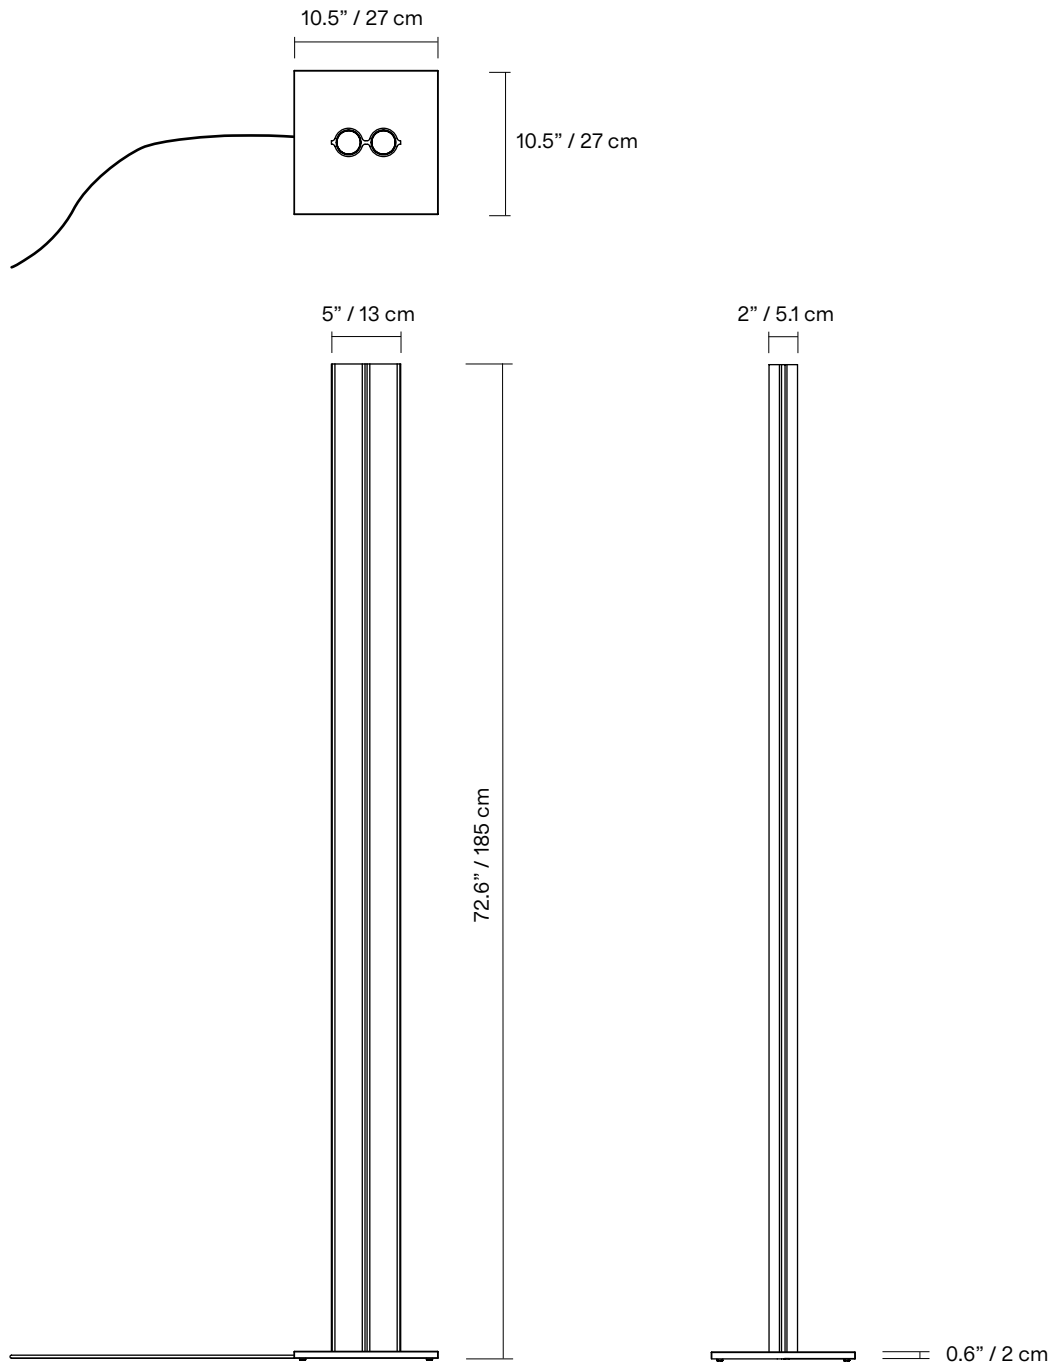

<b>TYPE</b>	Floor
<b>CONSTRUCTION</b>	Powder coated, mirror polished aluminum body Satin polished aluminum base Polycarbonate lens Vinyl cord
<b>SPECIFICATIONS</b>	Source: LED array integrated Power consumption: 3.3W  Colour temperature (CCT): Lamp is set to dim to warm mode (3000K to 2200K) other CCT available  Colour rendering index: +90 CRI Colour consistency: 3 SDCM Expected lifetime: ≥50 000h
<b>CONTROL</b>	100-240 VAC Plug-in Driver, foot control dimmer
<b>CORD</b>	foot switch: 96"/ 244 cm provided switch positioned at 24"/ 61 cm from body
<b>WEIGHT</b>	23.5 lb / 10.7 Kg
<b>WARRANTY</b>	2 years

\*dimensions are approximate and may vary slightly

## LAMP ANATOMY

		Example	Fill with your selection
<b>COLLECTION</b>	<b>SIL</b> Silo	SIL	<b>SIL</b>
<b>MODEL</b>	<b>2F</b>	2F	<b>2F</b>
<b>SHAPE</b>	<b>G</b>	G	<b>G</b>
<b>BODY</b>	<b>BK</b> Textured black <b>WH</b> Textured white <b>MR</b> Mirror polished aluminum <b>BG</b> Textured beige <b>DP</b> Wrinkled dusty pink <b>TC</b> Textured terracotta <b>AU</b> Textured aubergine <b>OB</b> Glossy oxblood <b>MB</b> Textured midnight blue <b>CC</b> Custom colour*	BK	
<b>CORD</b>	<b>BK</b> Black	BK	<b>BK</b>
<b>FULL SKU</b>		SIL2FGBKBK	
		<b>NOTES</b>	