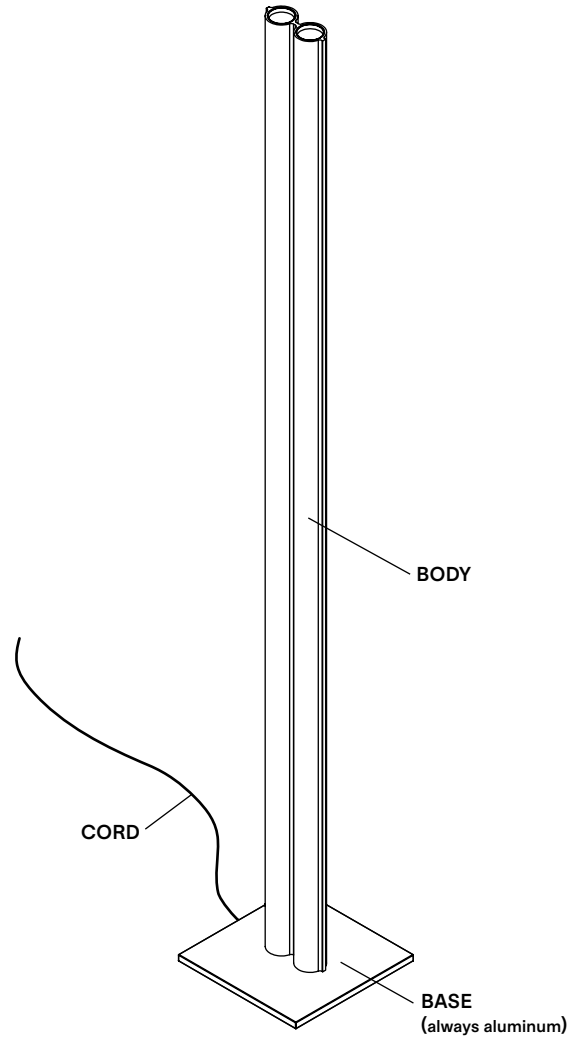

<b>TYPE</b>	Floor
<b>CONSTRUCTION</b>	Powder coated, mirror polished aluminum body Satin polished aluminum base Polycarbonate lens Vinyl cord
<b>SPECIFICATIONS</b>	Source: LED array integrated Power consumption: 3.3W  Colour temperature (CCT): Lamp is set to dim to warm mode (3000K to 2200K) other CCT available  Colour rendering index: +90 CRI Colour consistency: 3 SDCM Expected lifetime: ≥50 000h
<b>CONTROL</b>	100-240 VAC Plug-in Driver, foot control dimmer
<b>CORD</b>	foot switch: 96"/ 244 cm provided switch positioned at 24"/ 61 cm from body
<b>WEIGHT</b>	23.5 lb / 10.7 Kg
<b>WARRANTY</b>	2 years

## CORD

**BK**  
Black

## CONFIGURATION

## LAMP ANATOMY

		Example	Fill with your selection
<b>COLLECTION</b>	<b>SIL</b> Silo	SIL	<b>SIL</b>
<b>MODEL</b>	<b>2F</b>	2F	<b>2F</b>
<b>SHAPE</b>	<b>G</b>	G	<b>G</b>
<b>BODY</b>	<b>BK</b> Textured black <b>WH</b> Textured white <b>MR</b> Mirror polished aluminum <b>BG</b> Textured beige <b>DP</b> Wrinkled dusty pink <b>TC</b> Textured terracotta <b>AU</b> Textured aubergine <b>OB</b> Glossy oxblood <b>MB</b> Textured midnight blue <b>CC</b> Custom colour*	BK	
<b>CORD</b>	<b>BK</b> Black	BK	<b>BK</b>
<b>FULL SKU</b>		SIL2FGBKBK	
		<b>NOTES</b>	