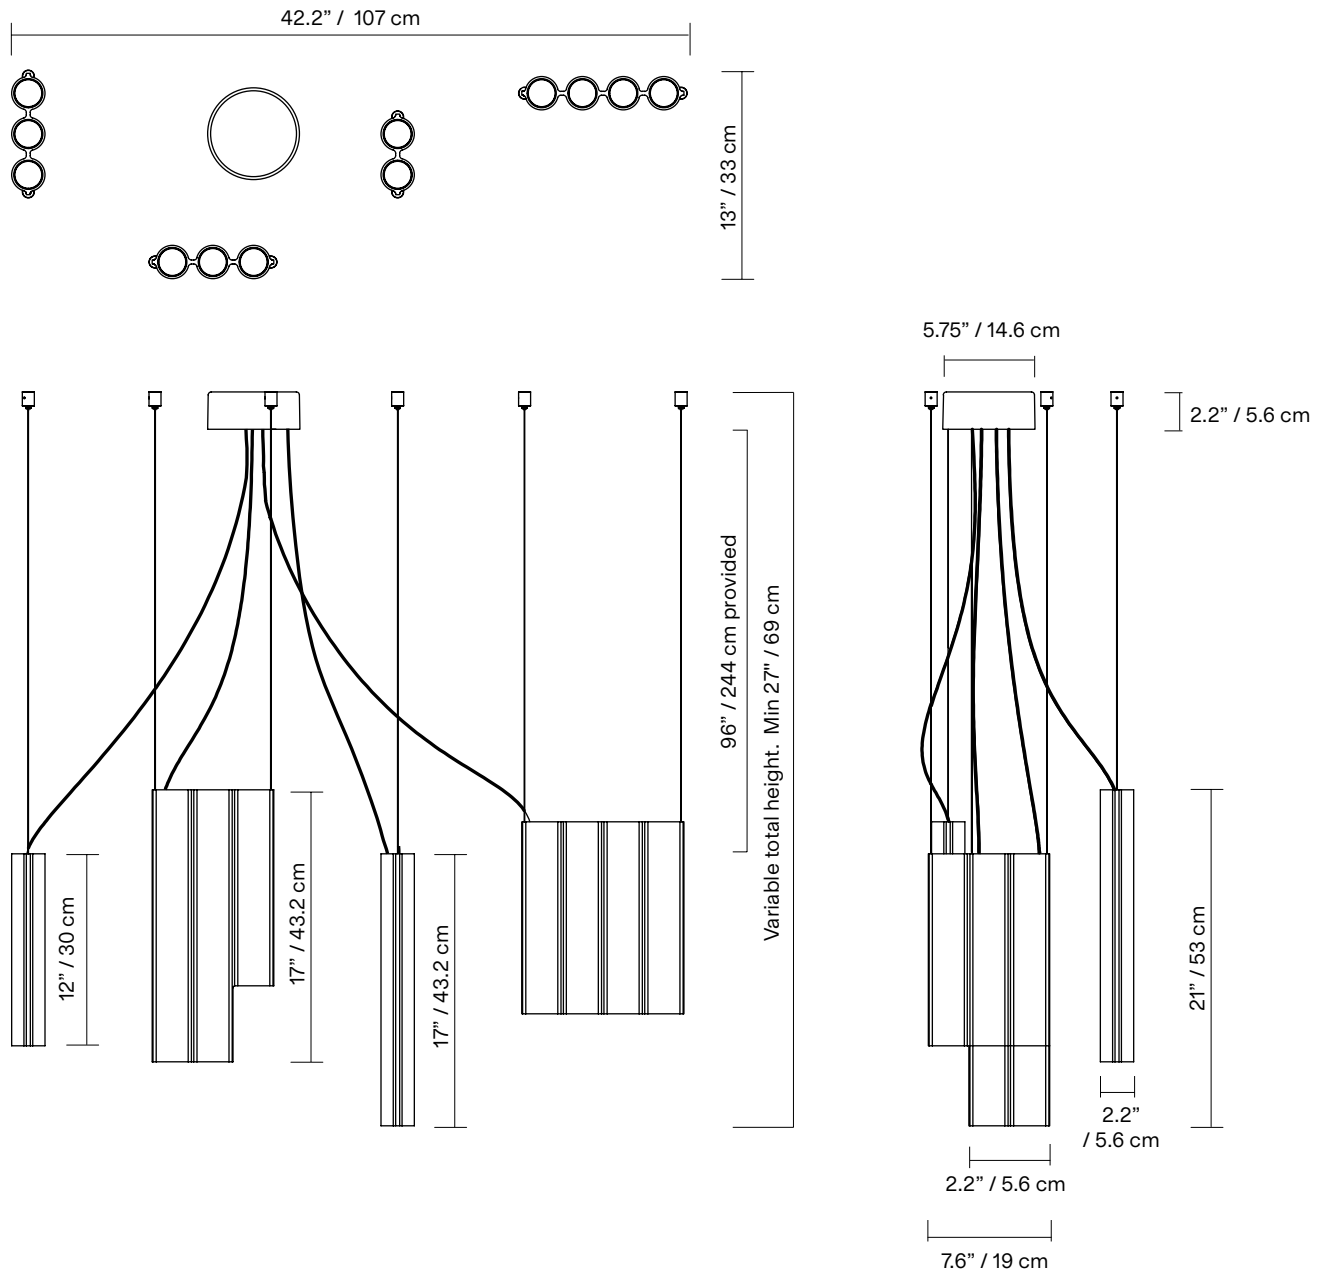

<b>TYPE</b>	Suspension
<b>CONSTRUCTION</b>	Powder coated, mirror polished or tumbled aluminum body Powder coated canopy Polycarbonate lens Polyurethane cord
<b>SPECIFICATIONS</b>	Source: LED array, integrated Power consumption: 44.5W  Colour temperature: 3000K 2700K dim to warm 3000K to 2200K dim to warm 2700K to 2200K  Lumen output: 3000K downlight - 1310lm 3000K downlight and uplight - 1514lm 2700K downlight - 1248lm 2700K downlight and uplight - 1443lm  Colour rendering index: $\geq 90$ CRI Colour consistency: 3 SDCM Expected lifetime: $\geq 50,000$ h
<b>CONTROL</b>	120/277V on/off, 0-10V, or phase dimming (120V only) 220-240V: On/Off, Phase Dimming, DALI
<b>CORD LENGTH</b>	120" / 304 cm
<b>STAINLESS STEEL CABLE</b>	96" / 244 cm
<b>WEIGHT</b>	SIL2SB - 3.71 lbs / 1.4 Kg SIL3SA - 4.13 lbs / 1.8 Kg SIL3SD - 5.10 lbs / 2.3 Kg SIL4SA - 5.49 lbs / 2.3 Kg
<b>CERTIFICATIONS</b>	    IP20
<b>WARRANTY</b>	2 years

### NOTES

- The canopy can be offset from composition.
- Luminaire total height (ceiling to lowest point of luminaire). 96" / 244 cm aircraft cable provided.  
Min - 27" / 69 cm  
Max - 113" / 287 cm
- \*For any height outside these parameters, contact Lambert & Fils.
- Luminaire height is adjustable on site.
- Luminaire can be installed on a slanted ceiling - 45° or less, contact Lambert & Fils.
- Dimensions are approximate and may vary slightly.