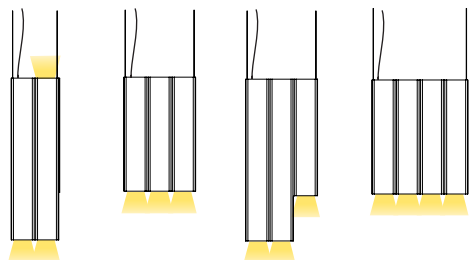

CONFIGURATION