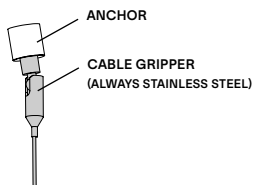

ANCHORS

Swivel option available for slanted ceilings (45 ° max angle)