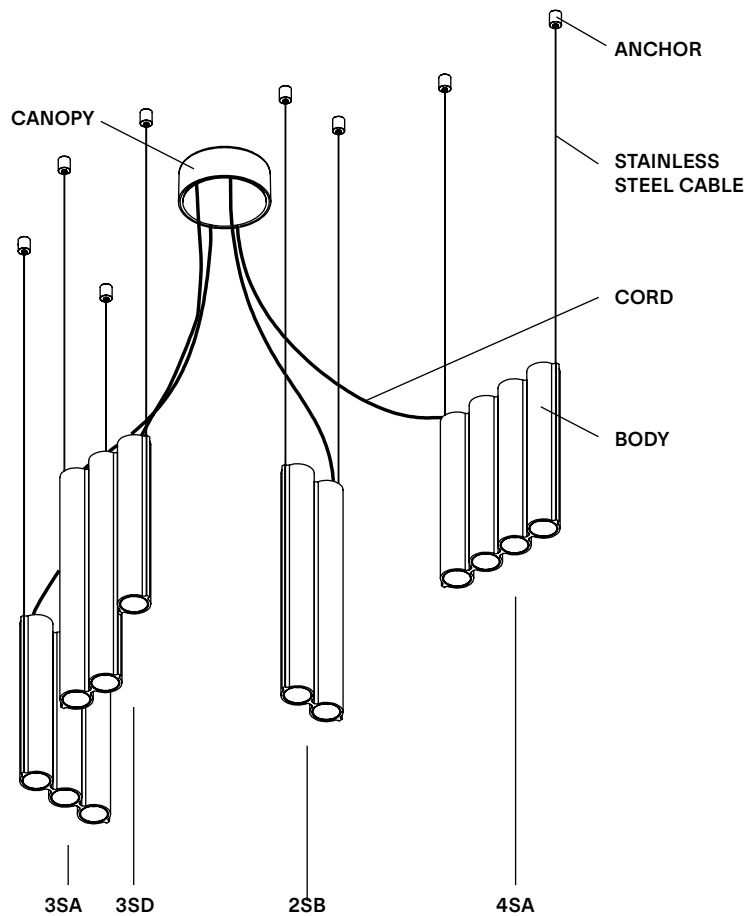

LAMP ANATOMY