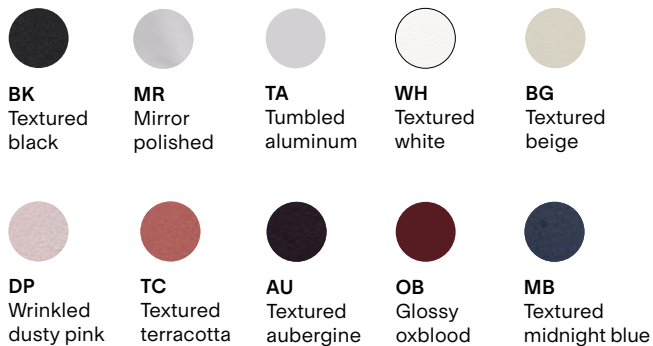

FINISH

PALETTE 4