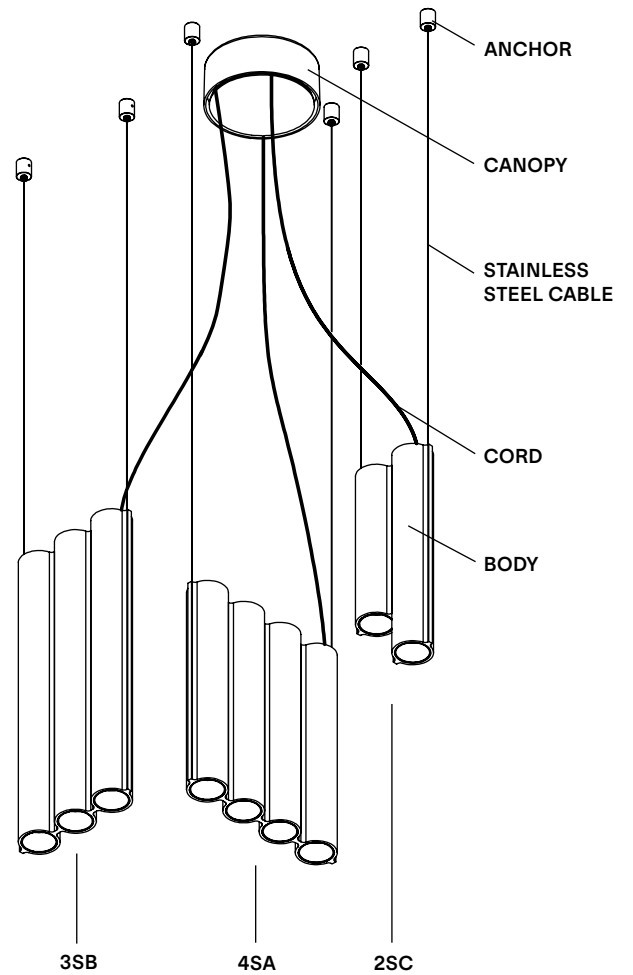

LAMP ANATOMY