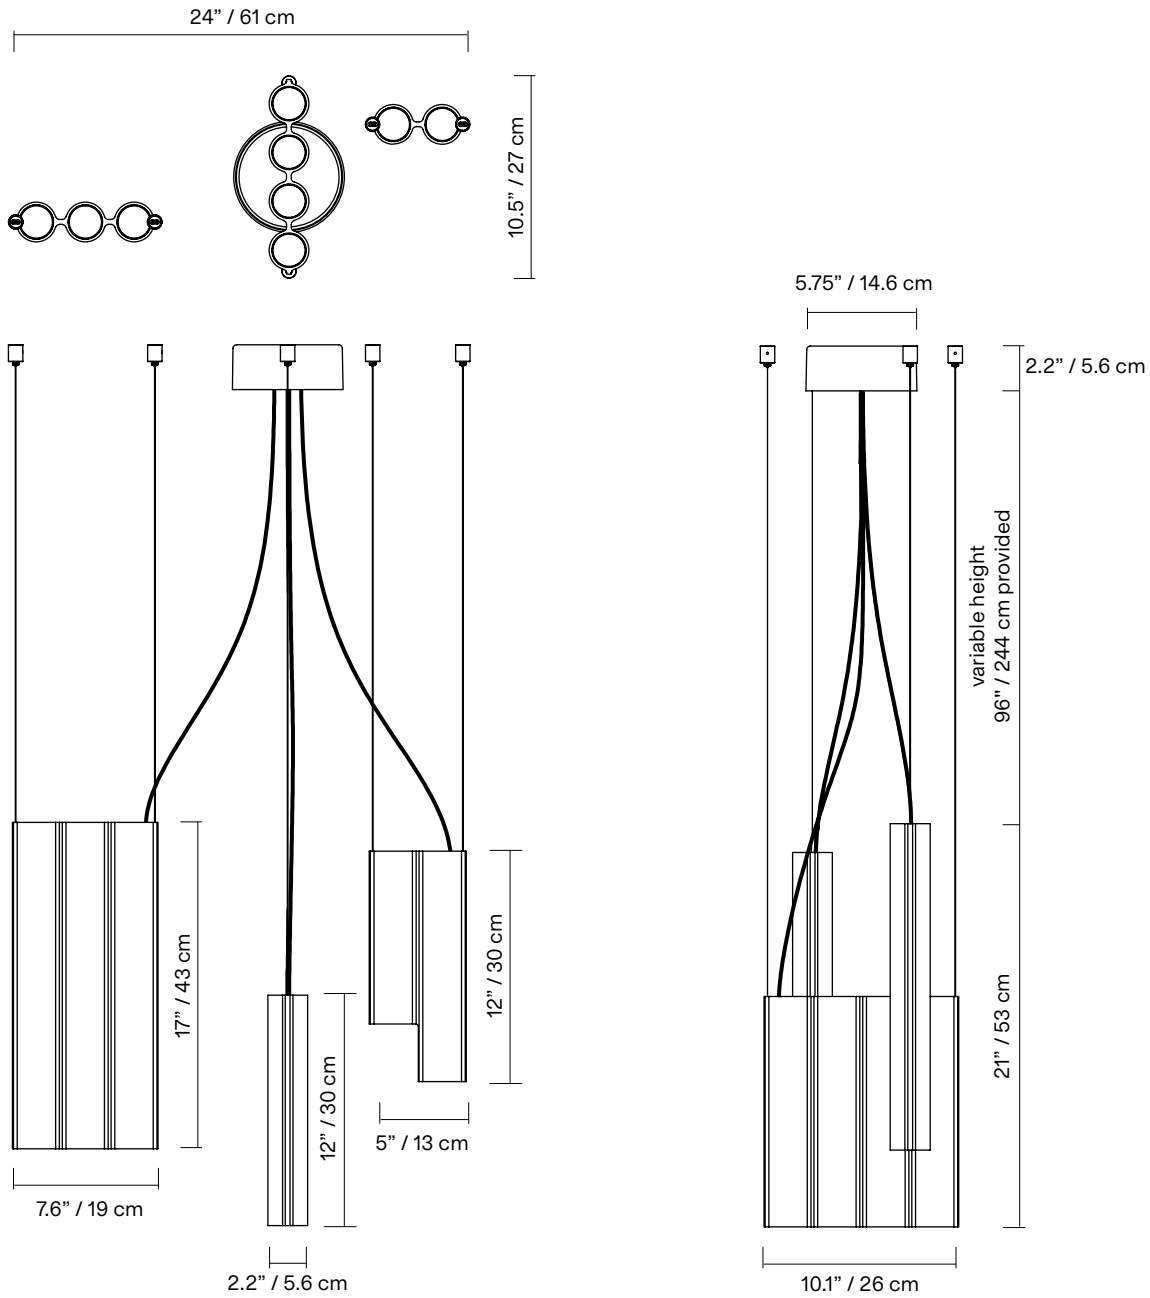

TYPE	Suspension
CONSTRUCTION	Powder coated, mirror polished or tumbled aluminum body Powder coated canopy Polycarbonate lens Polyurethane cord
SPECIFICATIONS	Power consumption: 29.6W Colour temperature: 3000K 2700K dim to warm 3000K to 2200K dim to warm 2700K to 2200K
CONTROL	120/277V on/off, 0-10V, or phase dimming (120V only) 220-240V: On/Off, Phase Dimming, DALI
CORD LENGTH	120" / 304 cm
STAINLESS STEEL CABLE	96" / 244 cm
WEIGHT	2SC - 2.55 lb / 1.2 Kg 3SB - 5.56 lb / 2.5 Kg 4SA - 5.49 lb / 2.5 Kg
CERTIFICATIONS	    IP20
WARRANTY	2 years

Spec Drawings

Suggested installation

*dimensions are approximate and may vary slightly

FINISH

PALETTE 3

CORD

MOUNTING

SM
Surface mounted

LAMP ANATOMY

		Example	Fill with your selection
COLLECTION	SIL Silo	SIL	SIL
MODEL	12	12	12
BODIES (All choices other than Palette 3 are a monochrome cluster)	P3 Palette 3 (2SC in terracotta, 3SB in glossy oxblood, 4SA in midnight blue) BK Textured black WH Textured white MR Mirror polished aluminum TA Tumbled aluminum BG Textured beige DP Wrinkled dusty pink TC Textured terracotta AU Textured aubergine OB Glossy oxblood MB Textured midnight blue CC Custom colour*	P3	
CORD	BK Black WH White CU Cumin	BK	
CANOPY AND ANCHORS	BK Textured black WH Textured white BG Textured beige DP Wrinkled dusty pink TC Textured terracotta AU Textured aubergine OB Glossy oxblood MB Textured midnight blue CC Custom colour*	BK	
MOUNTING	SM Surface mounted	SM	SM
COLOUR TEMPERATURE (CCT)	WL Warm light (2700K) NL Neutral light (3000K) D27 Dim to warm (2700K-2200K) D30 Dim to warm (3000K-2200K) CCT Other CCT available upon request**	WL	
DIMMING	ZT 0-10V (120VAC only) PH Phase dimming DA DALI (220-240VAC only)	ZT	
FULL SKU		SIL12P3BKKBKSMWLZT	