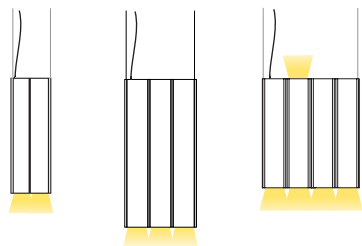

CONFIGURATION