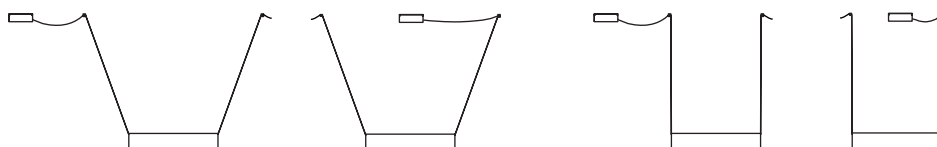

NYLON RIBBON

MOUNTING OPTIONS