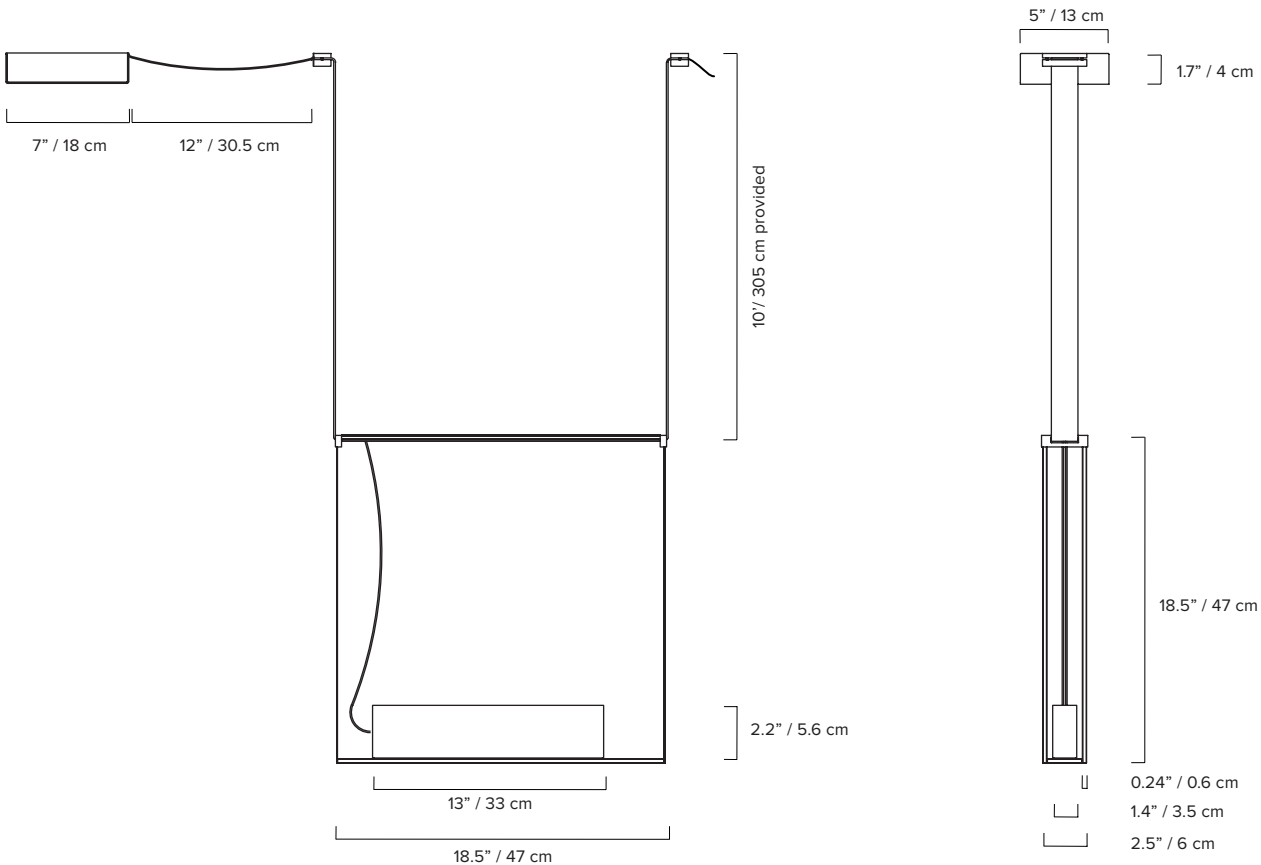

Created in collaboration with Canadian designer Rachel Bussin.

<b>type:</b>	suspension
<b>construction:</b>	aluminum polished light block, anchor system and ceiling anchors polyester laminated acrylic nylon ribbon PMMA frosted diffuser
<b>specifications:</b>	source: LED array, integrated power consumption: 11W colour temperature 2700K, 3000K, dim to warm. see order guide lumen output: 2700K - 499lm colour rendering index: $\geq 90$ CRI colour consistency: 3 SDCM expected lifetime: $\geq 50\ 000$ h
<b>control:</b>	120-277V: On/Off, 0-10V, Phase Dimming (120V only) 220-240V: On/Off, Phase Dimming, DALI refer to our recommended list of dimmer models
<b>ribbon length:</b>	10' / 305 cm each side, width: 1.5" / 3.8 cm
<b>weight:</b>	13.8 lb / 6.3 kg
<b>certifications:</b>	    IP20
<b>warranty:</b>	2 years

\*dimensions are approximate and may vary slightly