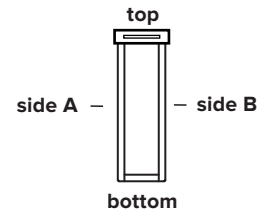

Top and bottom are always ultraclear and not available in colour.

*Specific CCT selection only available in 100K increments, from 2200K to 4000K inclusively. Not available with Dim-to-Warm feature.