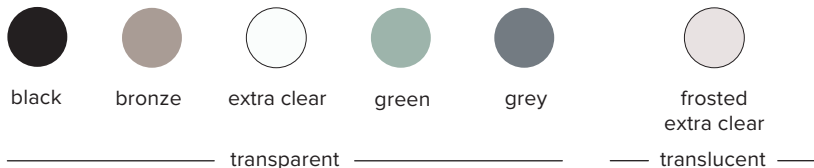

ACRYLIC BODY

(*Custom colours available on one or both sides upon request)