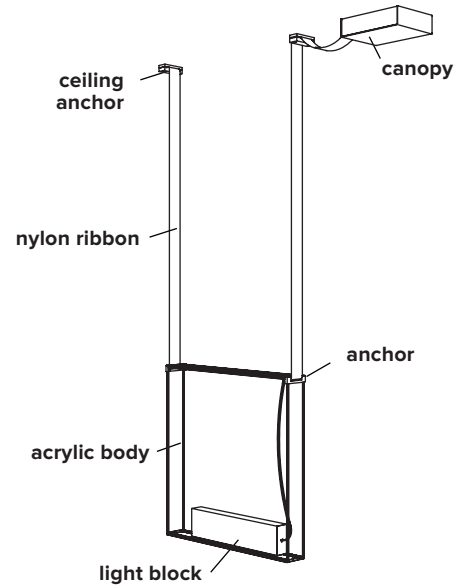

ORDER GUIDE: SKU

COLLECTION	MODEL	COLOUR SIDE A	COLOUR SIDE B
STE sainte	22	BK black	BK black
		BZ bronze	BZ bronze
		EC extra clear	EC extra clear
		FC frosted extra clear	FC frosted extra clear
		GN green	GN green
		GY grey	GY grey
		CC* custom colour	CC* custom colour
STE	22	BK	BK

NYLON RIBBON	CANOPY	COLOUR TEMPERATURE (CCT)	CONTROL
BK black	BK black	WL warm light (2700K)	ZT 0-10V dimming (120V only)
BG beige	WH white	NL neutral light (3000K)	PH phase dimming
		D27 dim to warm (2700K to 2200K)	DA DALI (220-240V only)
		D30 dim to warm (3000K to 2200K)	
		CCT Other CCT available upon request*	
BK	BK	WL	ZT = STE22BKBKKBKWLZT