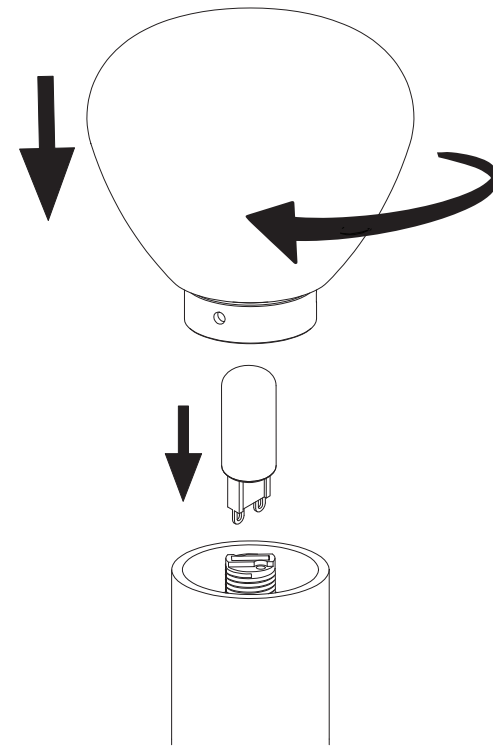

## PARC ATELIER 02

Wear enclosed gloves  
when handling luminaire,  
particularly the globe.

To clean the globe, ensure  
the luminaire is disconnected  
from supply, then use 90% alcohol  
to clean it.