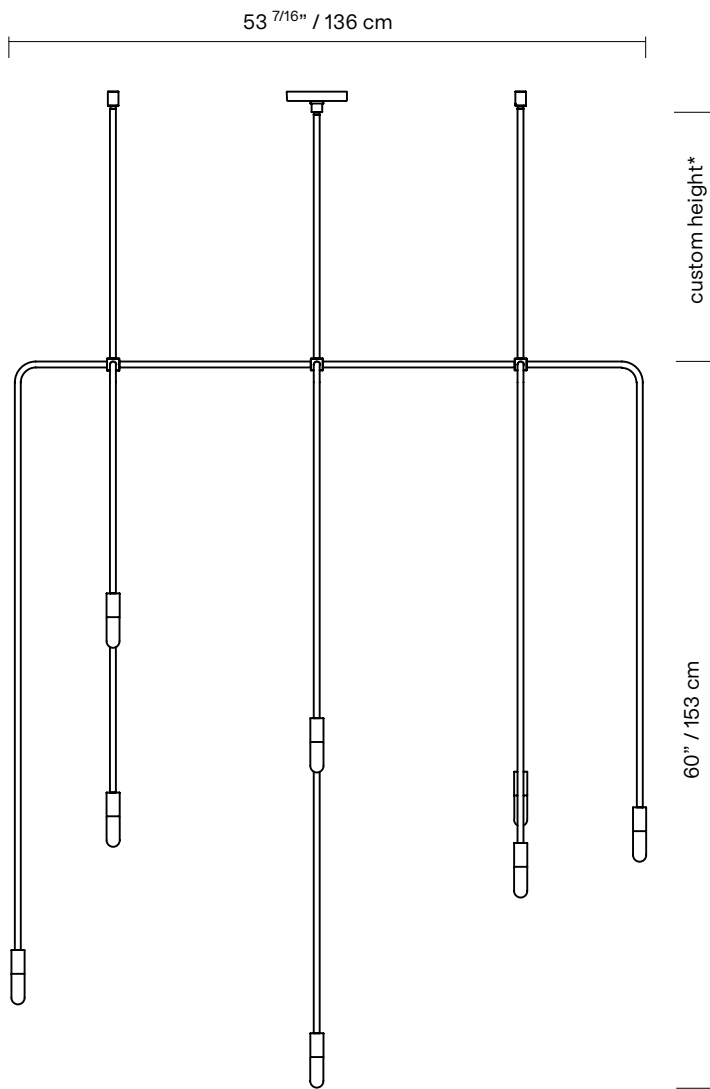

# BEAUBIEN ATELIER 01

Guided by the images of a waterfall and a weeping willow, the Beaubien Atelier 01 provides a vertical focal point that elevates the room it lives in.

When viewed from afar, its delicate rose hue seems to change before our very eyes, as if the light itself was warming up; the elusive nature of the Beaubien Atelier 01 creates a dreamlike, meditative atmosphere, both comforting and striking.

<b>TYPE</b>	Suspension
<b>CONSTRUCTION</b>	Powder coated aluminum and brass body Frosted milk glass tube
<b>SPECIFICATIONS</b>	Source: LED lamp provided (G9 base) Power consumption: 8 x 2.5W Lumen output: 2400lm  Colour temperature: 2700K included * 3000K available upon request Colour rendering index: ≥ 90 CRI standard Expected lifetime: 25 000h
<b>CONTROL</b>	Refer to our recommended list of dimmer models
<b>TOTAL HEIGHT</b>	Custom
<b>WEIGHT</b>	Min. 7.5 lb / 3.4 Kg
<b>CERTIFICATIONS</b>	    IP20
<b>WARRANTY</b>	2 years

\*The drawing represents the minimum total height before changing the luminaire's proportions.

\*\*dimensions are approximate and may vary slightly

## LAMP ANATOMY

		Example	Fill with your selection
<b>COLLECTION</b>	<b>BEA</b> Beaubien	<b>BEA</b>	<b>BEA</b>
<b>MODEL</b>	<b>51</b>	<b>51</b>	<b>51</b>
<b>FINISH</b>	<b>DP</b> Wrinkled dusty pink <b>CC</b> Custom colour*	<b>DP</b>	
<b>FULL SKU</b>		<b>BEA51DP</b>	