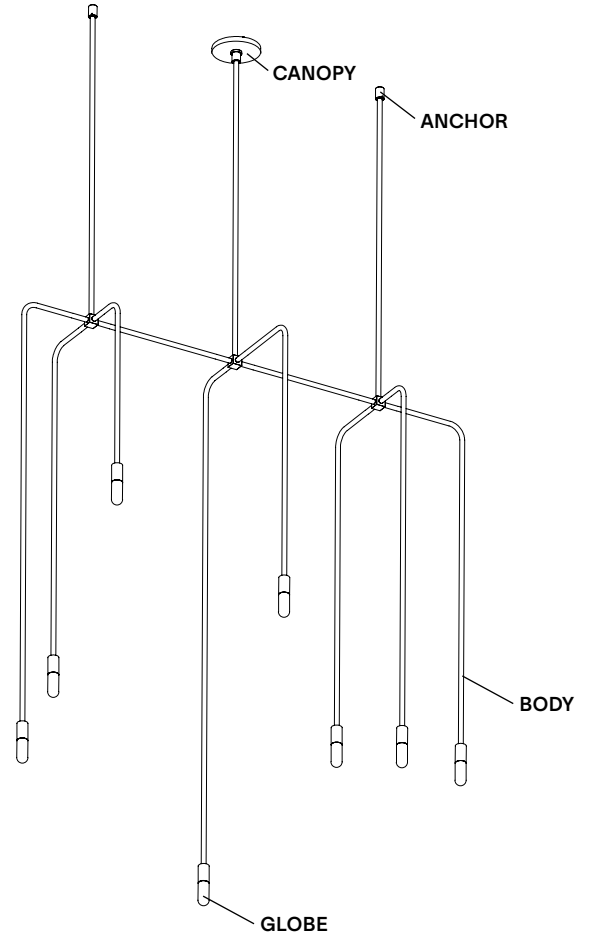

\*The drawing represents the minimum total height before changing the luminaire's proportions.

\*\*dimensions are approximate and may vary slightly

## NOTES

- Must be installed by an electrician
- Not protected against liquids (refer to IP20)
- Additional charges for modifications or for special orders
- Please refer to maintenance sheet on our website for cleaning instructions
- ceiling anchors not meant for slanted ceilings (available upon request)

## EU ENERGY LABEL

**lambert&fils** BEA 51

 This luminaire is compatible with bulbs of the energy classes:

A+  
A+  
A  
B  
C  
D  
E

This luminaire is sold with a bulb of the energy class : **A+**

874/2012 

## LAMP ANATOMY

		Example	Fill with your selection
<b>COLLECTION</b>	<b>BEA</b> Beaubien	<b>BEA</b>	<b>BEA</b>
<b>MODEL</b>	<b>51</b>	<b>51</b>	<b>51</b>
<b>FINISH</b>	<b>DP</b> Wrinkled dusty pink <b>CC</b> Custom colour*	<b>DP</b>	
<b>FULL SKU</b>		<b>BEA51DP</b>	