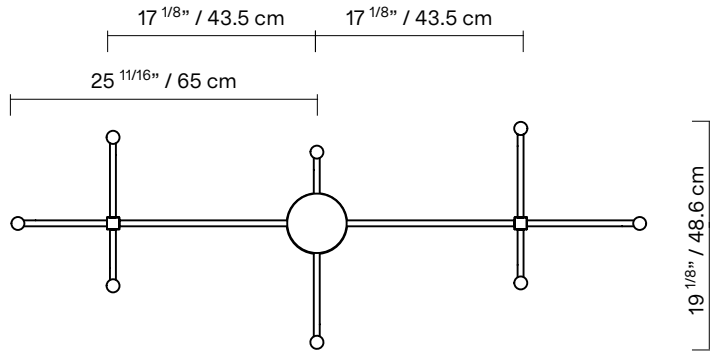

<b>TYPE</b>	Suspension
<b>CONSTRUCTION</b>	Powder coated aluminum and brass body Frosted milk glass tube
<b>SPECIFICATIONS</b>	Source: LED lamp provided (G9 base) Power consumption: 8 x 2.5W Lumen output: 2400lm  Colour temperature: 2700K included * 3000K available upon request Colour rendering index: ≥ 90 CRI standard Expected lifetime: 25 000h
<b>CONTROL</b>	Refer to our recommended list of dimmer models
<b>TOTAL HEIGHT</b>	Custom
<b>WEIGHT</b>	Min. 7.5 lb / 3.4 Kg
<b>CERTIFICATIONS</b>	    IP20
<b>WARRANTY</b>	2 years

\*The drawing represents the minimum total height before changing the luminaire's proportions.

\*\*dimensions are approximate and may vary slightly