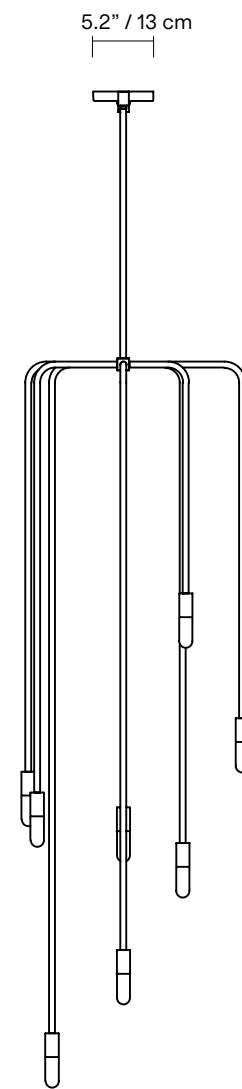

# BEAUBIEN ATELIER 01

Guided by the images of a waterfall and a weeping willow, the Beaubien Atelier 01 provides a vertical focal point that elevates the room it lives in.

When viewed from afar, its delicate rose hue seems to change before our very eyes, as if the light itself was warming up; the elusive nature of the Beaubien Atelier 01 creates a dreamlike, meditative atmosphere, both comforting and striking.

<b>TYPE</b>	Suspension
<b>CONSTRUCTION</b>	Powder coated aluminum and brass body Frosted milk glass tube
<b>SPECIFICATIONS</b>	Source: LED lamp provided (G9 base) Power consumption: 8 x 2.5W Lumen output: 2400lm  Colour temperature: 2700K included * 3000K available upon request Colour rendering index: ≥ 90 CRI standard Expected lifetime: 25 000h
<b>CONTROL</b>	Refer to our recommended list of dimmer models
<b>TOTAL HEIGHT</b>	Custom
<b>WEIGHT</b>	Min. 7.5 lb / 3.4 Kg
<b>CERTIFICATIONS</b>	    IP20
<b>WARRANTY</b>	2 years

\*The drawing represents the minimum total height before changing the luminaire's proportions.

\*\*dimensions are approximate and may vary slightly

## LAMP ANATOMY

		Example	Fill with your selection
<b>COLLECTION</b>	<b>BEA</b> Beaubien	<b>BEA</b>	<b>BEA</b>
<b>MODEL</b>	<b>51</b>	<b>51</b>	<b>51</b>
<b>FINISH</b>	<b>DP</b> Wrinkled dusty pink <b>CC</b> Custom colour*	<b>DP</b>	
<b>FULL SKU</b>		<b>BEA51DP</b>	