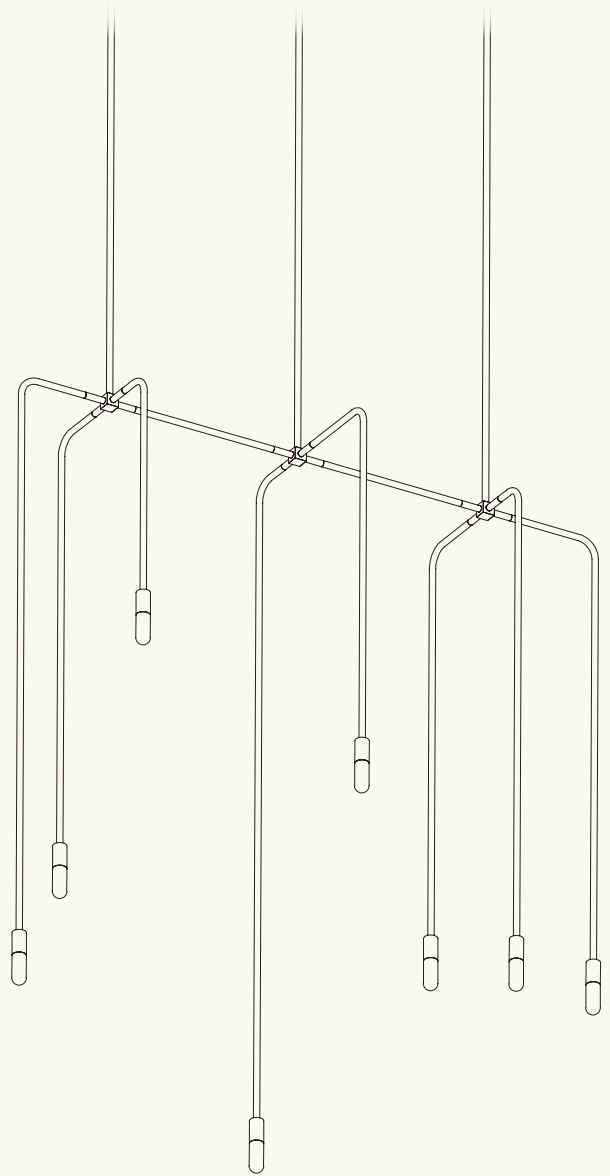

# Beaubien ATELIER 01

## 01

Guided by the images of a waterfall and a weeping willow, the Beaubien Atelier 01 provides a vertical focal point that elevates the room it lives in. When viewed from afar, its delicate rose hue seems to change before our very eyes, as if the light itself was warming up; the elusive nature of the Beaubien Atelier 01 creates a dreamlike, meditative atmosphere, both comforting and striking.

#### CONSTRUCTION

- powder coated aluminum and brass body
- milk glass globe

#### DIMENSIONS

- Width 20.5" / 52 cm
- Length 54.25" / 138 cm
- Height (frame) 60" / 153 cm
- Total height to be determined upon order