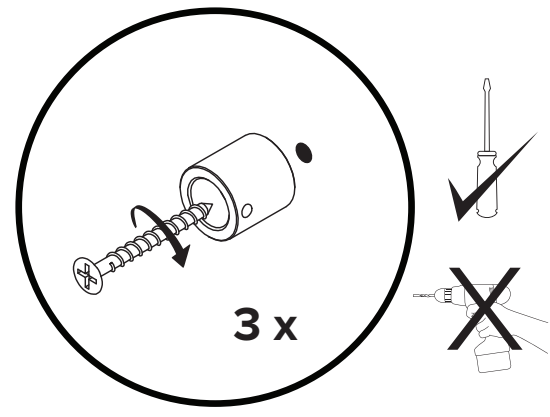

BEAUBIEN WALL

1 x 

4 x 
3.5W

1 x 
4.5W

4 x 
G50

1 x 
G80

3 x 

- Use appropriate screws and anchors where necessary
- Wear enclosed gloves when handling lamp
- Hold lamp by the frame
- Handle raw brass with care. Please consult lamp maintenance sheet on our web site
- Wall mount only

lamp weight **17 lbs / 7.7 kg**

1

* Use appropriate anchors

2

3

* Screw gently, but firmly

4

5