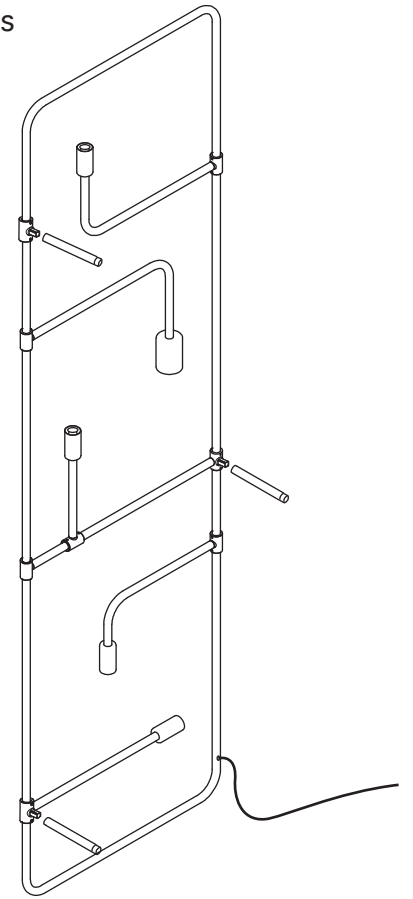

BEAUBIEN WALL

1 x 

4 x 
3.5W

1 x 
4.5W

4 x 
G50

1 x 
G80

3 x 

- Use appropriate screws and anchors where necessary
- Wear enclosed gloves when handling lamp
- Hold lamp by the frame
- Handle raw brass with care. Please consult lamp maintenance sheet on our web site
- Wall mount only

lamp weight **17 lbs / 7.7 kg**

1

* Use appropriate anchors

2

3

* Screw gently, but firmly

4

5