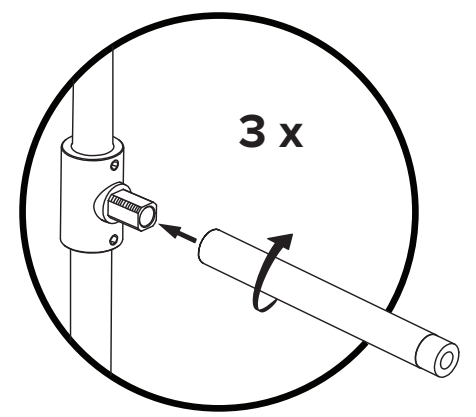

BEAUBIEN WALL

1 x 

4 x 
3.5W

1 x 
4.5W

4 x 
G50

1 x 
G80

3 x 

- Use appropriate screws and anchors where necessary
- Wear enclosed gloves when handling lamp
- Hold lamp by the frame
- Handle raw brass with care. Please consult lamp maintenance sheet on our web site
- Wall mount only

lamp weight **17 lbs / 7.7 kg**

1

* Use appropriate anchors

2

3

* Screw gently, but firmly

4

5