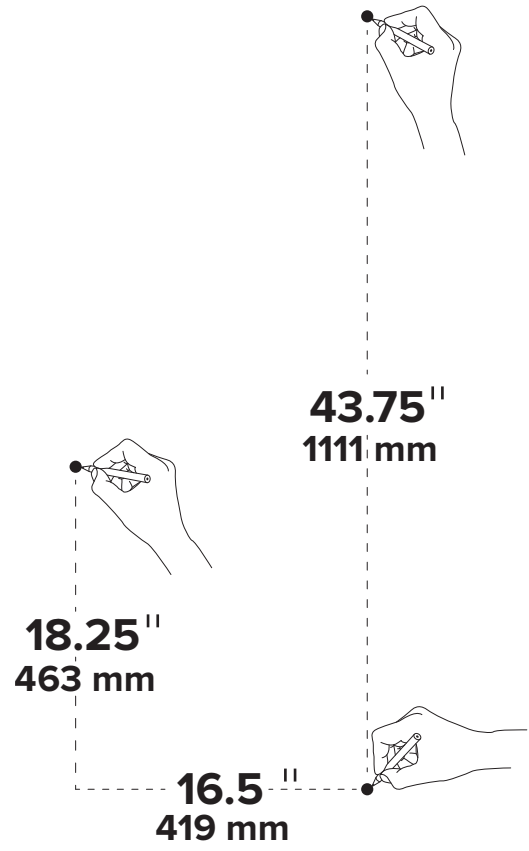

BEAUBIEN WALL

1 x 

4 x 
3.5W

1 x 
4.5W

4 x 
G50

1 x 
G80

3 x 

- Use appropriate screws and anchors where necessary
- Wear enclosed gloves when handling lamp
- Hold lamp by the frame
- Handle raw brass with care. Please consult lamp maintenance sheet on our web site
- Wall mount only

lamp weight **17 lbs / 7.7 kg**

1

* Use appropriate anchors

2

3

* Screw gently, but firmly

4

5