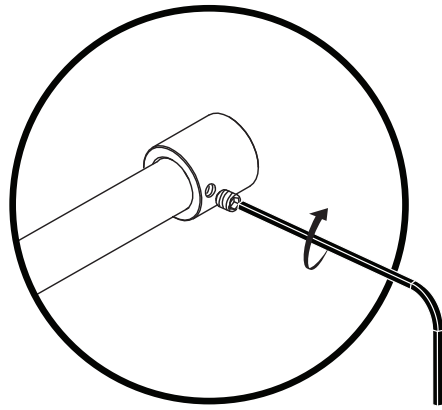

BEAUBIEN WALL

1 x 

4 x 
3.5W

1 x 
4.5W

4 x 
G50

1 x 
G80

3 x 

- Use appropriate screws and anchors where necessary
- Wear enclosed gloves when handling lamp
- Hold lamp by the frame
- Handle raw brass with care. Please consult lamp maintenance sheet on our web site
- Wall mount only

lamp weight **17 lbs / 7.7 kg**

1

* Use appropriate anchors

2

3

* Screw gently, but firmly

4

5