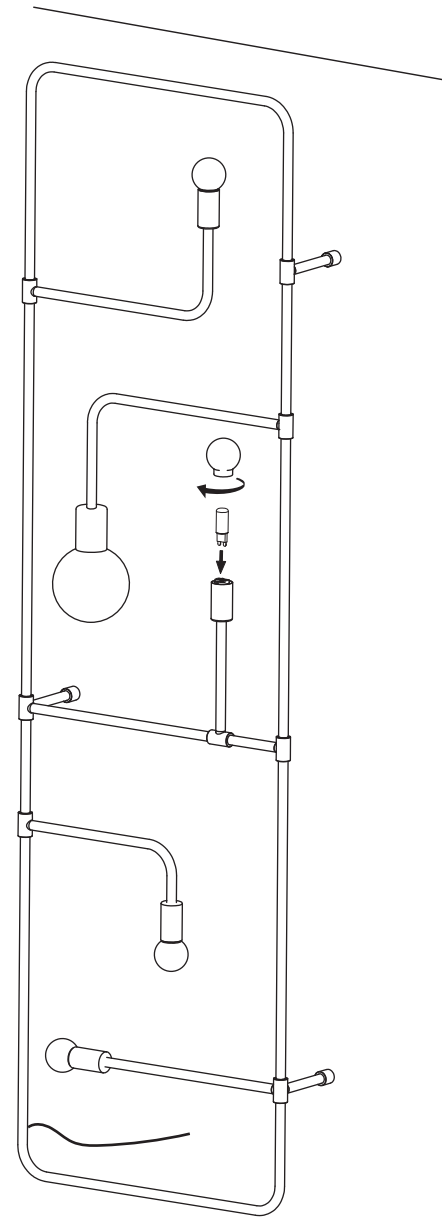

BEAUBIEN WALL

1 x 

4 x 
3.5W

1 x 
4.5W

4 x 
G50

1 x 
G80

3 x 

- Use appropriate screws and anchors where necessary
- Wear enclosed gloves when handling lamp
- Hold lamp by the frame
- Handle raw brass with care. Please consult lamp maintenance sheet on our web site
- Wall mount only

lamp weight **17 lbs / 7.7 kg**

1

* Use appropriate anchors

2

3

* Screw gently, but firmly

4

5