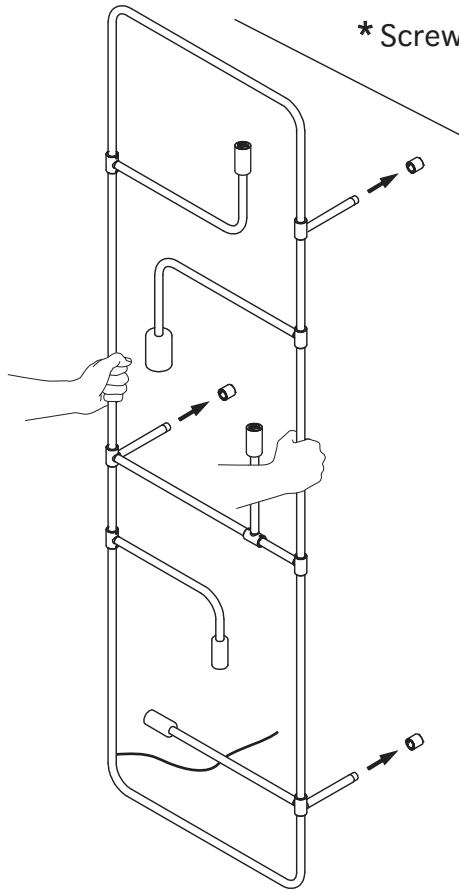

BEAUBIEN WALL

1 x 

4 x 
3.5W

1 x 
4.5W

4 x 
G50

1 x 
G80

3 x 

- Use appropriate screws and anchors where necessary
- Wear enclosed gloves when handling lamp
- Hold lamp by the frame
- Handle raw brass with care. Please consult lamp maintenance sheet on our web site
- Wall mount only

lamp weight **17 lbs / 7.7 kg**

1

* Use appropriate anchors

2

3

* Screw gently, but firmly

4

5