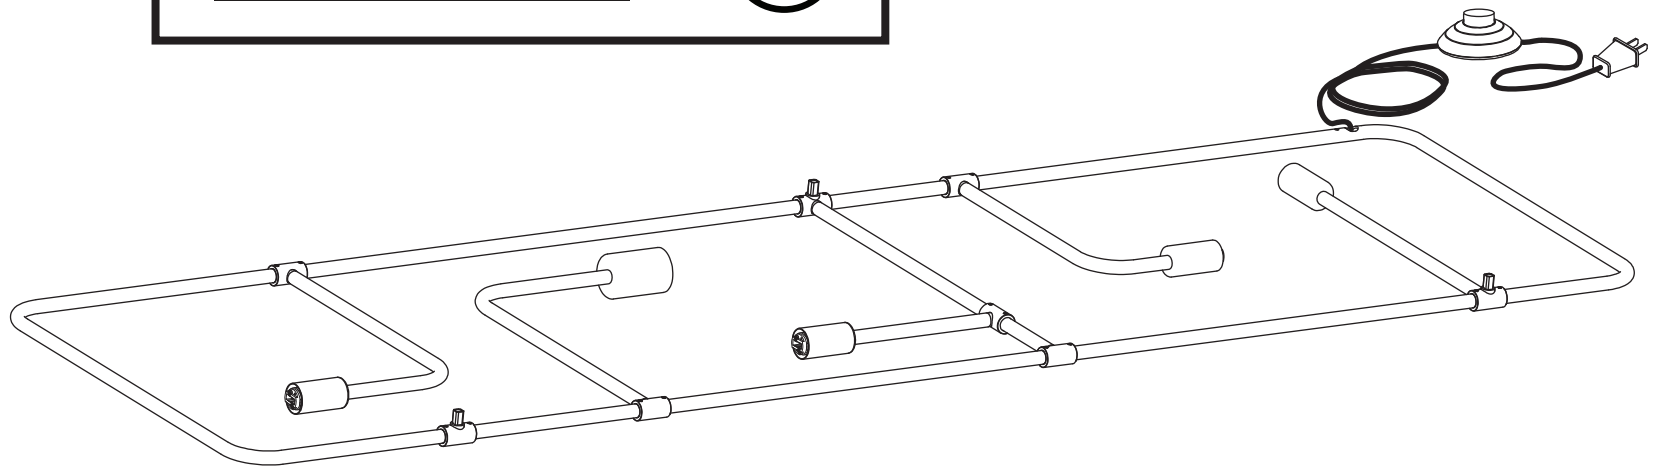

BEAUBIEN WALL

1 x 

4 x 
3.5W

1 x 
4.5W

4 x 
G50

1 x 
G80

3 x 

- Use appropriate screws and anchors where necessary
- Wear enclosed gloves when handling lamp
- Hold lamp by the frame
- Handle raw brass with care. Please consult lamp maintenance sheet on our web site
- Wall mount only

lamp weight **17 lbs / 7.7 kg**

1

* Use appropriate anchors

2

3

* Screw gently, but firmly

4

5