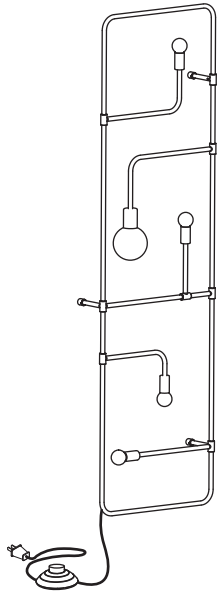

BEAUBIEN WALL

1 x 

4 x 
3.5W

1 x 
4.5W

4 x 
G50

1 x 
G80

3 x 

- Use appropriate screws and anchors where necessary
- Wear enclosed gloves when handling lamp
- Hold lamp by the frame
- Handle raw brass with care. Please consult lamp maintenance sheet on our web site
- Wall mount only

lamp weight **17 lbs / 7.7 kg**

1

* Use appropriate anchors

2

3

* Screw gently, but firmly

4

5