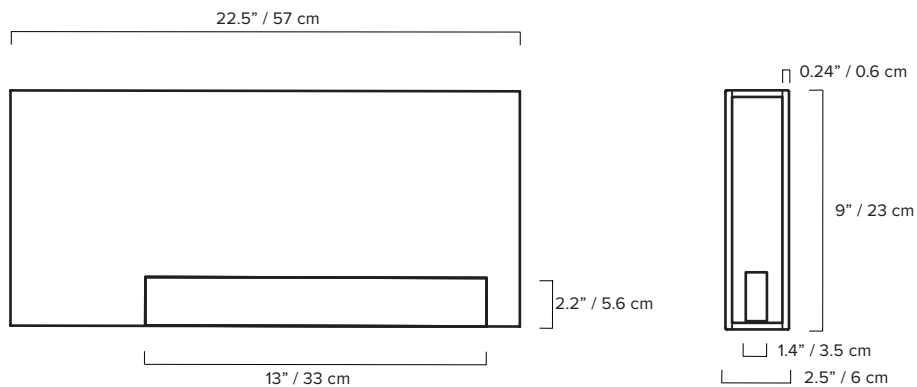

| | |
|------------------------|---|
| type: | suspension |
| construction: | aluminum polished light block and ceiling anchors float glass body nylon ribbon PMMA frosted diffuser |
| specifications: | source: LED array, integrated power consumption: 11W colour temperature 2700k, 3000k, dim to warm. see order guide colour rendering index: ≥90 CRI colour consistency: 3 SDCM expected lifetime: 50 000h |
| control: | 120-277V: On/Off, 0-10V, Phase Dimming (120V only) 220-240V: On/Off, 0-10V, Phase Dimming (Trailing Edge only) refer to our recommended list of dimmer models |
| ribbon length: | 20' / 610 cm, width: 1.5" / 3.8 cm |
| weight: | 15.1 lb / 6.8 kg |
| certifications: |     IP20 |
| warranty: | 2 years |

Canopy
W: 5" / 12.7 cm
L: 7" / 17.8 cm
H: 1.7" / 4.3 cm

ORDER GUIDE: SKU

| COLLECTION | MODEL | GLASS BODY SIDE A | GLASS BODY SIDE B |
|------------|-------|-------------------------------|-------------------------------|
| STE sainte | 05 | BK black | BK black |
| | | GY grey | GY grey |
| | | EC extra clear | EC extra clear |
| | | GN green | GN green |
| | | BZ bronze | BZ bronze |
| | | FG frosted grey | FG frosted grey |
| | | FC frosted extra clear | FC frosted extra clear |
| STE | 05 | BK | BK |