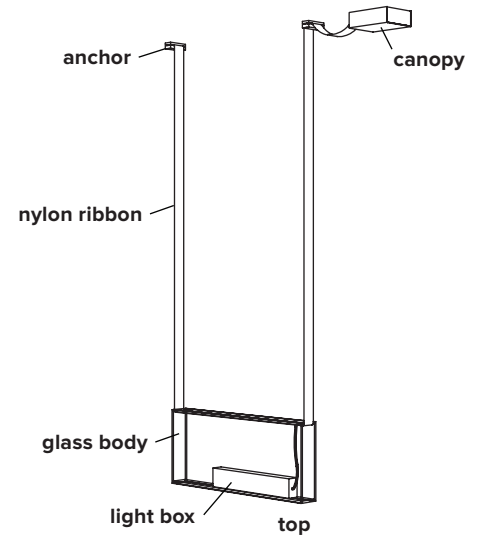

SAINTE 05

Sainte is a collection about the forces that anchor us, a suspension light in dialogue with gravity. Reimagining the rectangle in layered, colourful glass, Sainte offers an elegant floating mass supported by robust nylon ribbons. Powered by a flat wire embedded in the nylon, these anchors carry a casual, contemporary spirit: an everyday material flirting with its graceful, minimalist centre. The form can suspend from any angle and height, and in multiples, offering infinite architectures and possibilities. As a collection, it presents a dance of contrasting materials and an equilibrium of opposing powers.

| | |
|------------------------|---|
| type: | suspension |
| construction: | aluminum polished light block and ceiling anchors float glass body nylon ribbon PMMA frosted diffuser |
| specifications: | source: LED array, integrated power consumption: 11W colour temperature 2700k, 3000k, dim to warm. see order guide colour rendering index: ≥90 CRI colour consistency: 3 SDCM expected lifetime: 50 000h |
| control: | 120-277V: On/Off, 0-10V, Phase Dimming (120V only) 220-240V: On/Off, 0-10V, Phase Dimming (Trailing Edge only) refer to our recommended list of dimmer models |
| ribbon length: | 20' / 610 cm, width: 1.5" / 3.8 cm |
| weight: | 15.1 lb / 6.8 kg |
| certifications: |     IP20 |
| warranty: | 2 years |

Canopy
W: 5" / 12.7 cm
L: 7" / 17.8 cm
H: 1.7" / 4.3 cm

ORDER GUIDE: SKU

| COLLECTION | MODEL | GLASS BODY SIDE A | GLASS BODY SIDE B |
|------------|-------|-------------------------------|-------------------------------|
| STE sainte | 05 | BK black | BK black |
| | | GY grey | GY grey |
| | | EC extra clear | EC extra clear |
| | | GN green | GN green |
| | | BZ bronze | BZ bronze |
| | | FG frosted grey | FG frosted grey |
| | | FC frosted extra clear | FC frosted extra clear |
| STE | 05 | BK | BK |