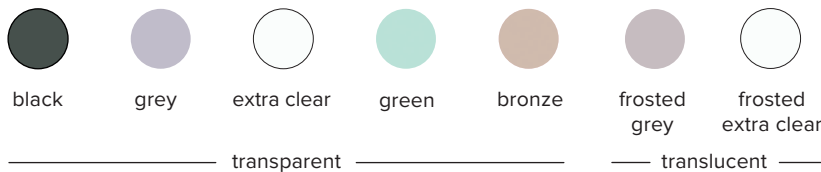

ORDER GUIDE: SKU

COLLECTION	MODEL	GLASS BODY SIDE A	GLASS BODY SIDE B
STE sainte	05	BK black	BK black
		GY grey	GY grey
		EC extra clear	EC extra clear
		GN green	GN green
		BZ bronze	BZ bronze
		FG frosted grey	FG frosted grey
		FC frosted extra clear	FC frosted extra clear
STE	05	BK	BK

NYLON RIBBON	CANOPY	COLOUR TEMPERATURE (CCT)	CONTROL
BK black	BK black	WL warm light (2700K)	ZT 0-10V dimming
BG beige	WH white	NL neutral light (3000K)	OT 1-10V dimming
		D27 dim to warm (2700K to 2200K)	PH phase dimming
		D30 dim to warm (3000K to 2200K)	
		V variable	
BK	BK	WL	ZT

Top and bottom of glass are always ultraclear and not available in color

ZT = **STE05BKBKWBKWLZT**
example

GLASS BODY

NYLON RIBBON

MOUNTING OPTIONS