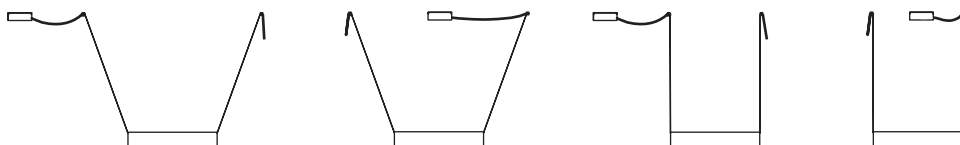

| | |
|------------------------|---|
| type: | suspension |
| construction: | aluminum polished light block and ceiling anchors float glass body nylon ribbon PMMA frosted diffuser |
| specifications: | source: LED array, integrated power consumption: 11W colour temperature 2700k, 3000k, dim to warm. see order guide colour rendering index: ≥90 CRI colour consistency: 3 SDCM expected lifetime: 50 000h |
| control: | 120-277V: On/Off, 0-10V, Phase Dimming (120V only) 220-240V: On/Off, 0-10V, Phase Dimming (Trailing Edge only) refer to our recommended list of dimmer models |
| ribbon length: | 20' / 610 cm, width: 1.5" / 3.8 cm |
| weight: | 15.1 lb / 6.8 kg |
| certifications: |     IP20 |
| warranty: | 2 years |

Canopy
W: 5" / 12.7 cm
L: 7" / 17.8 cm
H: 1.7" / 4.3 cm

ORDER GUIDE: SKU

| COLLECTION | MODEL | GLASS BODY SIDE A | GLASS BODY SIDE B |
|------------|-------|-------------------------------|-------------------------------|
| STE sainte | 05 | BK black | BK black |
| | | GY grey | GY grey |
| | | EC extra clear | EC extra clear |
| | | GN green | GN green |
| | | BZ bronze | BZ bronze |
| | | FG frosted grey | FG frosted grey |
| | | FC frosted extra clear | FC frosted extra clear |
| STE | 05 | BK | BK |

Top and bottom of glass are always ultraclear and not available in color

ZT = **STE05BKBKWBKWLZT**
example

GLASS BODY

NYLON RIBBON

MOUNTING OPTIONS

DIMMER SPECIFICATIONS

TESTED DIMMER COMPATIBILITY LIST - 120V*