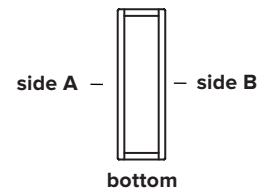

NYLON RIBBON	CANOPY	COLOUR TEMPERATURE (CCT)	CONTROL
BK black	BK black	WL warm light (2700K)	ZT 0-10V dimming
BG beige	WH white	NL neutral light (3000K)	OT 1-10V dimming
		D27 dim to warm (2700K to 2200K)	PH phase dimming
		D30 dim to warm (3000K to 2200K)	
		V variable	
BK	BK	WL	ZT