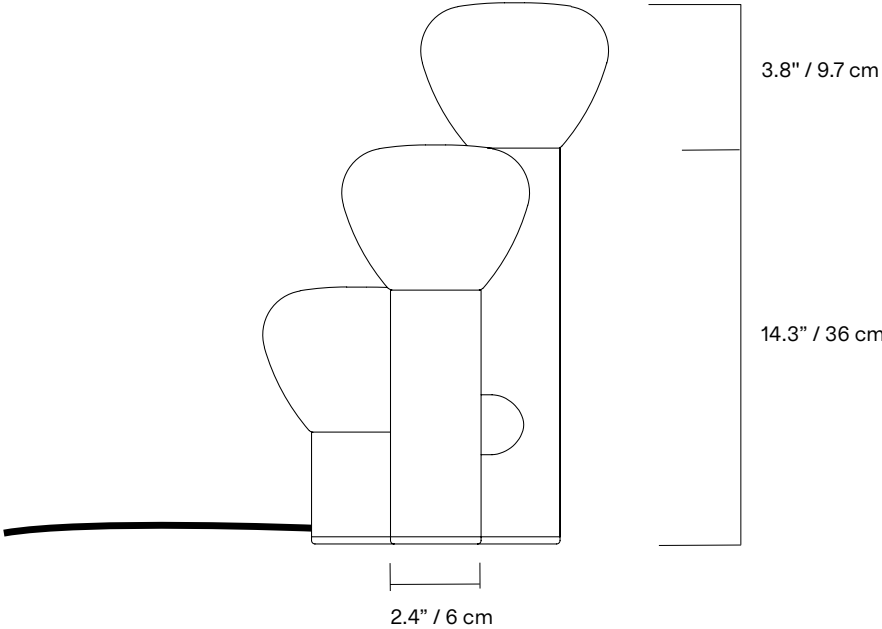

TYPE	Table
CONSTRUCTION	Hand blown frosted glass Powder coated aluminum body Polyester cord (vinyl cord for Australia)
SPECIFICATIONS	Source: LED lamp provided (G9 base) Power consumption: 3x 4.5W Lumen output: 951lm Colour temperature: 2700K included * 3000K available upon request Colour rendering index: ≥ 90 CRI standard Expected lifetime: ≥ 25 000h
CORD LENGTH	Hand switch: 96” / 244 cm provided Switch positioned at 18” / 46 cm from body Foot switch: 108” / 274 cm provided Switch positioned at 60” / 152 cm from body
WEIGHT	7.5lb / 3.4kg
CERTIFICATIONS	    IP20
WARRANTY	2 years