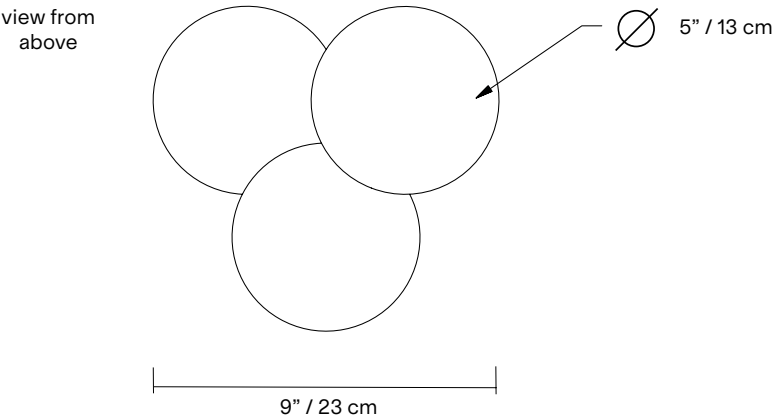

TYPE	Table
CONSTRUCTION	Hand blown frosted glass Powder coated aluminum body Polyester cord (vinyl cord for Australia)
SPECIFICATIONS	Source: LED lamp provided (G9 base) Power consumption: 3x 4.5W Lumen output: 951lm Colour temperature: 2700K included * 3000K available upon request Colour rendering index: ≥ 90 CRI standard Expected lifetime: ≥ 25 000h
CORD LENGTH	Hand switch: 96” / 244 cm provided Switch positioned at 18” / 46 cm from body Foot switch: 108” / 274 cm provided Switch positioned at 60” / 152 cm from body
WEIGHT	7.5lb / 3.4kg
CERTIFICATIONS	    IP20
WARRANTY	2 years