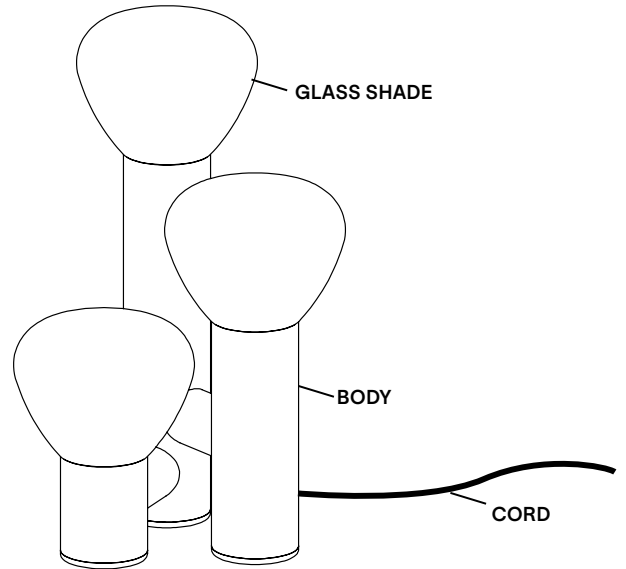

PARC 06

Parc is a collection inspired by childhood imagination and the essentiality of homemade forms — created in collaboration with Swiss designer Adrien Rovero. Evoking the archetype of a flashlight, each lamp of the Parc Collection is a playful reminder of time spent in nature, when a simple tube and piece of string could be used to fashion any number of creations. These makeshift things, at once naive and functional, harness the unique beauty of peeling an object back to its essence.

TYPE	Table
CONSTRUCTION	Hand blown frosted glass Powder coated aluminum body Polyester cord (vinyl cord for Australia)
SPECIFICATIONS	Source: LED lamp provided (G9 base) Power consumption: 3x 4.5W Lumen output: 951lm Colour temperature: 2700K included * 3000K available upon request Colour rendering index: ≥ 90 CRI standard Expected lifetime: ≥ 25 000h
CORD LENGTH	Hand switch: 96” / 244 cm provided Switch positioned at 18” / 46 cm from body Foot switch: 108” / 274 cm provided Switch positioned at 60” / 152 cm from body
WEIGHT	7.5lb / 3.4kg
CERTIFICATIONS	    IP20
WARRANTY	2 years

LAMP ANATOMY

		Example	Fill with your selection
COLLECTION	PARC Prc	PRC	PRC
MODEL	06	06	06
BODY	BK Textured Black WH Textured White MB Textured Midnight Blue BE Textured Blue BG Textured Beige BU Textured Burgundy GN Textured Green TC Textured Terracotta CC Custom colour*	BK	
CORD**	BK Black WH White MB Blue BE Blue BG Beige BU Burgundy GN Green CC Custom colour*	BK	
SWITCH	HD Handswitch FT Footswitch	HD	
FULL SKU		PRC06BKBKHD	
		NOTES	