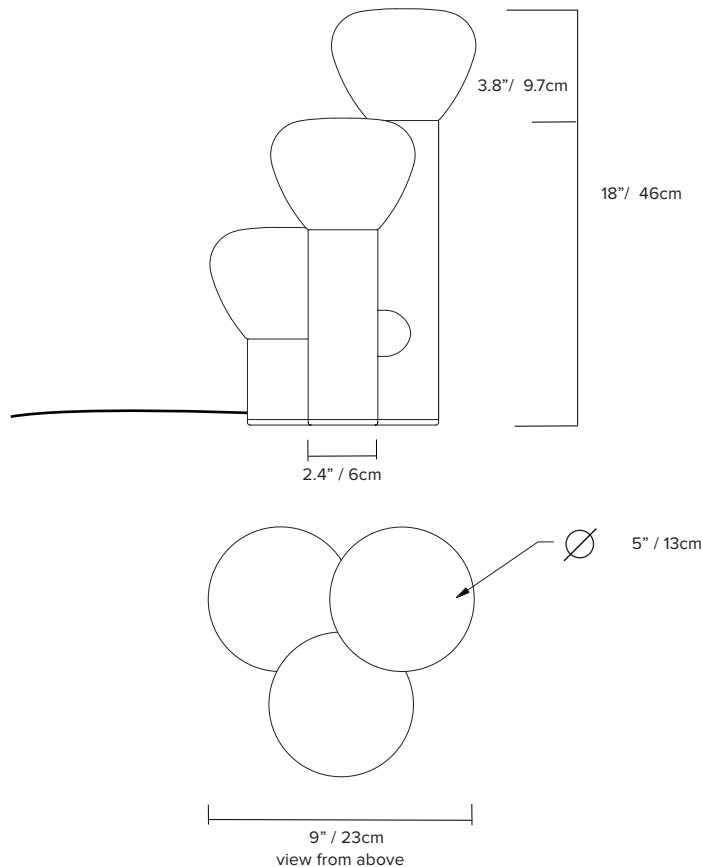

type:	floor and table
construction:	hand blown frosted glass powder coated aluminum body vinyl cord
specifications:	source: LED lamp (G9 base) power consumption: 3x 4,5W lumen output: 957lm colour temperature: 2700K* * 3000K available upon request colour rendering index: ≥80 CRI* * ≥90 CRI available upon request expected lifetime: 25 000h
control:	refer to our recommended list of dimmer models
cord length:	96" / 244cm hand switch at 18" / 46cm, foot switch at 72" / 183cm
weight:	7.5lb / 3.4kg
certifications:	    IP20
warranty:	2 years

*dimensions are approximate and may vary slightly

ORDER GUIDE: SKU

COLLECTION		MODEL	BODY		CORD*		SWITCH	
PRC	parc	06	BK	black	BK	black	HD	hand
			WH	white	WH	white	FT	floor
			BE	blue				
			BG	beige				
			BU	burgundy				
			GN	green				
			MB	midnight blue				
			TC	terracotta				
PRC		06	BK		BK		HD	