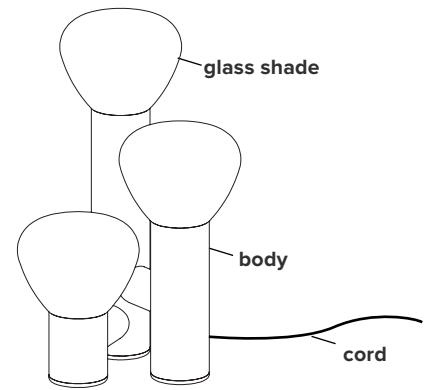

PARC 06

Parc is a collection inspired by childhood imagination and the essentiality of homemade forms — created in collaboration with Swiss designer Adrien Rovero. Evoking the archetype of a flashlight, each lamp of the Parc Collection is a playful reminder of time spent in nature, when a simple tube and piece of string could be used to fashion any number of creations. These makeshift things, at once naive and functional, harness the unique beauty of peeling an object back to its essence.

type:	floor and table
construction:	hand blown frosted glass powder coated aluminum body vinyl cord
specifications:	source: LED lamp (G9 base) power consumption: 3x 4,5W lumen output: 957lm colour temperature: 2700K* * 3000K available upon request colour rendering index: ≥80 CRI* * ≥90 CRI available upon request expected lifetime: 25 000h
control:	refer to our recommended list of dimmer models
cord length:	96" / 244cm hand switch at 18" / 46cm, foot switch at 72" / 183cm
weight:	7.5lb / 3.4kg
certifications:	    IP20
warranty:	2 years

*dimensions are approximate and may vary slightly

ORDER GUIDE: SKU

COLLECTION		MODEL	BODY		CORD*		SWITCH	
PRC	parc	06	BK	black	BK	black	HD	hand
			WH	white	WH	white	FT	floor
			BE	blue				
			BG	beige				
			BU	burgundy				
			GN	green				
			MB	midnight blue				
			TC	terracotta				
PRC		06	BK		BK		HD	