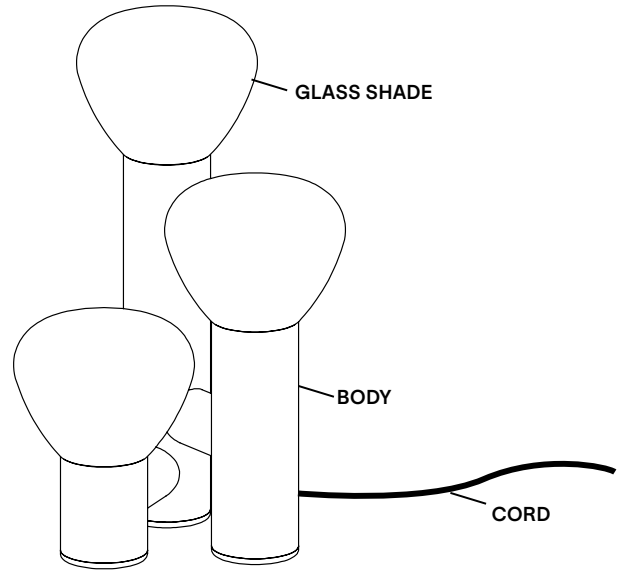

PARC 06

Parc is a collection inspired by childhood imagination and the essentiality of homemade forms — created in collaboration with Swiss designer Adrien Rovero. Evoking the archetype of a flashlight, each lamp of the Parc Collection is a playful reminder of time spent in nature, when a simple tube and piece of string could be used to fashion any number of creations. These makeshift things, at once naive and functional, harness the unique beauty of peeling an object back to its essence.

TYPE	Table
CONSTRUCTION	Hand blown frosted glass Powder coated aluminum body Polyester cord (vinyl cord for Australia)
SPECIFICATIONS	Source: LED lamp provided (G9 base) Power consumption: 3x 4.5W Lumen output: 951lm Colour temperature: 2700K included * 3000K available upon request Colour rendering index: ≥ 90 CRI standard Expected lifetime: ≥ 15 000h
CORD LENGTH	Hand switch: 96” / 244 cm provided Switch positioned at 18” / 46 cm from body Foot switch: 108” / 274 cm provided Switch positioned at 60” / 152 cm from body
WEIGHT	7.5lb / 3.4kg
CERTIFICATIONS	    
WARRANTY	2 years

LAMP ANATOMY

		Example	Fill with your selection
COLLECTION	PARC Prc	PRC	PRC
MODEL	06	06	06
BODY	BK Textured Black WH Textured White MB Textured Midnight Blue BG Textured Beige BU Textured Burgundy GN Textured Green TC Textured Terracotta CC Custom colour*	BK	
CORD**	BK Black WH White MB Midnight blue BG Beige BU Burgundy GN Green CC Custom colour*	BK	
SWITCH	HD Handswitch FT Footswitch	HD	
FULL SKU		PRC06BKBKHD	
		NOTES	