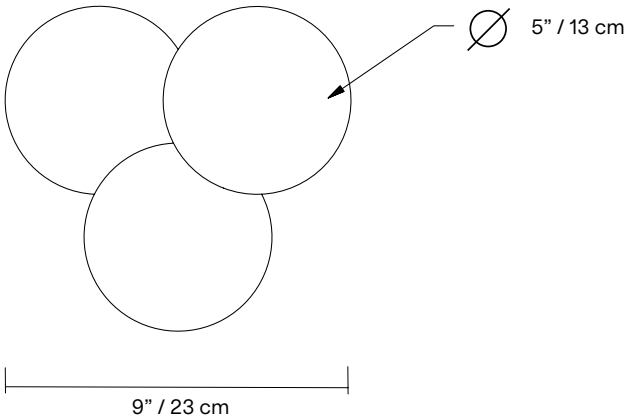

view from
above

*dimensions are approximate and may vary slightly