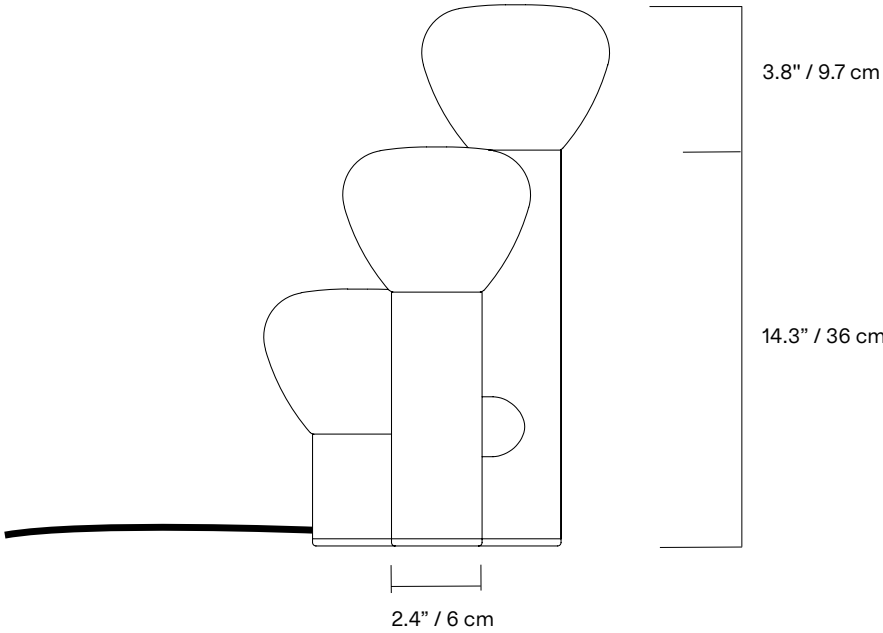

view from
above

*dimensions are approximate and may vary slightly