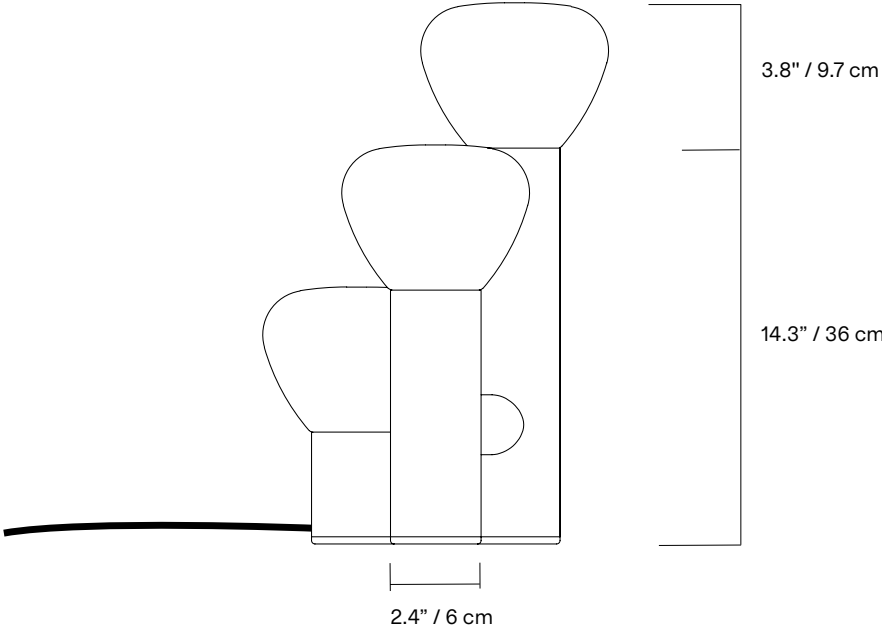

TYPE	Table
CONSTRUCTION	Hand blown frosted glass Powder coated aluminum body Polyester cord (vinyl cord for Australia)
SPECIFICATIONS	Source: LED lamp provided (G9 base) Power consumption: 3x 4.5W Lumen output: 951lm Colour temperature: 2700K included * 3000K available upon request Colour rendering index: ≥ 90 CRI standard Expected lifetime: ≥ 25 000h
CORD LENGTH	Hand switch: 96"/ 244 cm provided Switch positioned at 18"/ 46 cm from body Foot switch: 108"/ 274 cm provided Switch positioned at 60"/ 152 cm from body
WEIGHT	7.5lb / 3.4kg
CERTIFICATIONS	    IP20
WARRANTY	2 years