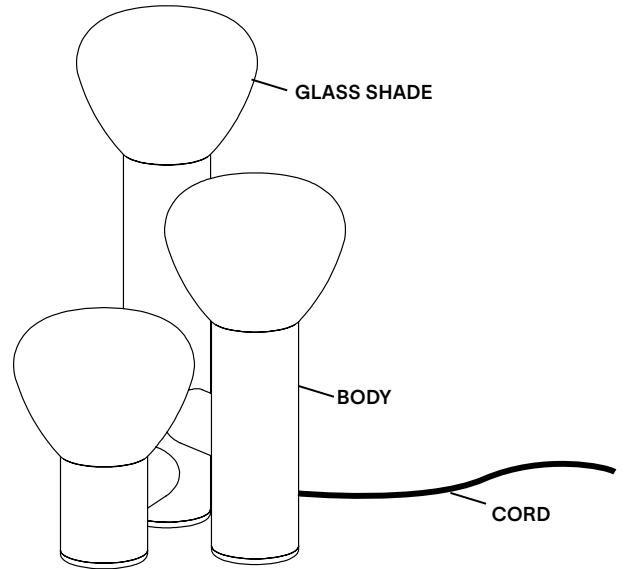

FINISH

BK
Textured
black

WH
Textured
white

MB
Textured
midnight
blue

BG
Textured
beige

BU
Textured
burgundy

GN
Textured
green

TC
Textured
terracotta

CORD

(*CORDS ONLY AVAILABLE IN BLACK VINYL FOR AUSTRALIA FOR FOOTSWITCH,
BLACK OR WHITE FOR HANDSWITCH)

BK
Black

WH
White

MB
Midnight
blue

BG
Beige

BU
Burgundy

GN
Green

NOTES

- Not protected against liquids (refer to IP20)
- Additional charges for modifications or for special orders
- Please refer to maintenance sheet on our website for cleaning instructions

LAMP ANATOMY