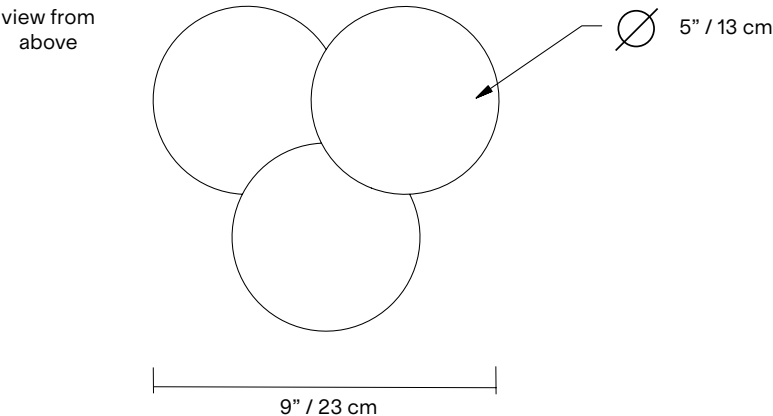

TYPE	Table
CONSTRUCTION	Hand blown frosted glass Powder coated aluminum body Polyester cord (vinyl cord for Australia)
SPECIFICATIONS	Source: LED lamp provided (G9 base) Power consumption: 3x 4.5W Lumen output: 951lm Colour temperature: 2700K included * 3000K available upon request Colour rendering index: ≥ 90 CRI standard Expected lifetime: ≥ 25 000h
CORD LENGTH	Hand switch: 96"/ 244 cm provided Switch positioned at 18"/ 46 cm from body Foot switch: 108"/ 274 cm provided Switch positioned at 60"/ 152 cm from body
WEIGHT	7.5lb / 3.4kg
CERTIFICATIONS	    IP20
WARRANTY	2 years