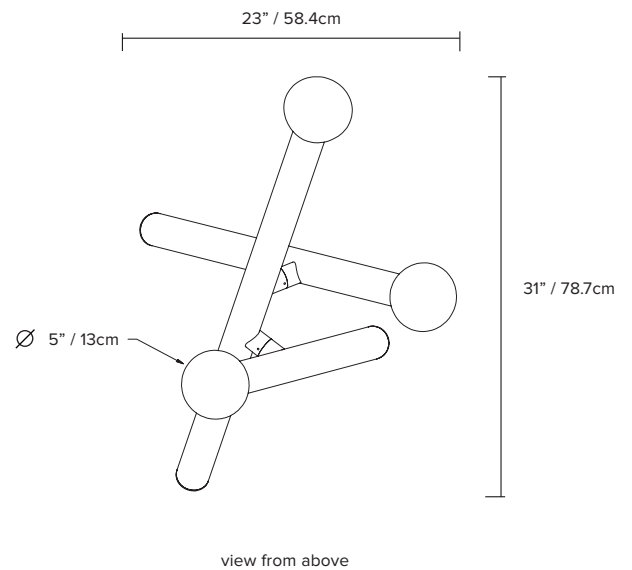

type:	floor
construction:	hand blown frosted glass powder coated aluminum body vinyl cord
specifications:	source: LED lamp (G9 base) power consumption: 3x 4,5W lumen output: 957lm colour temperature: 2700K* * 3000K available upon request colour rendering index: ≥80 CRI* * ≥90 CRI available upon request expected lifetime: 25 000h
control:	refer to our recommended list of dimmer models
cord length:	96" / 244cm foot switch at 72" / 183cm
weight:	27.1lb / 12.3kg
certifications:	    IP20
warranty:	2 years