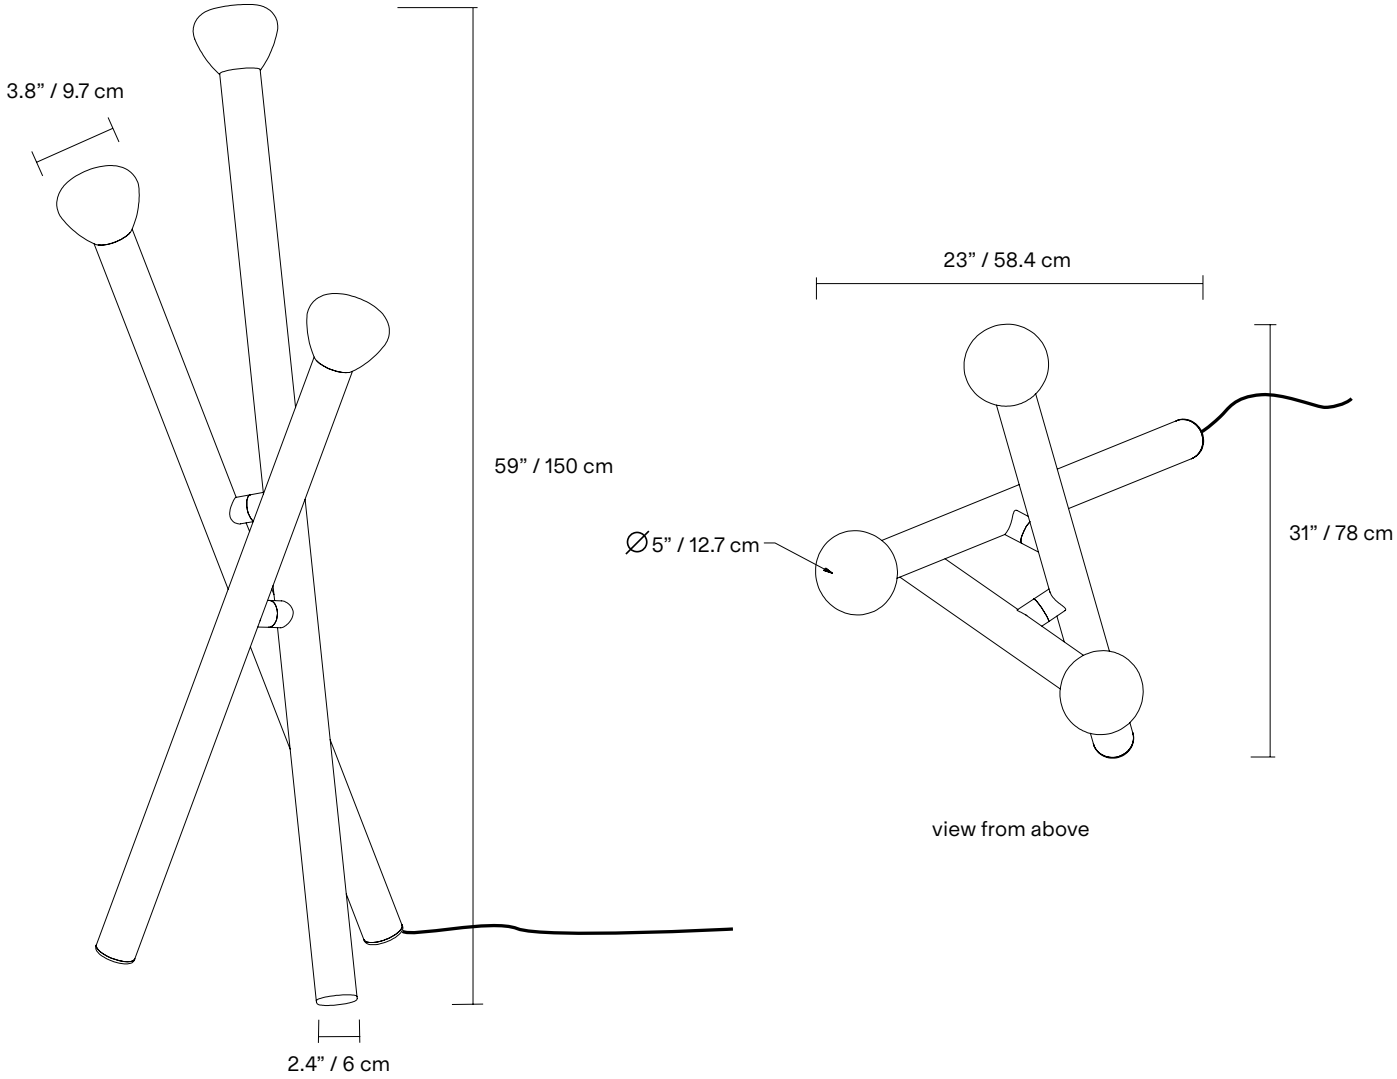

# PARC 05

Parc is a collection inspired by childhood imagination and the essentiality of homemade forms — created in collaboration with Swiss designer Adrien Rovero. Evoking the archetype of a flashlight, each lamp of the Parc Collection is a playful reminder of time spent in nature, when a simple tube and piece of string could be used to fashion any number of creations. These makeshift things, at once naive and functional, harness the unique beauty of peeling an object back to its essence.

<b>TYPE</b>	Floor
<b>CONSTRUCTION</b>	Hand blown frosted glass Powder coated aluminum body Polyester cord (vinyl cord for Australia)
<b>SPECIFICATIONS</b>	Source: LED lamp provided (G9 base) Power consumption: 3x 4.5W Lumen output: 957lm  Colour temperature: 2700K included * 3000K available upon request Colour rendering index: ≥ 90 CRI standard Expected lifetime: ≥ 15 000h
<b>CORD LENGTH</b>	Foot switch: 96”/ 244 cm provided Switch positioned at 24”/ 61 cm from body
<b>WEIGHT</b>	29.7b / 13.5kg
<b>CERTIFICATIONS</b>	    IP20 
<b>WARRANTY</b>	2 years

\*dimensions are approximate and may vary slightly

## LAMP ANATOMY

		Example	Fill with your selection
<b>COLLECTION</b>	<b>PARC</b> Prc	<b>PRC</b>	<b>PRC</b>
<b>MODEL</b>	<b>05</b>	<b>05</b>	<b>05</b>
<b>BODY</b>	<b>BK</b> Textured Black <b>WH</b> Textured White <b>MB</b> Textured Midnight Blue <b>BG</b> Textured Beige <b>BU</b> Textured Burgundy <b>GN</b> Textured Green <b>TC</b> Textured Terracotta <b>CC</b> Custom colour*	<b>BK</b>	
<b>CORD**</b>	<b>BK</b> Black <b>WH</b> White <b>MB</b> Midnight Blue <b>BG</b> Beige <b>BU</b> Burgundy <b>GN</b> Green <b>CC</b> Custom colour*	<b>BK</b>	
<b>FULL SKU</b>		<b>PRC05BKBK</b>	
		<b>NOTES</b>	