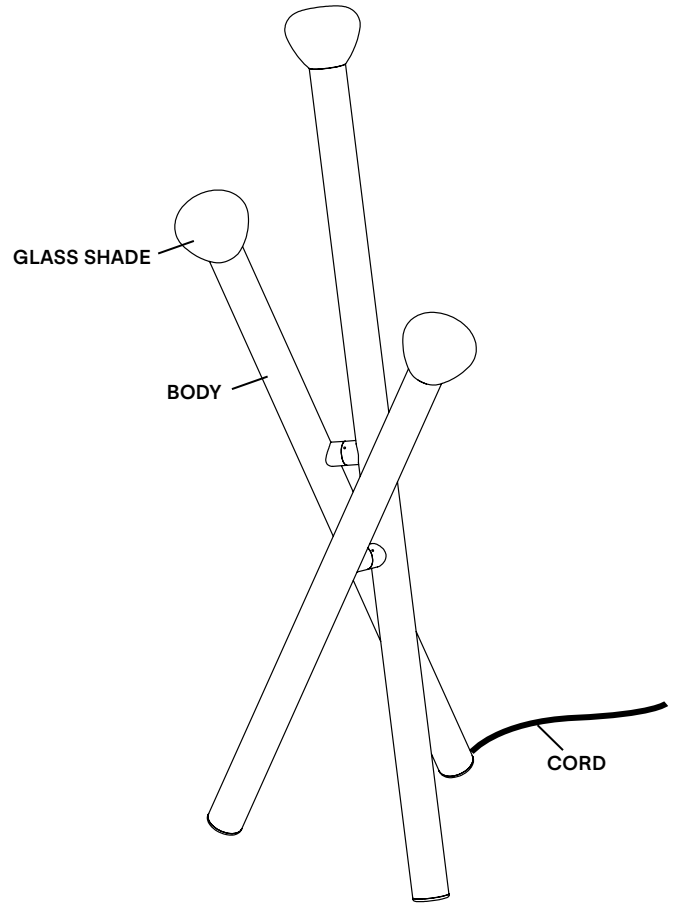

<b>TYPE</b>	Floor
<b>CONSTRUCTION</b>	Hand blown frosted glass Powder coated aluminum body Polyester cord (vinyl cord for Australia)
<b>SPECIFICATIONS</b>	Source: LED lamp provided (G9 base) Power consumption: 3x 4.5W Lumen output: 957lm  Colour temperature: 2700K included * 3000K available upon request Colour rendering index: ≥ 90 CRI standard Expected lifetime: ≥ 15 000h
<b>CORD LENGTH</b>	Foot switch: 96”/ 244 cm provided Switch positioned at 24”/ 61 cm from body
<b>WEIGHT</b>	29.7b / 13.5kg
<b>CERTIFICATIONS</b>	    IP20 
<b>WARRANTY</b>	2 years

## CORD

(\*CORDS ONLY AVAILABLE IN BLACK OR WHITE VINYL FOR AUSTRALIA)

**BK**  
Black

**WH**  
White

**MB**  
Midnight  
blue

**BG**  
Beige

**BU**  
Burgundy

**GN**  
Green

## LAMP ANATOMY

		Example	Fill with your selection
<b>COLLECTION</b>	<b>PARC</b> Prc	<b>PRC</b>	<b>PRC</b>
<b>MODEL</b>	<b>05</b>	<b>05</b>	<b>05</b>
<b>BODY</b>	<b>BK</b> Textured Black <b>WH</b> Textured White <b>MB</b> Textured Midnight Blue <b>BG</b> Textured Beige <b>BU</b> Textured Burgundy <b>GN</b> Textured Green <b>TC</b> Textured Terracotta <b>CC</b> Custom colour*	<b>BK</b>	
<b>CORD**</b>	<b>BK</b> Black <b>WH</b> White <b>MB</b> Midnight Blue <b>BG</b> Beige <b>BU</b> Burgundy <b>GN</b> Green <b>CC</b> Custom colour*	<b>BK</b>	
<b>FULL SKU</b>		<b>PRC05BKBK</b>	
		<b>NOTES</b>	