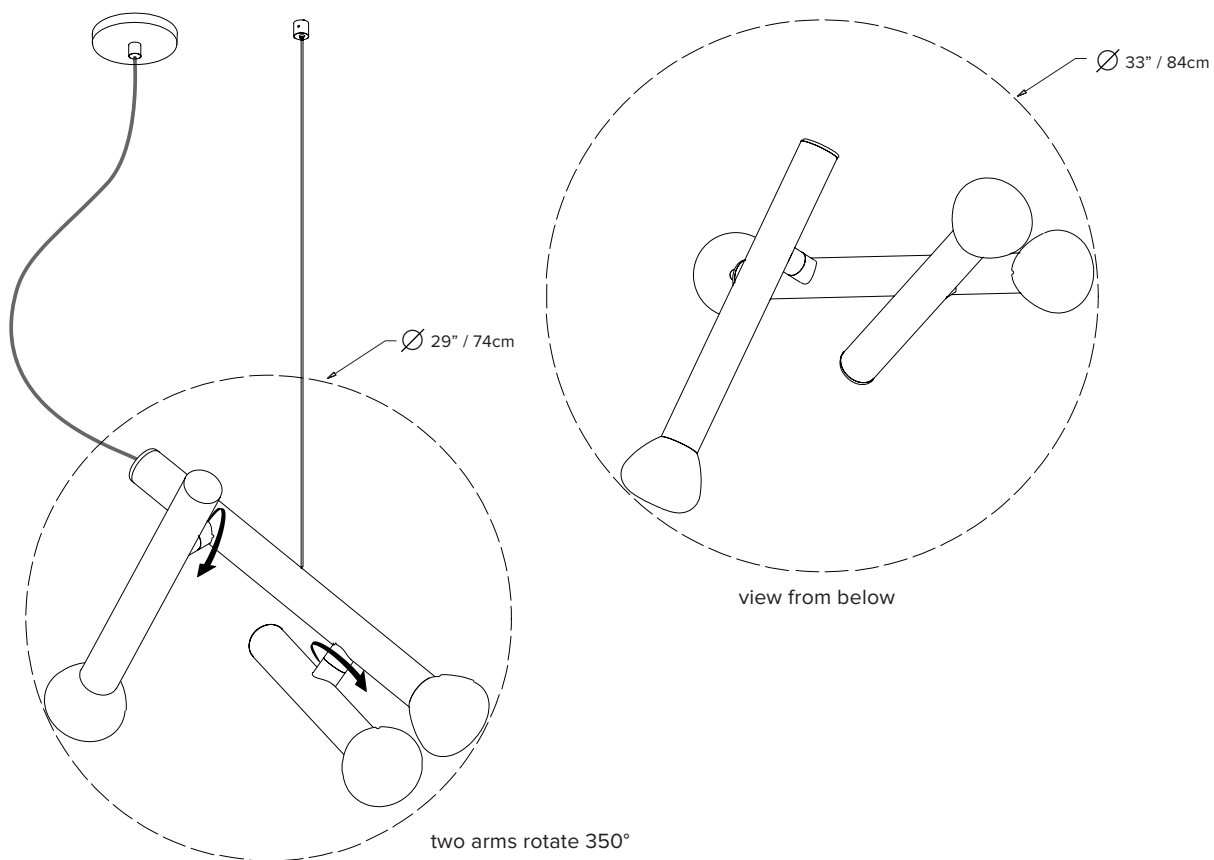

PARC 04

Parc is a collection inspired by childhood imagination and the essentiality of homemade forms — created in collaboration with Swiss designer Adrien Rovero. Evoking the archetype of a flashlight, each lamp of the Parc Collection is a playful reminder of time spent in nature, when a simple tube and piece of string could be used to fashion any number of creations. These makeshift things, at once naive and functional, harness the unique beauty of peeling an object back to its essence.

type:	pendant
construction:	hand blown frosted glass powder coated aluminum body polyester cord
specifications:	source: LED lamp (G9 base) power consumption: 3x 4,5W lumen output: 957lm colour temperature: 2700K* * 3000K available upon request colour rendering index: ≥ 80 CRI* * ≥ 90 CRI available upon request expected lifetime: 25 000h
control:	refer to our recommended list of dimmer models
cord length:	96" / 244cm
weight:	13.7lb / 6.2kg
certifications:	    IP20
warranty:	2 years