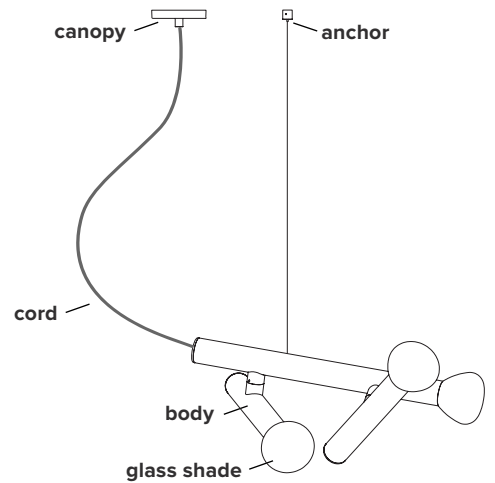

NOTES

- must be installed by an electrician
- not protected against liquids (refer to IP20)
- additional charges for modifications or for special orders
- please refer to maintenance sheet on website for cleaning instructions