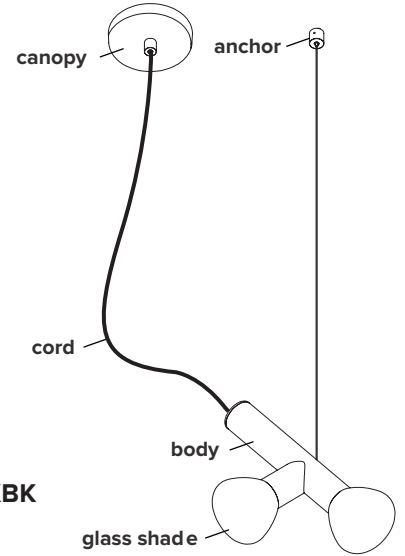

PARC 03

Parc is a collection inspired by childhood imagination and the essentiality of homemade forms — created in collaboration with Swiss designer Adrien Rovero. Evoking the archetype of a flashlight, each lamp of the Parc Collection is a playful reminder of time spent in nature, when a simple tube and piece of string could be used to fashion any number of creations. These makeshift things, at once naive and functional, harness the unique beauty of peeling an object back to its essence.

type:	pendant
construction:	hand blown frosted glass powder coated aluminum body polyester cord
specifications:	source: LED lamp provided (G9 base) power consumption: 2x 4,5W lumen output: 638lm colour temperature: 2700K included *3000K available upon request colour rendering index: 80 CRI standard * ≥ 90 CRI upon request expected lifetime: 25 000h
control:	refer to our recommended list of dimmer models
cord length:	96" / 244 cm
weight:	5.5lb / 2.5kg
certifications:	    IP20
warranty:	2 years

*dimensions are approximate and may vary slightly

ORDER GUIDE: SKU

COLLECTION	MODEL	BODY	CORD	CANOPY AND ANCHOR
PRC parc	03	BK black	BK black	BK black
		MB midnight blue	MB midnight blue	MB midnight blue
		BE blue	BE blue	BE blue
		WH white	WH white	WH white
		BG beige	BG beige	BG beige
		BU burgundy	BU burgundy	BU burgundy
		GN green	GN green	GN green
		TC terracotta		TC terracotta
PRC	03	BK	BK	BK = PRC03BKBKBK example