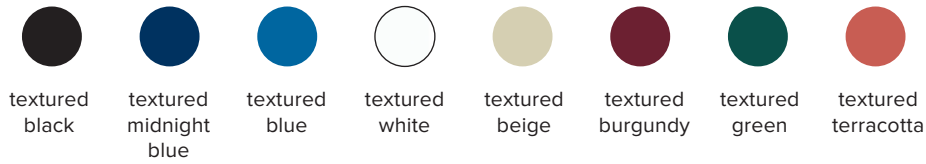

FINISH

NOTES:

- must be installed by an electrician
- ceiling anchors not meant for slanted ceilings (available upon request)
- not protected against liquids (refer to IP20)
- additional charges for modifications or for special orders
- please refer to maintenance sheet on website for cleaning instructions