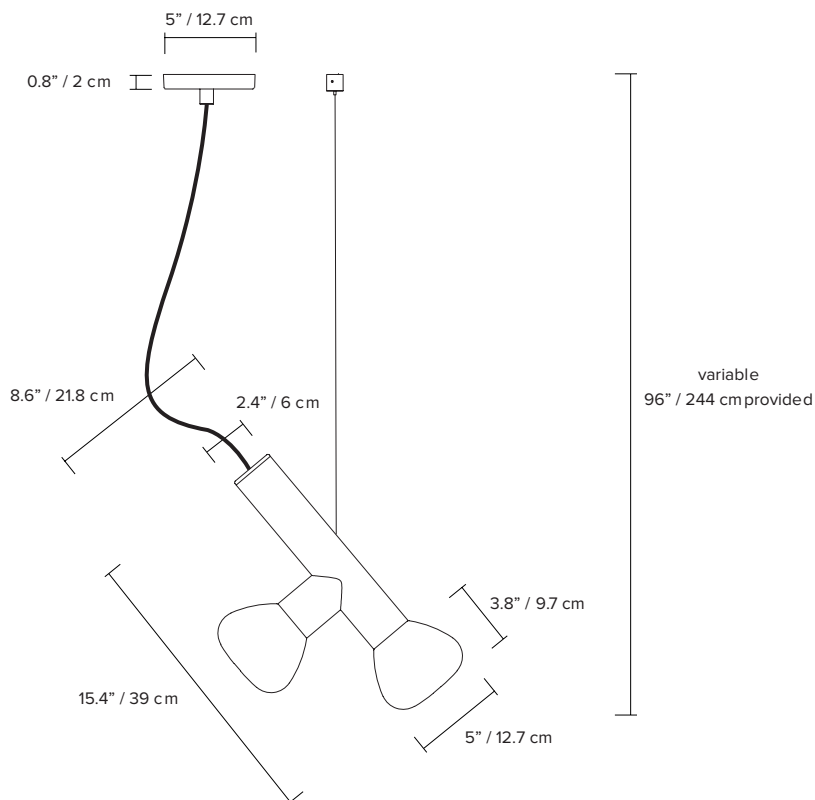

PARC 03

Parc is a collection inspired by childhood imagination and the essentiality of homemade forms — created in collaboration with Swiss designer Adrien Rovero. Evoking the archetype of a flashlight, each lamp of the Parc Collection is a playful reminder of time spent in nature, when a simple tube and piece of string could be used to fashion any number of creations. These makeshift things, at once naive and functional, harness the unique beauty of peeling an object back to its essence.

type:	pendant
construction:	hand blown frosted glass powder coated aluminum body polyester cord
specifications:	source: LED lamp provided (G9 base) power consumption: 2x 4,5W lumen output: 638lm colour temperature: 2700K included *3000K available upon request colour rendering index: 80 CRI standard * ≥ 90 CRI upon request expected lifetime: 25 000h
control:	refer to our recommended list of dimmer models
cord length:	96" / 244 cm
weight:	5.5lb / 2.5kg
certifications:	    IP20
warranty:	2 years

*dimensions are approximate and may vary slightly

ORDER GUIDE: SKU

COLLECTION	MODEL	BODY	CORD	CANOPY AND ANCHOR
PRC parc	03	BK black	BK black	BK black
		MB midnight blue	MB midnight blue	MB midnight blue
		BE blue	BE blue	BE blue
		WH white	WH white	WH white
		BG beige	BG beige	BG beige
		BU burgundy	BU burgundy	BU burgundy
		GN green	GN green	GN green
		TC terracotta		TC terracotta
PRC	03	BK	BK	BK = PRC03BKBKBK example