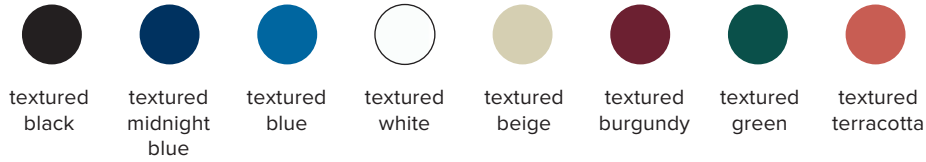

FINISH

NOTES:

- must be installed by an electrician
- not protected against liquids (refer to IP20)
- additional charges for modifications or for special orders
- please refer to maintenance sheet on website for cleaning instructions