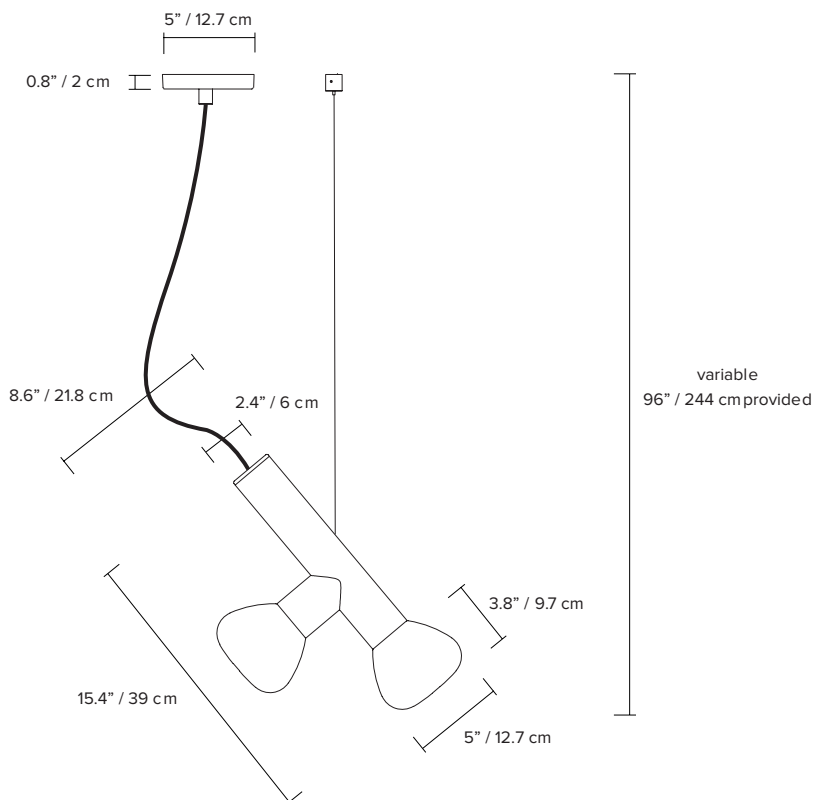

- type:** pendant
- construction:** hand blown frosted glass
powder coated aluminum body
polyester cord
- specifications:** source: LED lamp provided (G9 base)
power consumption: 2x 4,5W
lumen output: 638lm
colour temperature: 2700K included
*3000K available upon request
colour rendering index: 80 CRI standard
* ≥ 90 CRI upon request
expected lifetime: 25 000h
- control:** refer to our recommended list of dimmer models
- cord length:** 96" / 244 cm
- weight:** 5.5lb / 2.5kg
- certifications:**     IP20
- warranty:** 2 years

*dimensions are approximate and may vary slightly

ORDER GUIDE: SKU

COLLECTION	MODEL	BODY	CORD	CANOPY AND ANCHOR
PRC parc	03	BK black	BK black	BK black
		MB midnight blue	MB midnight blue	MB midnight blue
		BE blue	BE blue	BE blue
		WH white	WH white	WH white
		BG beige	BG beige	BG beige
		BU burgundy	BU burgundy	BU burgundy
		GN green	GN green	GN green
		TC terracotta		TC terracotta
PRC	03	BK	BK	BK = PRC03BKBKBK example