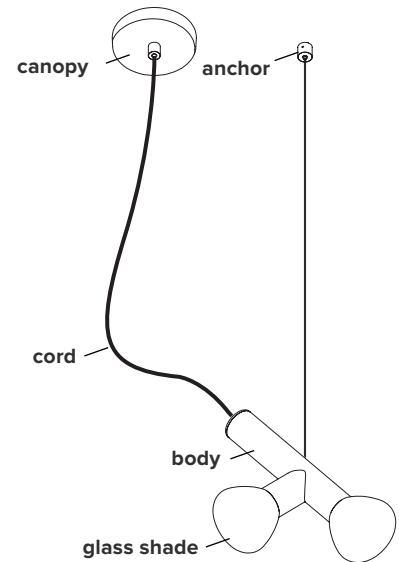

NOTES

- must be installed by an electrician
- not protected against liquids (refer to IP20)
- additional charges for modifications or for special orders
- please refer to maintenance sheet on website for cleaning instructions