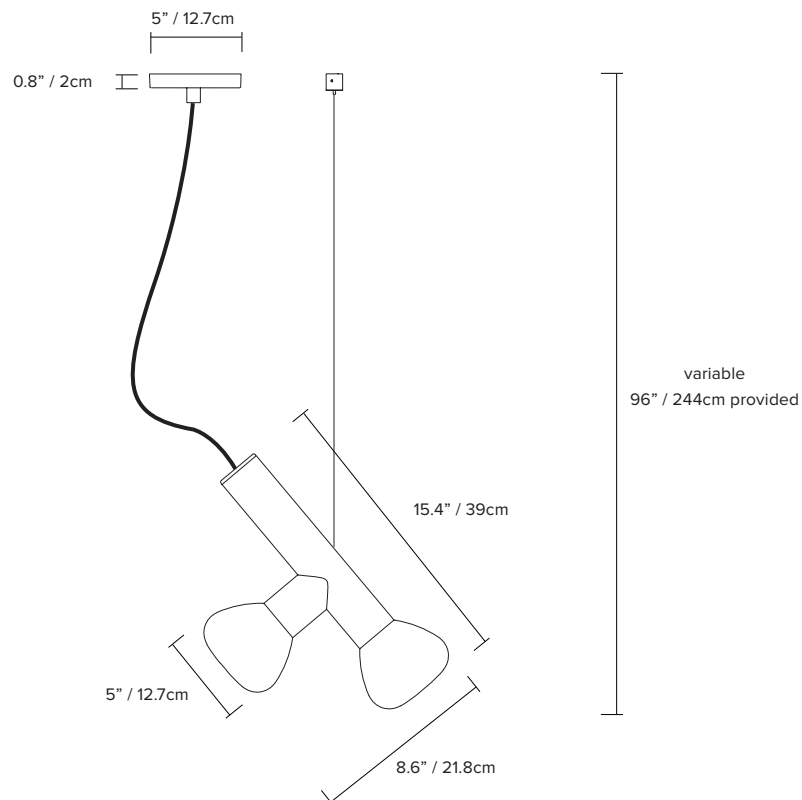

- type:** pendant
- construction:** hand blown frosted glass
powder coated aluminum body
polyester cord
- specifications:** source: LED lamp (G9 base)
power consumption: 2x 4,5W
lumen output: 638lm
colour temperature: 2700K*
* 3000K available upon request
colour rendering index: ≥80 CRI*
* ≥90 CRI available upon request
expected lifetime: 25 000h
- control:** refer to our recommended list of dimmer models
- cord length:** 96" / 244cm
- weight:** 5.5lb / 2.5kg
- certifications:**     IP20
- warranty:** 2 years

*dimensions are approximate and may vary slightly

ORDER GUIDE: SKU

COLLECTION		MODEL	BODY		CORD		CANOPY	
PRC	parc	03	BK	black	BK	black	BK	black
			WH	white	WH	white	WH	white
			BE	blue	BE	blue	BE	blue
			BG	beige	BG	beige	BG	beige
			BU	burgundy	BU	burgundy	BU	burgundy
			GN	green	GN	green	GN	green
			MB	midnight blue	MB	midnight blue	MB	midnight blue
			TC	terracotta			TC	terracotta
PRC		03	BK		BK		BK	