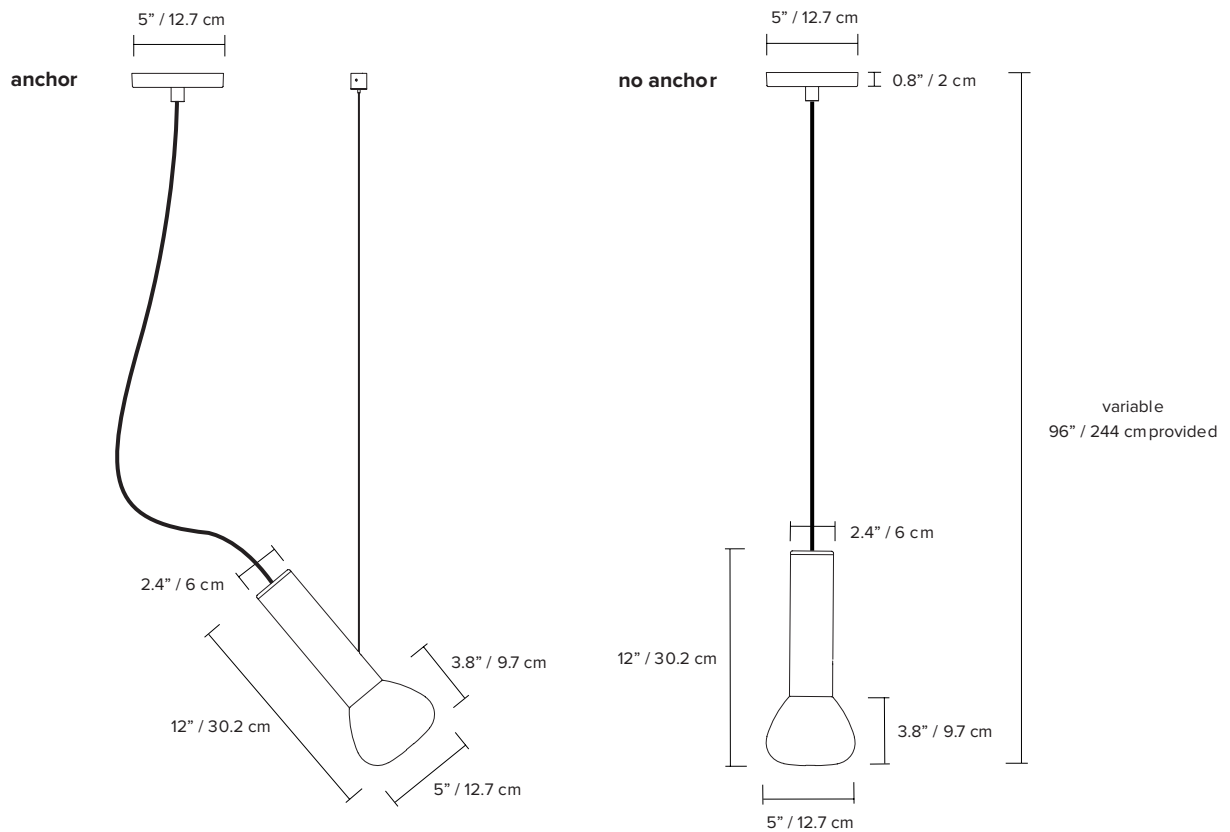

- type:** pendant
- construction:** hand blown frosted glass  
powder coated aluminum body  
polyester cord
- specifications:** source: LED lamp provided (G9 base)  
power consumption: 4,5W  
lumen output: 319lm  
colour temperature: 2700K included  
\*3000K available upon request  
colour rendering index: 80 CRI standard  
\* ≥ 90 CRI upon request  
expected lifetime: 25 000h
- control:** refer to our recommended list of dimmer models
- cord length:** 96" / 244 cm
- weight:** 3.5lb / 1.6kg
- certifications:**     IP20
- warranty:** 2 years

\*dimensions are approximate and may vary slightly