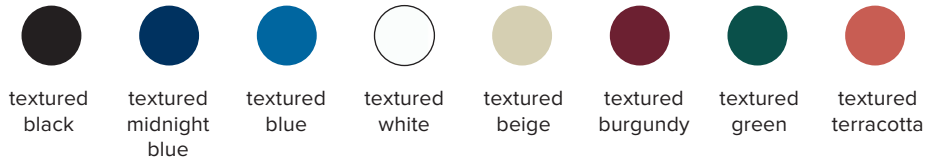

ORDER GUIDE: SKU

<u>COLLECTION</u>	<u>MODEL</u>	<u>POSITION</u>	<u>BODY</u>	<u>CORD</u>	<u>CANOPY AND ANCHOR</u>
PRC parc	02	A anchor	BK black	BK black	BK black
		NA no anchor	MB midnight blue	MB midnight blue	MB midnight blue
			BE blue	BE blue	BE blue
			WH white	WH white	WH white
			BG beige	BG beige	BG beige
			BU burgundy	BU burgundy	BU burgundy
			GN green	GN green	GN green
			TC terracotta		TC terracotta
PRC	02	A	BK	BK	BK = PRC02ABKBKBK example

FINISH

NOTES:

- must be installed by an electrician
- not protected against liquids (refer to IP20)
- additional charges for modifications or for special orders
- please refer to maintenance sheet on website for cleaning instructions