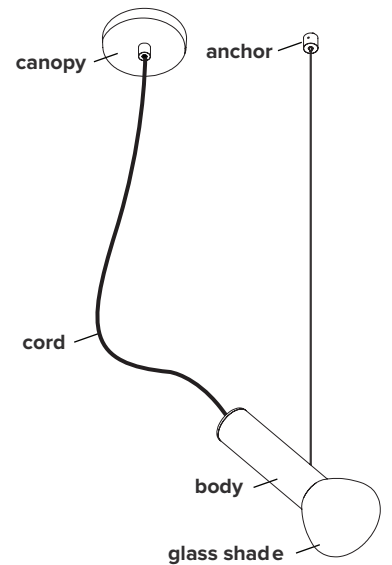

ORDER GUIDE: SKU

<u>COLLECTION</u>	<u>MODEL</u>	<u>POSITION</u>	<u>BODY</u>	<u>CORD</u>	<u>CANOPY AND ANCHOR</u>
PRC parc	02	A anchor	BK black	BK black	BK black
		NA no anchor	MB midnight blue	MB midnight blue	MB midnight blue
			BE blue	BE blue	BE blue
			WH white	WH white	WH white
			BG beige	BG beige	BG beige
			BU burgundy	BU burgundy	BU burgundy
			GN green	GN green	GN green
			TC terracotta		TC terracotta
PRC	02	A	BK	BK	BK = PRC02ABKBKBK example

FINISH

NOTES:

- must be installed by an electrician
- not protected against liquids (refer to IP20)
- additional charges for modifications or for special orders
- please refer to maintenance sheet on website for cleaning instructions