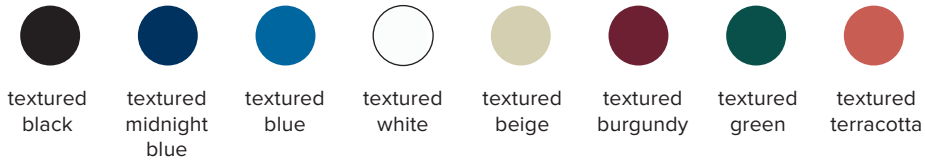

type:	wall and table
construction:	hand blown frosted glass powder coated aluminum body vinyl cord
specifications:	source: LED lamp provided (G9 base) power consumption: 4,5W lumen output: 319lm colour temperature: 2700K included *3000K available upon request colour rendering index: 80 CRI standard * ≥ 90 CRI upon request expected lifetime: 25 000h
control:	refer to our recommended list of dimmer models
cord length:	96" / 244 cm, hand switch at 18"/46 cm from lamp 144" / 366 cm, foot switch at 72"/183 cm from lamp
weight:	2.2lb / 1kg
certifications:	    IP20
warranty:	2 years

ORDER GUIDE: SKU

COLLECTION		MODEL	BODY		CORD*		SWITCH	
PRC	parc	01	BK	black	BK	black	HD	hand
			MB	midnight blue	WH	white	FT	floor
			BE	blue				
			WH	white				
			BG	beige				
			BU	burgundy				
			GN	green				
			TC	terracotta				
PRC		01	BK		BK		HD	= PRC01BKBKHD
								example

FINISH (*polyester cords also available in all colours upon request, except terracotta)

* cords only available in black or white in Australia

NOTES:

- not protected against liquids (refer to IP20)
- additional charges for modifications or for special orders
- please refer to maintenance sheet on website for cleaning instructions