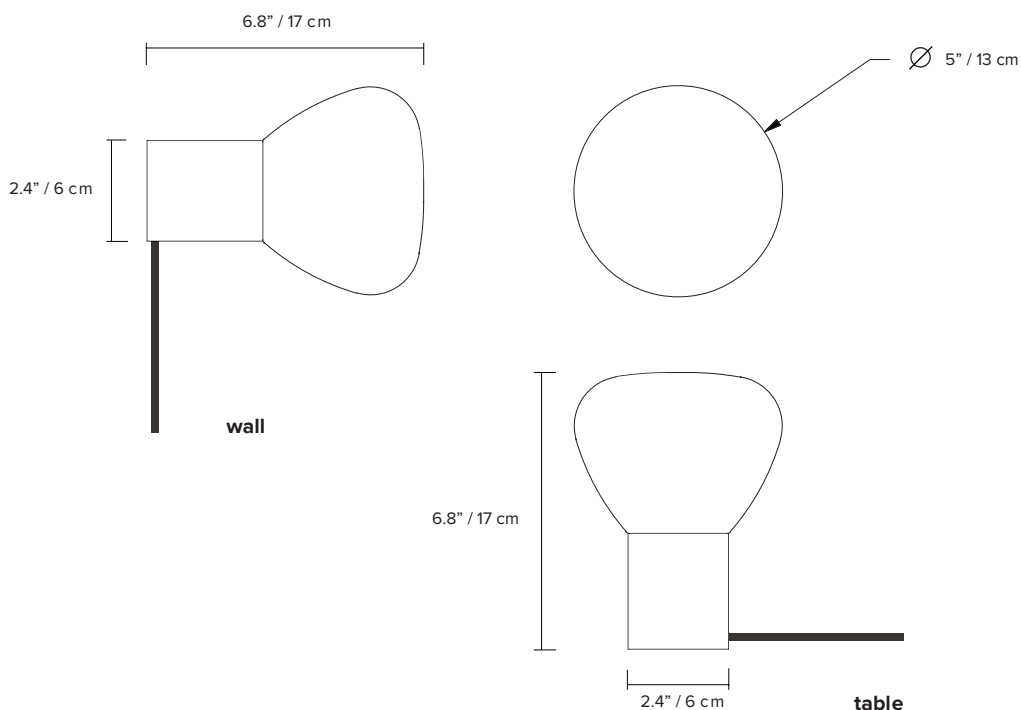

type:	wall and table
construction:	hand blown frosted glass powder coated aluminum body vinyl cord
specifications:	source: LED lamp provided (G9 base) power consumption: 4,5W lumen output: 319lm colour temperature: 2700K included *3000K available upon request colour rendering index: 80 CRI standard * ≥ 90 CRI upon request expected lifetime: 25 000h
control:	refer to our recommended list of dimmer models
cord length:	96" / 244 cm, hand switch at 18"/46 cm from lamp 144" / 366 cm, foot switch at 72"/183 cm from lamp
weight:	2.2lb / 1kg
certifications:	    IP20
warranty:	2 years

ORDER GUIDE: SKU

COLLECTION		MODEL	BODY		CORD*		SWITCH	
PRC	parc	01	BK	black	BK	black	HD	hand
			MB	midnight blue	WH	white	FT	floor
			BE	blue				
			WH	white				
			BG	beige				
			BU	burgundy				
			GN	green				
			TC	terracotta				
PRC		01	BK		BK		HD	= PRC01BKBKHD
								example