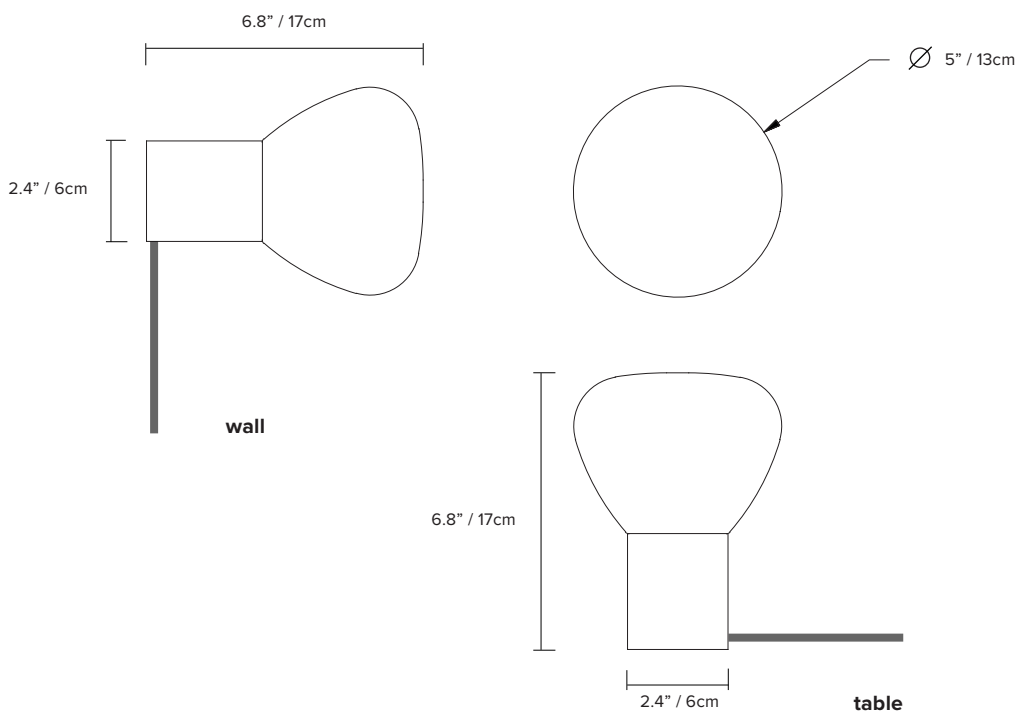

type:	wall and table
construction:	hand blown frosted glass powder coated aluminum body vinyl cord
specifications:	source: LED lamp (G9 base) power consumption: 4,5W lumen output: 319lm colour temperature: 2700K* * 3000K available upon request colour rendering index: ≥ 80 CRI* * ≥ 90 CRI available upon request expected lifetime: 25 000h
control:	refer to our recommended list of dimmer models
cord length:	96" / 244cm hand switch at 18" / 46cm, foot switch at 72" / 183cm
weight:	2.2lb / 1kg
certifications:	    IP20
warranty:	2 years