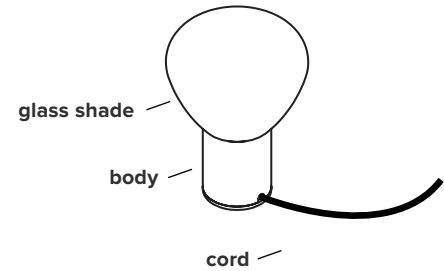

PARC 01

Parc is a collection inspired by childhood imagination and the essentiality of homemade forms — created in collaboration with Swiss designer Adrien Rovero. Evoking the archetype of a flashlight, each lamp of the Parc Collection is a playful reminder of time spent in nature, when a simple tube and piece of string could be used to fashion any number of creations. These makeshift things, at once naive and functional, harness the unique beauty of peeling an object back to its essence.

type:	wall and table
construction:	hand blown frosted glass powder coated aluminum body vinyl cord
specifications:	source: LED lamp (G9 base) power consumption: 4,5W lumen output: 319lm colour temperature: 2700K* * 3000K available upon request colour rendering index: ≥ 80 CRI* * ≥ 90 CRI available upon request expected lifetime: 25 000h
control:	refer to our recommended list of dimmer models
cord length:	96" / 244cm hand switch at 18" / 46cm, foot switch at 72" / 183cm
weight:	2.2lb / 1kg
certifications:	    IP20
warranty:	2 years

ORDER GUIDE: SKU

COLLECTION		MODEL	BODY		CORD*		SWITCH	
PRC	parc	01	BK	black	BK	black	HD	hand
			WH	white	WH	white	FT	floor
			BE	blue				
			BG	beige				
			BU	burgundy				
			GN	green				
			MB	midnight blue				
			TC	terracotta				
PRC		01	BK		BK		HD	