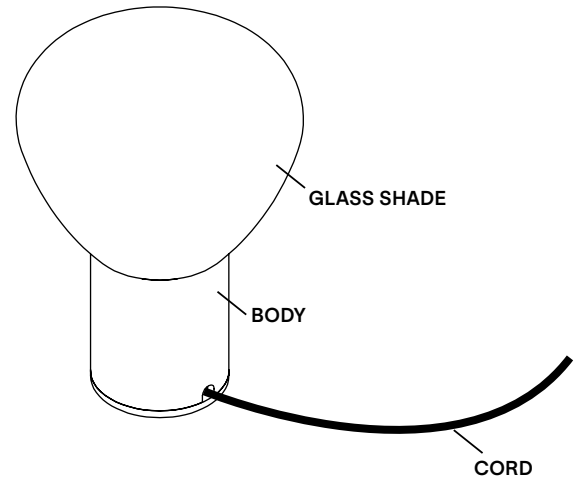

FINISH

BK
Textured
black

WH
Textured
white

MB
Textured
midnight
blue

BG
Textured
beige

BU
Textured
burgundy

GN
Textured
green

TC
Textured
terracotta

CORD

(*CORDS ONLY AVAILABLE IN BLACK OR WHITE VINYL FOR AUSTRALIA)

BK
Black

WH
White

MB
Midnight
blue

BG
Beige

BU
Burgundy

GN
Green

NOTES

- Not protected against liquids (refer to IP20)
- Additional charges for modifications or for special orders
- Please refer to maintenance sheet on our website for cleaning instructions

LAMP ANATOMY