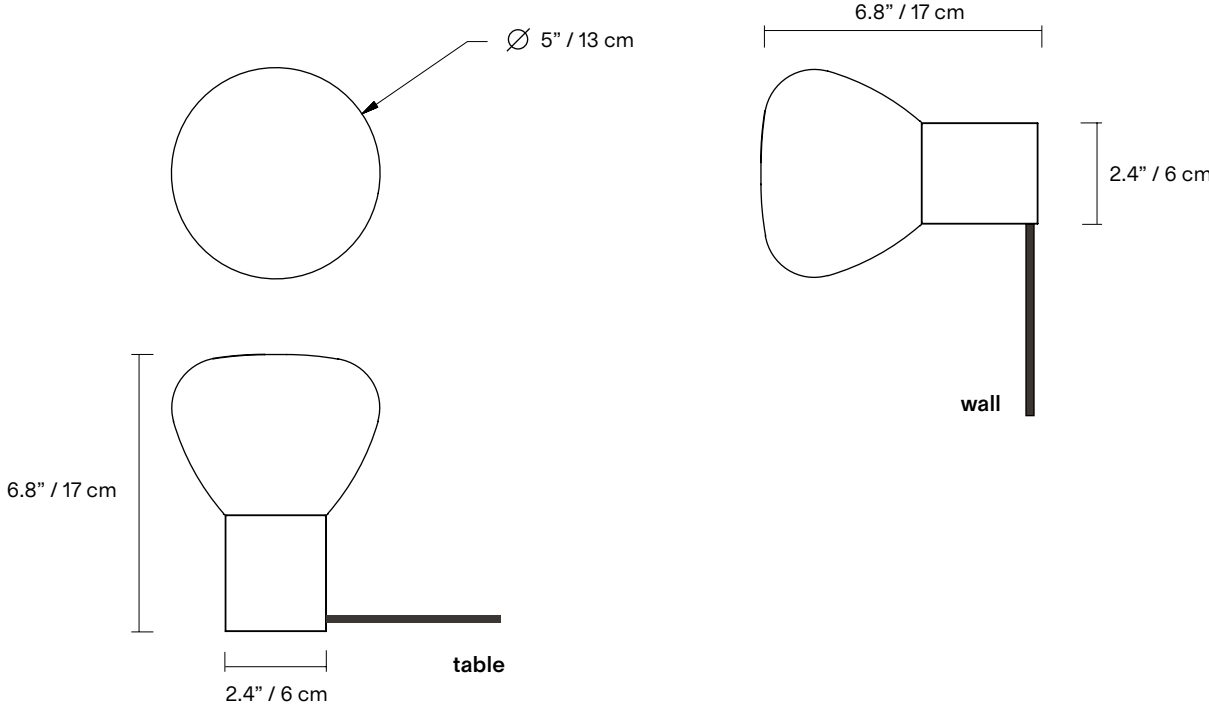

TYPE	Wall and table
CONSTRUCTION	Hand blown frosted glass Powder coated aluminum body Polyester cord (vinyl cord for Australia)
SPECIFICATIONS	Source: LED lamp provided (G9 base) Power consumption: 4.5W Lumen output: 319lm Colour temperature: 2700K included * 3000K available upon request Colour rendering index: ≥ 90 CRI standard Expected lifetime: ≥ 15 000h
CORD LENGTH	Hand switch: 96"/ 244 cm provided switch positioned at 18"/ 46 cm from body Foot switch: 120"/ 305 cm provided switch positioned at 72"/ 183 cm from body
WEIGHT	min. 2.2 lb / 1 kg
CERTIFICATIONS	    
WARRANTY	2 years