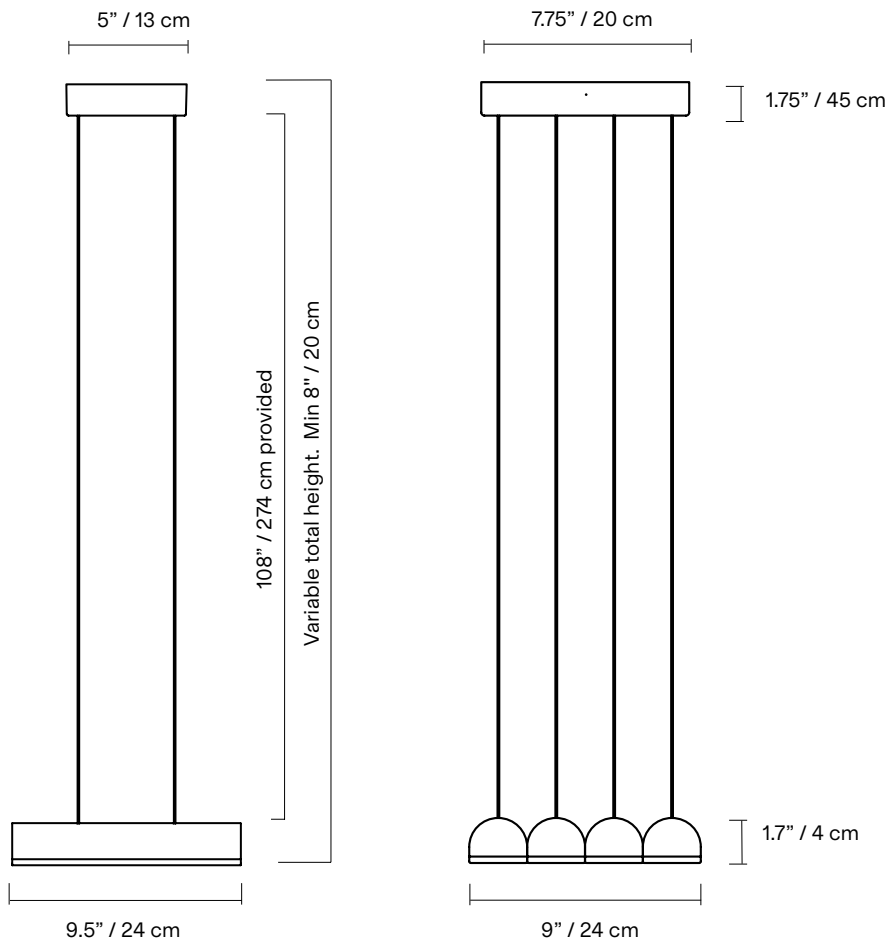

Hutchison 04

Hutchison is the thoughtful study of soft curves and hard lines—a rivalry of vertical and horizontal forces and a play of scale and repetition. Alone, it self-defines as a frank, decorative pendant light. In multiples, it evokes the iconic patterns of Middle Eastern archways and Roman terracotta roofs

TYPE	Suspension
CONSTRUCTION	Powder coated or polished aluminum body PMMA frosted diffuser Polyester cord
SPECIFICATIONS	Source: LED array, integrated Power consumption: 21W Lumen output: 3000K - 1602lm 2700K - 1457lm Colour rendering index: ≥ 90 CRI Colour consistency: 3 SDCM Expected lifetime: $\geq 50\ 000$ h
CONTROL	120/277V on/off, 0-10V, or phase dimming (120V only) 220-240V: On/Off, Phase Dimming
CORD LENGTH	108" / 275 cm
WEIGHT	6.8lbs / 3.2Kg
CERTIFICATIONS	     IP20
WARRANTY	2 years

NOTES

- Luminaire total height (ceiling to lowest point of luminaire). (108" / 274 cm wires provided)
Min - 8" / 20 cm
Max - 112" / 284 cm + variable
*For any height outside these parameters, contact Lambert & Fils
- Luminaire height is adjustable on site
- Luminaire cannot be installed on a slanted ceiling
- Dimensions are approximate and may vary slightly