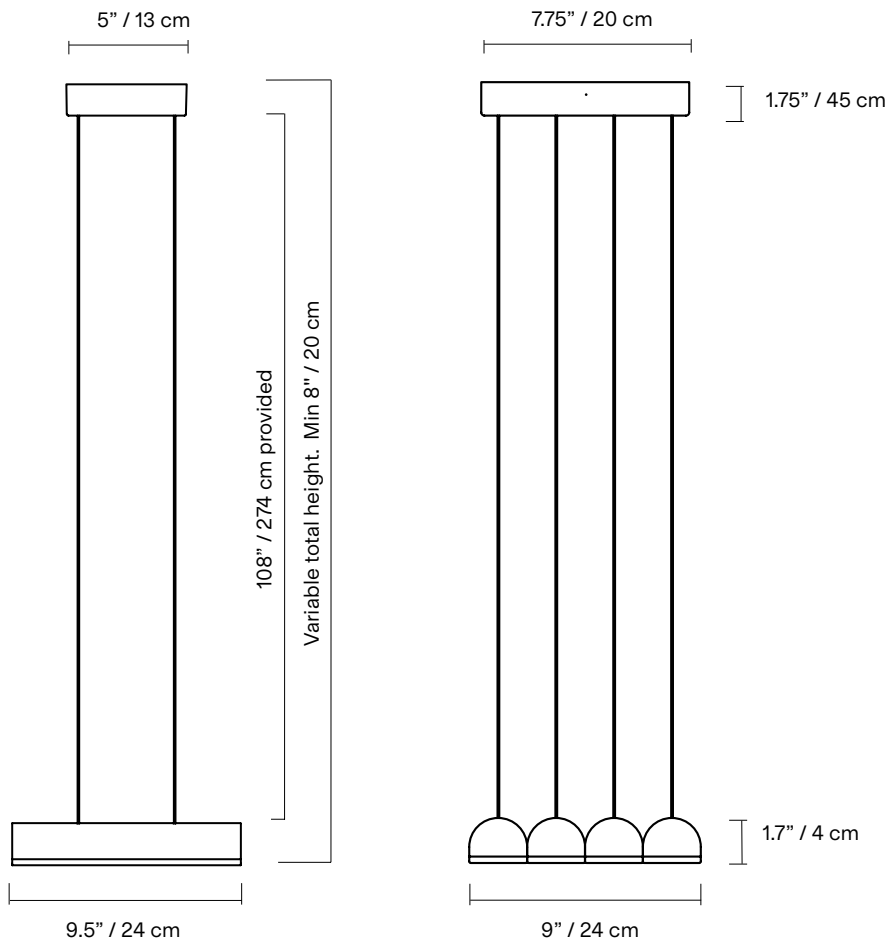

Hutchison 04

Hutchison is the thoughtful study of soft curves and hard lines—a rivalry of vertical and horizontal forces and a play of scale and repetition. Alone, it self-defines as a frank, decorative pendant light. In multiples, it evokes the iconic patterns of Middle Eastern archways and Roman terracotta roofs

TYPE	Suspension
CONSTRUCTION	Powder coated or polished aluminum body PMMA frosted diffuser Polyester cord
SPECIFICATIONS	Source: LED array, integrated Power consumption: 21W Lumen output: 3000K - 1602lm 2700K - 1457lm Colour rendering index: ≥90 CRI Colour consistency: 3 SDCM Expected lifetime: ≥50 000h
CONTROL	120/277V on/off, 0-10V, or phase dimming (120V only) 220-240V: On/Off, Phase Dimming
CORD LENGTH	108" / 275 cm
WEIGHT	6.8lbs / 3.2Kg
CERTIFICATIONS	     IP20
WARRANTY	2 years

NOTES

- Luminaire total height (ceiling to lowest point of luminaire). (108" / 274 cm wires provided)
Min - 8" / 20 cm
Max - 112" / 284 cm + variable
*For any height outside these parameters, contact Lambert & Fils
- Luminaire height is adjustable on site
- Luminaire cannot be installed on a slanted ceiling
- Dimensions are approximate and may vary slightly