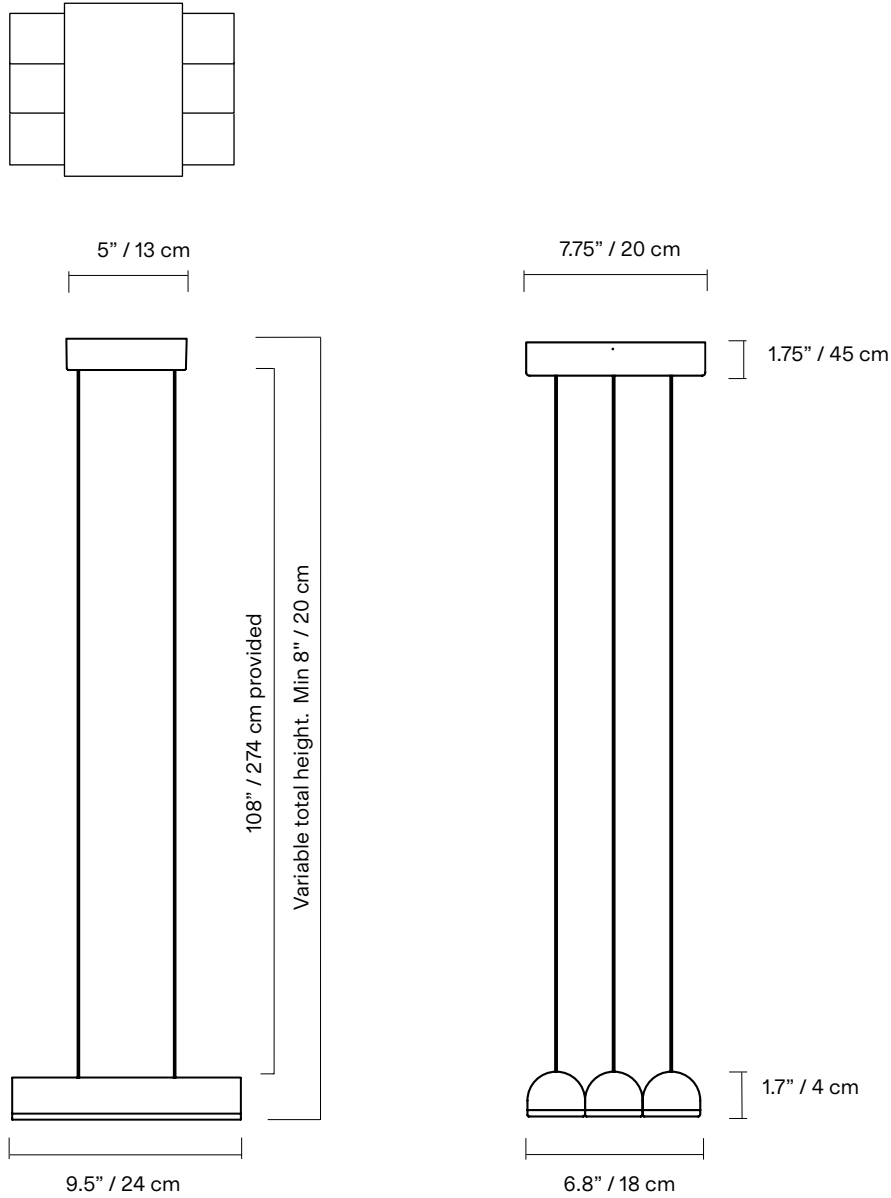

TYPE	Suspension
CONSTRUCTION	Powder coated or polished aluminum body PMMA frosted diffuser Polyester cord
SPECIFICATIONS	Source: LED array, integrated Power consumption: 15W Lumen output: 3000K - 1180lm 2700K - 1073lm Colour rendering index: ≥90 CRI Colour consistency: 3 SDCM Expected lifetime: ≥50 000h
CONTROL	120/277V on/off, 0-10V, or phase dimming (120V only) 220-240V: On/Off, Phase Dimming
CORD LENGTH	108" / 275 cm
WEIGHT	5.1lbs / 2.4Kg
CERTIFICATIONS	     IP20
WARRANTY	2 years

NOTES

- Luminaire total height (ceiling to lowest point of luminaire). (108" / 274 cm wires provided)
Min - 8" / 20 cm
Max - 112" / 284 cm + variable
*For any height outside these parameters, contact Lambert & Fils
- Luminaire height is adjustable on site
- Luminaire cannot be installed on a slanted ceiling
- Dimensions are approximate and may vary slightly