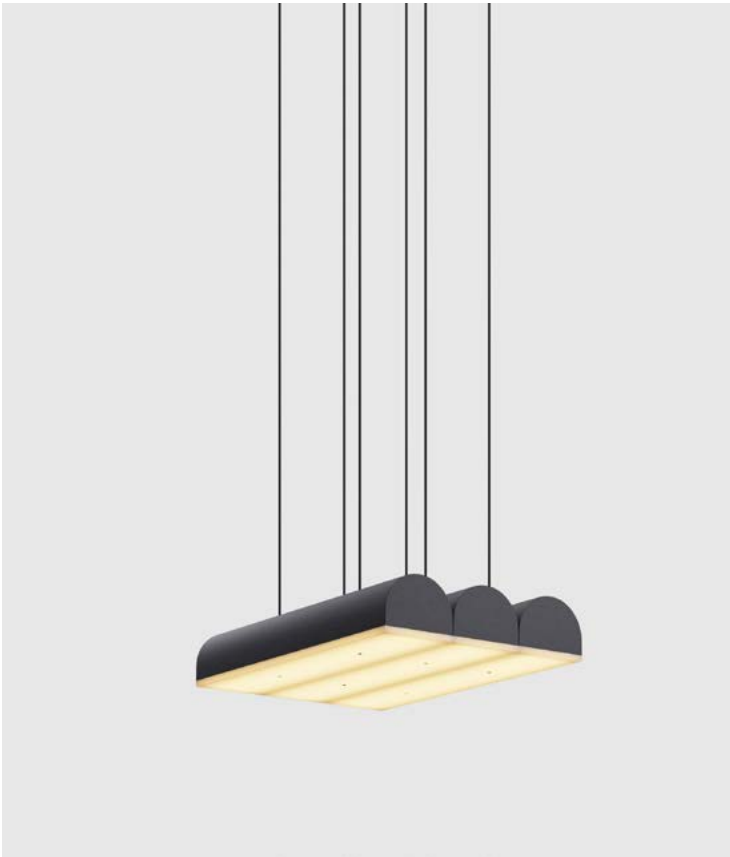

Hutchison 03

Hutchison is the thoughtful study of soft curves and hard lines—a rivalry of vertical and horizontal forces and a play of scale and repetition. Alone, it self-defines as a frank, decorative pendant light. In multiples, it evokes the iconic patterns of Middle Eastern archways and Roman terracotta roofs

TYPE	Suspension
CONSTRUCTION	Powder coated or polished aluminum body PMMA frosted diffuser Polyester cord
SPECIFICATIONS	Source: LED array, integrated Power consumption: 15W Lumen output: 3000K - 1180lm 2700K - 1073lm Colour rendering index: ≥90 CRI Colour consistency: 3 SDCM Expected lifetime: ≥50 000h
CONTROL	120/277V on/off, 0-10V, or phase dimming (120V only) 220-240V: On/Off, Phase Dimming
CORD LENGTH	108" / 275 cm
WEIGHT	5.1lbs / 2.4Kg
CERTIFICATIONS	     IP20
WARRANTY	2 years

NOTES

- Luminaire total height (ceiling to lowest point of luminaire). (108" / 274 cm wires provided)
Min - 8" / 20 cm
Max - 112" / 284 cm + variable
*For any height outside these parameters, contact Lambert & Fils
- Luminaire height is adjustable on site
- Luminaire cannot be installed on a slanted ceiling
- Dimensions are approximate and may vary slightly