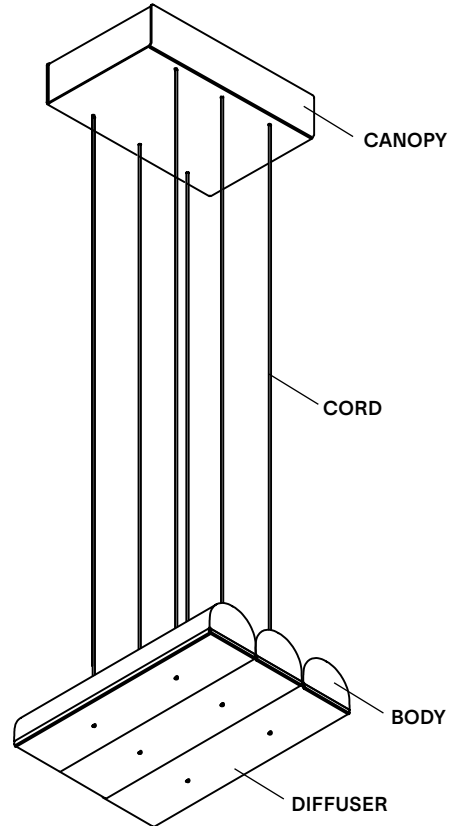

FINISH

BK
Textured
black

WH
Textured
white

AL
Polished
aluminum

BG
Textured
beige

TC
Textured
terracotta

CORD

BK
Black

WH
White

NOTES

- Must be installed by an electrician
- LED may only be changed by Lambert & Fils or other authorized personnel
- Not protected against liquids (refer to IP20)
- Offset option available upon request
- Additional charges for modifications or for special orders
- Please refer to maintenance sheet on our website for cleaning instructions

LAMP ANATOMY