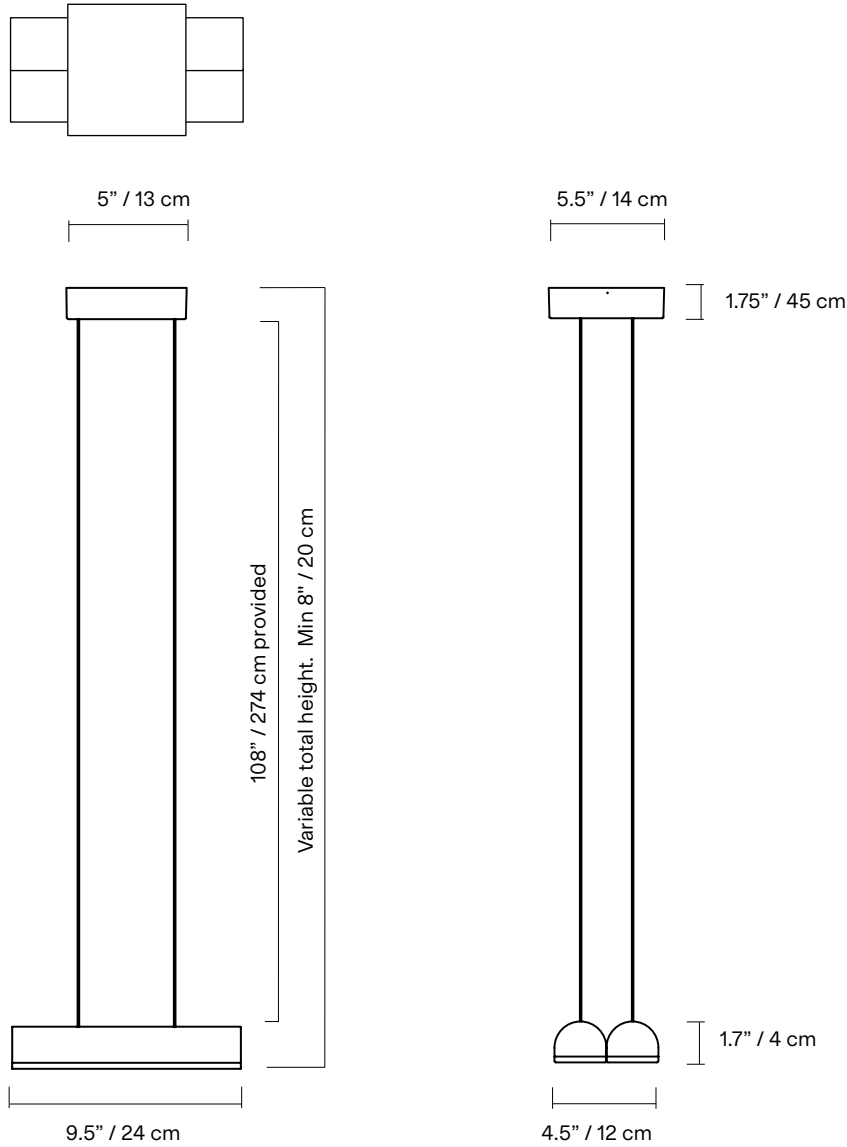

Hutchison 02

Hutchison is the thoughtful study of soft curves and hard lines—a rivalry of vertical and horizontal forces and a play of scale and repetition. Alone, it self-defines as a frank, decorative pendant light. In multiples, it evokes the iconic patterns of Middle Eastern archways and Roman terracotta roofs

TYPE	Suspension
CONSTRUCTION	Powder coated or polished aluminum body PMMA frosted diffuser Polyester cord
SPECIFICATIONS	Source: LED array, integrated Power consumption: 10.7W Lumen output: 3000K - 851lm 2700K - 774lm Colour rendering index: ≥90 CRI Colour consistency: 3 SDCM Expected lifetime: ≥50 000h
CONTROL	120/277V on/off, 0-10V, or phase dimming (120V only) 220-240V: On/Off, Phase Dimming
CORD LENGTH	108" / 275 cm
WEIGHT	3.4lbs / 1.6Kg
CERTIFICATIONS	     IP20
WARRANTY	2 years

NOTES

- Luminaire total height (ceiling to lowest point of luminaire). (108" / 274 cm wires provided)
Min - 8" / 20 cm
Max - 112" / 284 cm + variable
*For any height outside these parameters, contact Lambert & Fils
- Luminaire height is adjustable on site
- Luminaire cannot be installed on a slanted ceiling
- Dimensions are approximate and may vary slightly