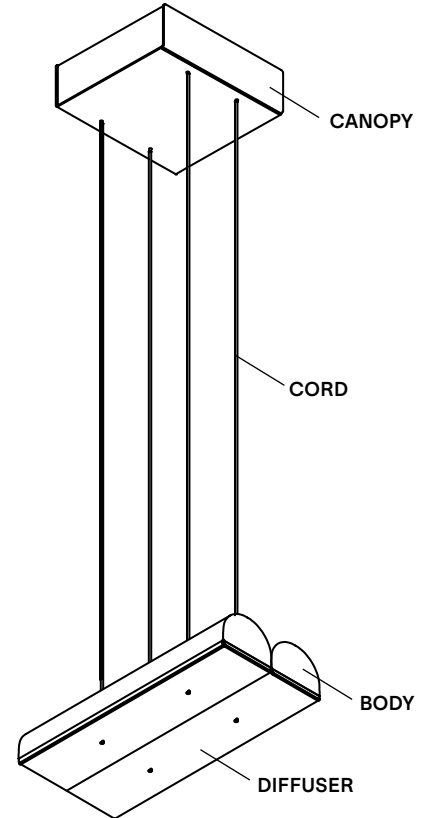

FINISH

BK
Textured
black

WH
Textured
white

AL
Polished
aluminum

BG
Textured
beige

TC
Textured
terracotta

CORD

BK
Black

WH
White

NOTES

- Must be installed by an electrician
- LED may only be changed by Lambert & Fils or other authorized personnel
- Not protected against liquids (refer to IP20)
- Offset option available upon request
- Additional charges for modifications or for special orders
- Please refer to maintenance sheet on our website for cleaning instructions

LAMP ANATOMY