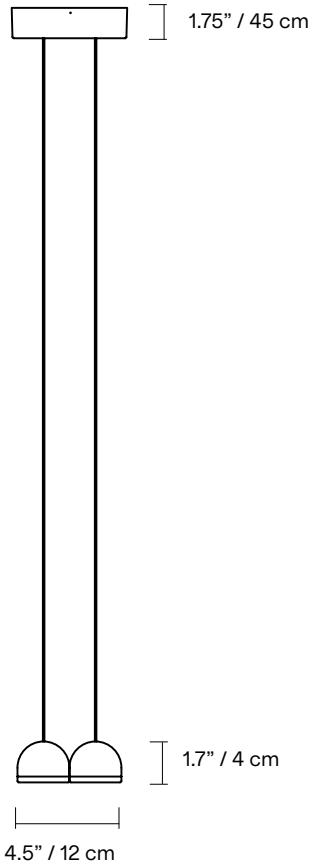

Hutchison 02

Hutchison is the thoughtful study of soft curves and hard lines—a rivalry of vertical and horizontal forces and a play of scale and repetition. Alone, it self-defines as a frank, decorative pendant light. In multiples, it evokes the iconic patterns of Middle Eastern archways and Roman terracotta roofs

TYPE	Suspension
CONSTRUCTION	Powder coated or polished aluminum body PMMA frosted diffuser Polyester cord
SPECIFICATIONS	Source: LED array, integrated Power consumption: 10.7W Lumen output: 3000K - 851lm 2700K - 774lm Colour rendering index: ≥90 CRI Colour consistency: 3 SDCM Expected lifetime: ≥50 000h
CONTROL	120/277V on/off, 0-10V, or phase dimming (120V only) 220-240V: On/Off, Phase Dimming
CORD LENGTH	108" / 275 cm
WEIGHT	3.4lbs / 1.6Kg
CERTIFICATIONS	     IP20
WARRANTY	2 years

NOTES

- Luminaire total height (ceiling to lowest point of luminaire). (108" / 274 cm wires provided)
Min - 8" / 20 cm
Max - 112" / 284 cm + variable
*For any height outside these parameters, contact Lambert & Fils
- Luminaire height is adjustable on site
- Luminaire cannot be installed on a slanted ceiling
- Dimensions are approximate and may vary slightly

5" / 13 cm

5.5" / 14 cm

FINISH

BK
Textured
black

WH
Textured
white

AL
Polished
aluminum

BG
Textured
beige

TC
Textured
terracotta