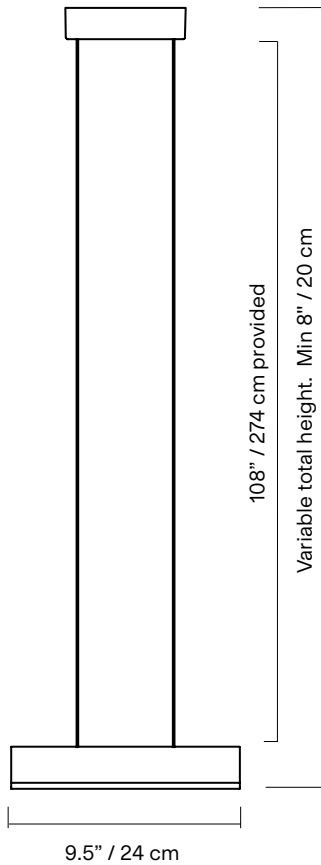

Hutchison 02

Hutchison is the thoughtful study of soft curves and hard lines—a rivalry of vertical and horizontal forces and a play of scale and repetition. Alone, it self-defines as a frank, decorative pendant light. In multiples, it evokes the iconic patterns of Middle Eastern archways and Roman terracotta roofs

TYPE	Suspension
CONSTRUCTION	Powder coated or polished aluminum body PMMA frosted diffuser Polyester cord
SPECIFICATIONS	Source: LED array, integrated Power consumption: 10.7W Lumen output: 3000K - 851lm 2700K - 774lm Colour rendering index: ≥90 CRI Colour consistency: 3 SDCM Expected lifetime: ≥50 000h
CONTROL	120/277V on/off, 0-10V, or phase dimming (120V only) 220-240V: On/Off, Phase Dimming
CORD LENGTH	108" / 275 cm
WEIGHT	3.4lbs / 1.6Kg
CERTIFICATIONS	     IP20
WARRANTY	2 years

NOTES

- Luminaire total height (ceiling to lowest point of luminaire). (108" / 274 cm wires provided)
Min - 8" / 20 cm
Max - 112" / 284 cm + variable
*For any height outside these parameters, contact Lambert & Fils
- Luminaire height is adjustable on site
- Luminaire cannot be installed on a slanted ceiling
- Dimensions are approximate and may vary slightly

5" / 13 cm

5.5" / 14 cm

FINISH

BK
Textured
black

WH
Textured
white

AL
Polished
aluminum

BG
Textured
beige

TC
Textured
terracotta