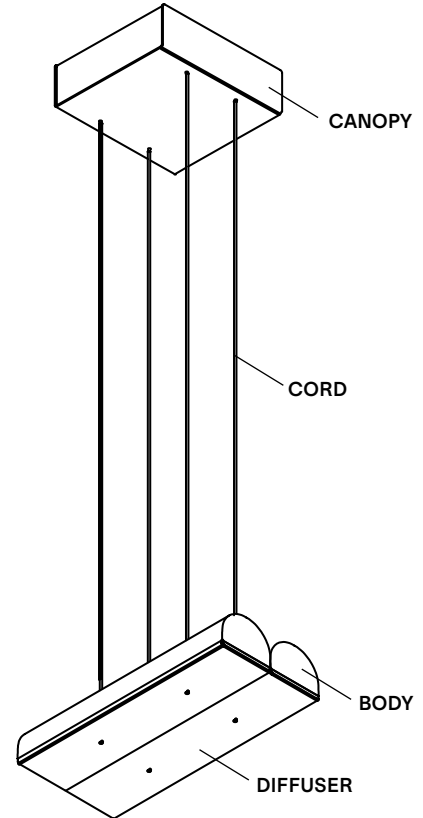

FINISH

BK
Textured
black

WH
Textured
white

AL
Polished
aluminum

BG
Textured
beige

TC
Textured
terracotta

CORD

BK
Black

WH
White

NOTES

- Must be installed by an electrician
- LED may only be changed by Lambert & Fils or other authorized personnel
- Not protected against liquids (refer to IP20)
- Offset option available upon request
- Additional charges for modifications or for special orders
- Please refer to maintenance sheet on our website for cleaning instructions

LAMP ANATOMY