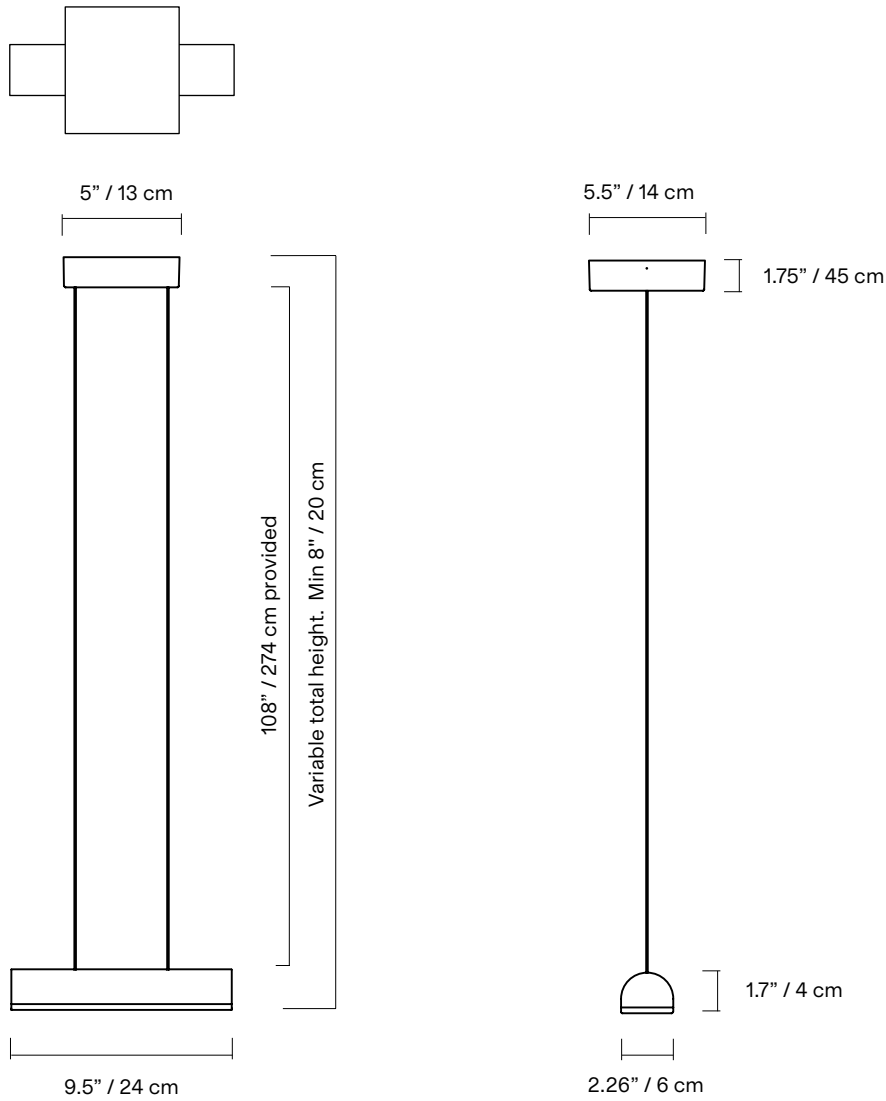

Hutchison 01

Hutchison is the thoughtful study of soft curves and hard lines—a rivalry of vertical and horizontal forces and a play of scale and repetition. Alone, it self-defines as a frank, decorative pendant light. In multiples, it evokes the iconic patterns of Middle Eastern archways and Roman terracotta roofs

TYPE	Suspension
CONSTRUCTION	Powder coated or polished aluminum body PMMA frosted diffuser Polyester cord
SPECIFICATIONS	Source: LED array, integrated Power consumption: 7.7W Lumen output: 3000K - 625lm 2700K - 568lm Colour rendering index: ≥ 90 CRI Colour consistency: 3 SDCM Expected lifetime: $\geq 50\,000$ h
CONTROL	120/277V on/off, 0-10V, or phase dimming (120V only) 220-240V: On/Off, Phase Dimming
CORD LENGTH	108" / 275 cm
WEIGHT	1.7lbs / 0.8Kg
CERTIFICATIONS	     IP20
WARRANTY	2 years

NOTES

- Luminaire total height (ceiling to lowest point of luminaire). (108" / 274 cm wires provided)
Min - 8" / 20 cm
Max - 112" / 284 cm + variable
*For any height outside these parameters, contact Lambert & Fils
- Luminaire height is adjustable on site
- Luminaire cannot be installed on a slanted ceiling
- Dimensions are approximate and may vary slightly