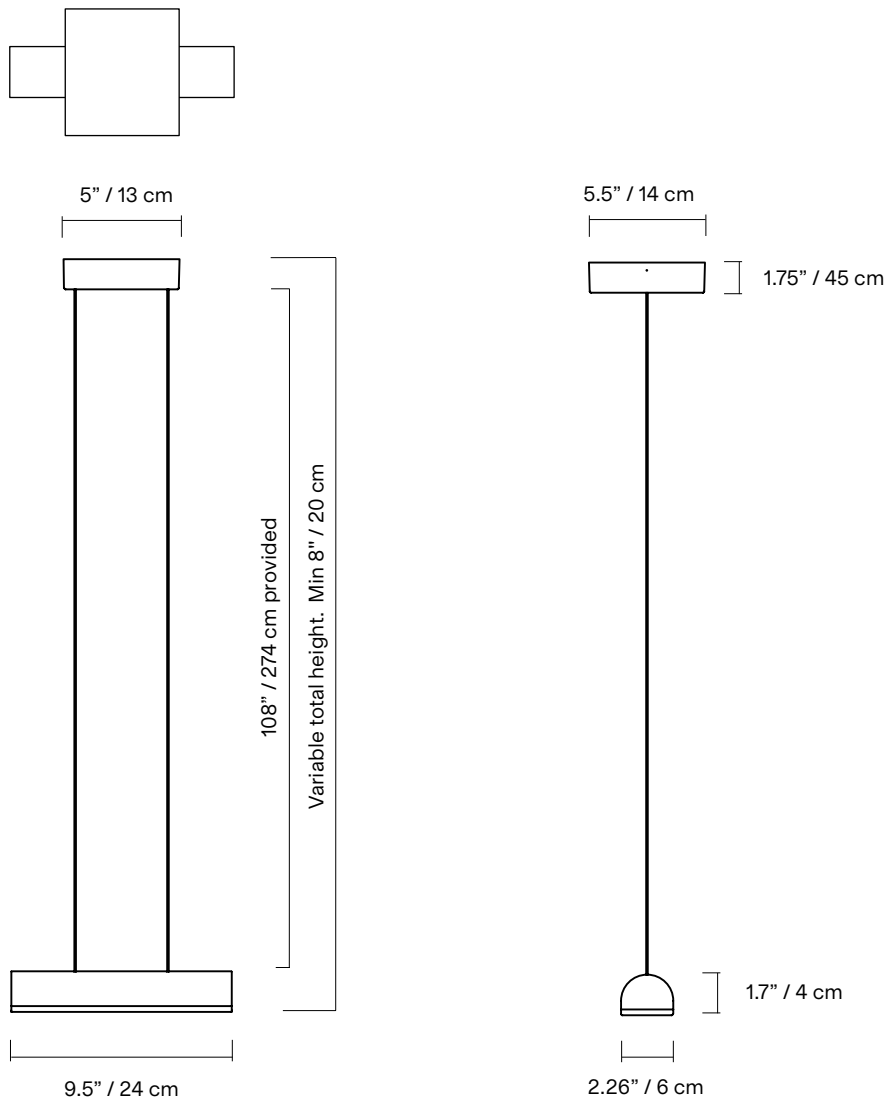

Hutchison 01

Hutchison is the thoughtful study of soft curves and hard lines—a rivalry of vertical and horizontal forces and a play of scale and repetition. Alone, it self-defines as a frank, decorative pendant light. In multiples, it evokes the iconic patterns of Middle Eastern archways and Roman terracotta roofs

TYPE	Suspension
CONSTRUCTION	Powder coated or polished aluminum body PMMA frosted diffuser Polyester cord
SPECIFICATIONS	Source: LED array, integrated Power consumption: 7.7W Lumen output: 3000K - 625lm 2700K - 568lm Colour rendering index: ≥90 CRI Colour consistency: 3 SDCM Expected lifetime: ≥50 000h
CONTROL	120/277V on/off, 0-10V, or phase dimming (120V only) 220-240V: On/Off, Phase Dimming
CORD LENGTH	108" / 275 cm
WEIGHT	1.7lbs / 0.8Kg
CERTIFICATIONS	     IP20
WARRANTY	2 years

NOTES

- Luminaire total height (ceiling to lowest point of luminaire). (108" / 274 cm wires provided)
Min - 8" / 20 cm
Max - 112" / 284 cm + variable
*For any height outside these parameters, contact Lambert & Fils
- Luminaire height is adjustable on site
- Luminaire cannot be installed on a slanted ceiling
- Dimensions are approximate and may vary slightly

LAMP ANATOMY

		Example	Fill with your selection
COLLECTION	HUT Hutchison	HUT	HUT
MODEL	01	01	01
BODY	BK Textured black WH Textured white AL Polished aluminum BG Textured beige TC Textured terracotta CC Custom colour*	BK	
CORD	BK Black WH White	BK	
CANOPY	BK Textured black WH Textured white BG Textured beige TC Textured terracotta CC Custom colour**	BK	
COLOUR TEMPERATURE (CCT)	WL Warm light (2700K) NL Neutral light (3000K) D27 Dim to warm (2700K-2200K) D30 Dim to warm (3000K-2200K) CCT Other CCT available upon request**	WL	
DIMMING	ZT 0-10V (120VAC only) PH Phase dimming	ZT	
FULL SKU		HUT01BKKBKWLZT	
NOTES			