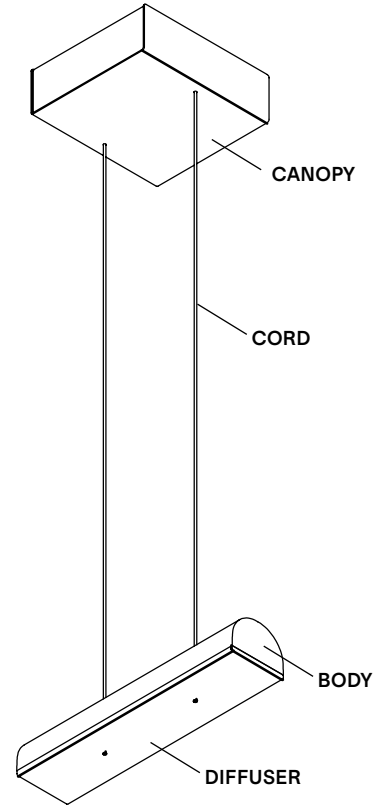

FINISH

BK
Textured
black

WH
Textured
white

AL
Polished
aluminum

BG
Textured
beige

TC
Textured
terracotta

CORD

BK
Black

WH
White

NOTES

- Must be installed by an electrician
- LED may only be changed by Lambert & Fils or other authorized personnel
- Not protected against liquids (refer to IP20)
- Offset option available upon request
- Additional charges for modifications or for special orders
- Please refer to maintenance sheet on our website for cleaning instructions

LAMP ANATOMY