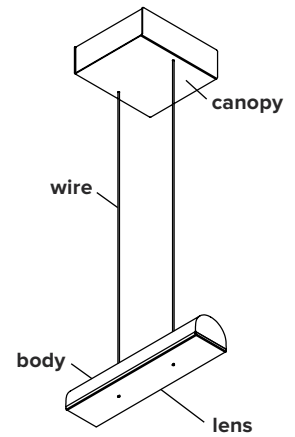

ORDER GUIDE: SKU

COLLECTION	MODEL	BODY	WIRE	CANOPY
HUT hutchison	01	BL black	BL black	BL black
	02	WH white	WH white	WH white
	03	TC terracotta		TC terracotta
	04	AL aluminum		
HUT	01	BL	BL	BL = HUT01BLBLBL

BODY

WIRE

CANOPY

CANOPIES

example