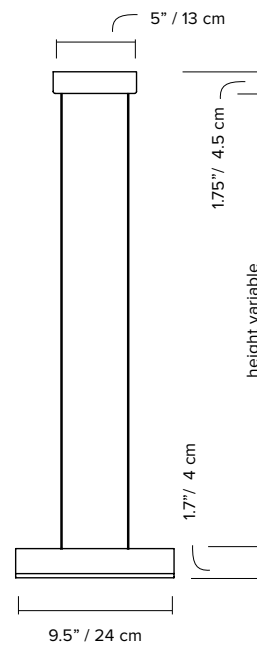

## HUTCHISON

<b>type:</b>	suspension			
<b>materials:</b>	powder coated or polished aluminum body PMMA lens polyester wire			
<b>wire length:</b>	108" / 275 cm			
<b>weight:</b>	<b>HUT01</b> 1.7 lb/ 0.8 kg	<b>HUT02</b> 3.4 lb/ 1.6 kg	<b>HUT03</b> 5.1 lb/ 2.4 kg	<b>HUT04</b> 6.8 lb/ 3.2 kg
<b>light source:</b>	8W Initial 700 lumen	16W Initial 1400 lumen	24W Initial 2100 lumen	32W Initial 2800 lumen
	Dim to warm 50 000 H CRI ≥90 2 years warranty 3 SDCM consistency IP20			
<b>voltage:</b>	(120-277V / 220-240V)			
<b>dimmer:</b>	refer to our recommended list of dimmer models			
<b>certifications:</b>	   <b>IP20</b>			
<b>notes:</b>	<ul style="list-style-type: none"> <li>– must be installed by an electrician</li> <li>– LED may only be changed by Lambert &amp; Fils or other authorized personnel</li> <li>– additional charges for modifications or for special orders</li> <li>– dimensions are approximate and may vary slightly</li> </ul>			

## ORDER GUIDE: SKU

COLLECTION	MODEL	BODY	WIRE	CANOPY
HUT hutchison	01	BL black	BL black	BL black
	02	WH white	WH white	WH white
	03	TC terracotta		TC terracotta
	04	AL aluminum		
HUT	01	BL	BL	BL = HUT01BLBLBL