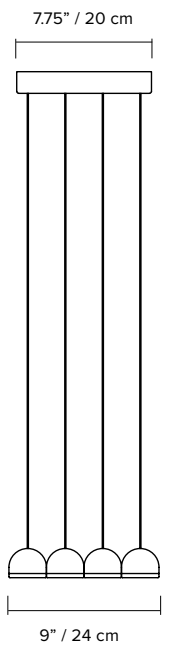

## HUTCHISON

<b>type:</b>	suspension			
<b>materials:</b>	powder coated or polished aluminum body PMMA lens polyester wire			
<b>wire length:</b>	108" / 275 cm			
<b>weight:</b>	<b>HUT01</b> 1.7 lb/ 0.8 kg	<b>HUT02</b> 3.4 lb/ 1.6 kg	<b>HUT03</b> 5.1 lb/ 2.4 kg	<b>HUT04</b> 6.8 lb/ 3.2 kg
<b>light source:</b>	8W Initial 700 lumen	16W Initial 1400 lumen	24W Initial 2100 lumen	32W Initial 2800 lumen
	Dim to warm 50 000 H CRI ≥90 2 years warranty 3 SDCM consistency IP20			
<b>voltage:</b>	(120-277V / 220-240V)			
<b>dimmer:</b>	refer to our recommended list of dimmer models			
<b>certifications:</b>	   <b>IP20</b>			
<b>notes:</b>	<ul style="list-style-type: none"> <li>– must be installed by an electrician</li> <li>– LED may only be changed by Lambert &amp; Fils or other authorized personnel</li> <li>– additional charges for modifications or for special orders</li> <li>– dimensions are approximate and may vary slightly</li> </ul>			

## ORDER GUIDE: SKU

COLLECTION	MODEL	BODY	WIRE	CANOPY
HUT hutchison	01	BL black	BL black	BL black
	02	WH white	WH white	WH white
	03	TC terracotta		TC terracotta
	04	AL aluminum		
HUT	01	BL	BL	BL = HUT01BLBLBL

### WIRE

black    white