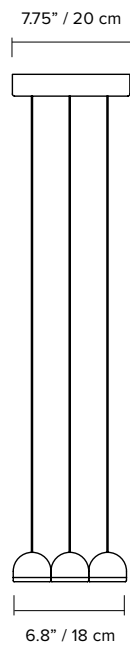

HUTCHISON 03