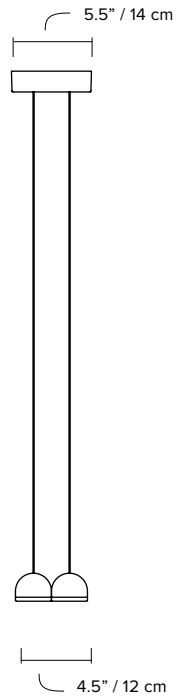

HUTCHISON 02