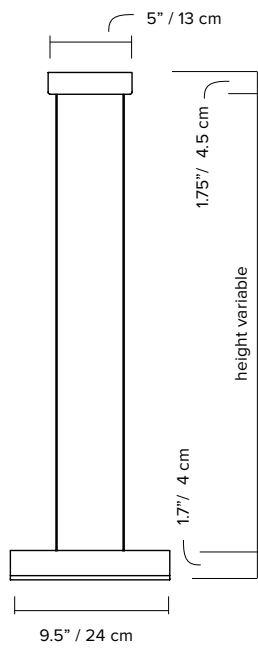

HUTCHISON 03