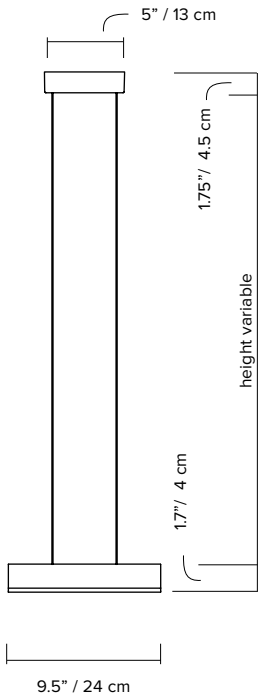

HUTCHISON 01