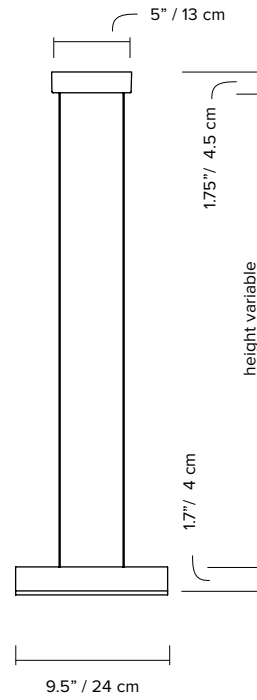

HUTCHISON 02