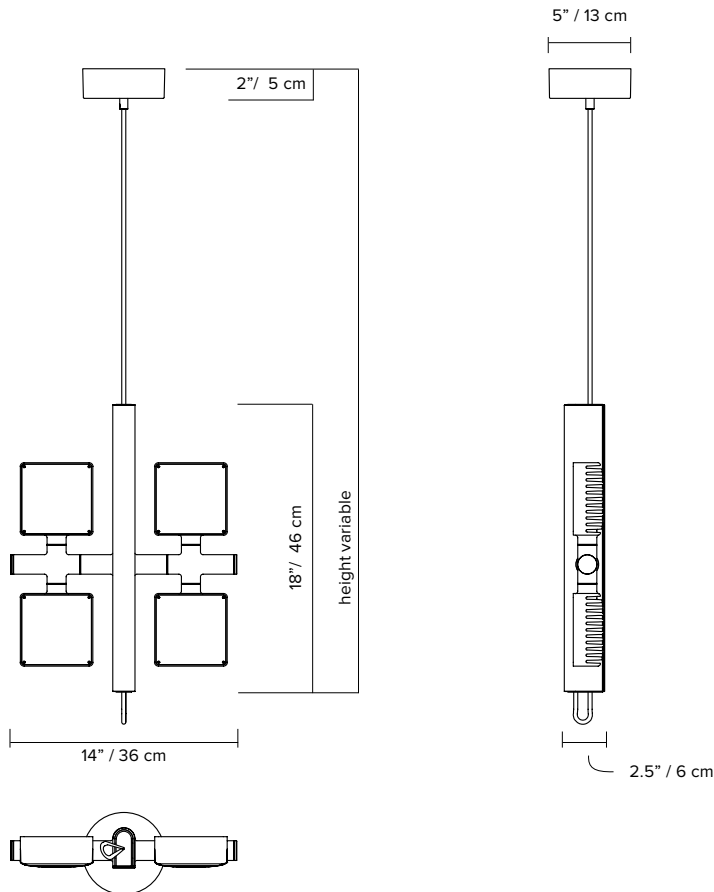

DORVAL 01

type: suspension

materials: powder coated aluminum body
prismatic PMMA lens
polyester wire

wire length: 108" / 275 cm

weight: 11.5 lb / 5.2 kg

light source: 35 W
Total delivered 2300 lumen
LED 2700k / 3000k / Dim to warm
30 000 H
CRI ≥90
2 years warranty
3 SDCM consistency

voltage: 120V / 277V

dimmer: refer to our recommended list of dimmer models

certifications:    

notes:

- must be installed by an electrician
- LED may only be changed by Lambert & Fils or other authorized personnel
- additional charges for modifications or for special orders
- dimensions are approximate and may vary slightly

ORDER GUIDE: SKU

COLLECTION	MODEL	BODY + CANOPY	LIGHT SOURCE
DOR dorval	01	BLBL black/black BLWH black/white LBLB light blue/light blue LBWH light blue/white WHWH white/white	WL warm light (2700K) NL neutral light (3000K) DW dim to warm (2700K to 2200K)
DOR	01	BLBL	WL = DOR01BLBLWL example