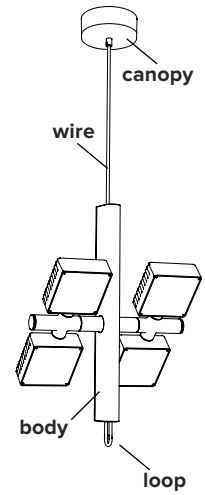

DORVAL 01

type: suspension

materials: powder coated aluminum body
prismatic PMMA lens
polyester wire

wire length: 108" / 275 cm

weight: 11.5 lb / 5.2 kg

light source: 35 W
Total delivered 2300 lumen
LED 2700k / 3000k / Dim to warm
30 000 H
CRI ≥90
2 years warranty
3 SDCM consistency

voltage: 120V / 277V

dimmer: refer to our recommended list of dimmer models

certifications:    

notes:

- must be installed by an electrician
- LED may only be changed by Lambert & Fils or other authorized personnel
- additional charges for modifications or for special orders
- dimensions are approximate and may vary slightly

ORDER GUIDE: SKU

COLLECTION	MODEL	BODY + CANOPY	LIGHT SOURCE
DOR dorval	01	BLBL black/black BLWH black/white LBLB light blue/light blue LBWH light blue/white WHWH white/white	WL warm light (2700K) NL neutral light (3000K) DW dim to warm (2700K to 2200K)
DOR	01	BLBL	WL = DOR01BLBLWL example