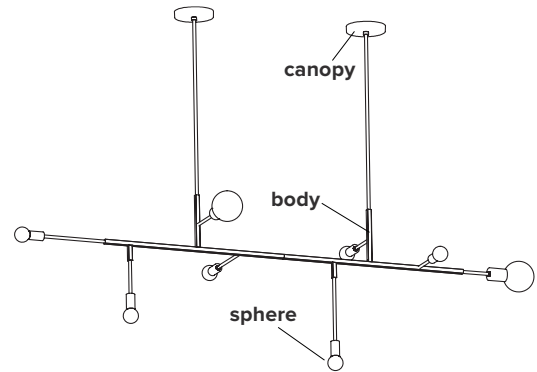

Cliff 07

type	suspension
materials	body : brass (BR) sphere : milk glass (G50 / G80) hardware : brass
total height	height to be specified upon order
weight	8 lb / 3.6 kg
light bulb	LED (included), 2x 4.5W + 6 x 3.5W
sockets	G9
voltage	120V / 240V
dimmer	refer to our recommended list of dimmer models
certifications	
notes	<ul style="list-style-type: none"> - must be installed by an electrician; - additional charges for modifications; - lead time between 12-15 weeks; - dimensions are approximate and may vary slightly.

ORDER GUIDE: SKU

<u>COLLECTION</u>	<u>MODEL</u>	<u>FINISH (body + hardware)</u>
CLI cliff	07	BR brass
		GR graphite
CLI	07	BR

= CLI07BR
example

FINISH

brass

black

graphite

CANOPY swivel option for slanted ceiling