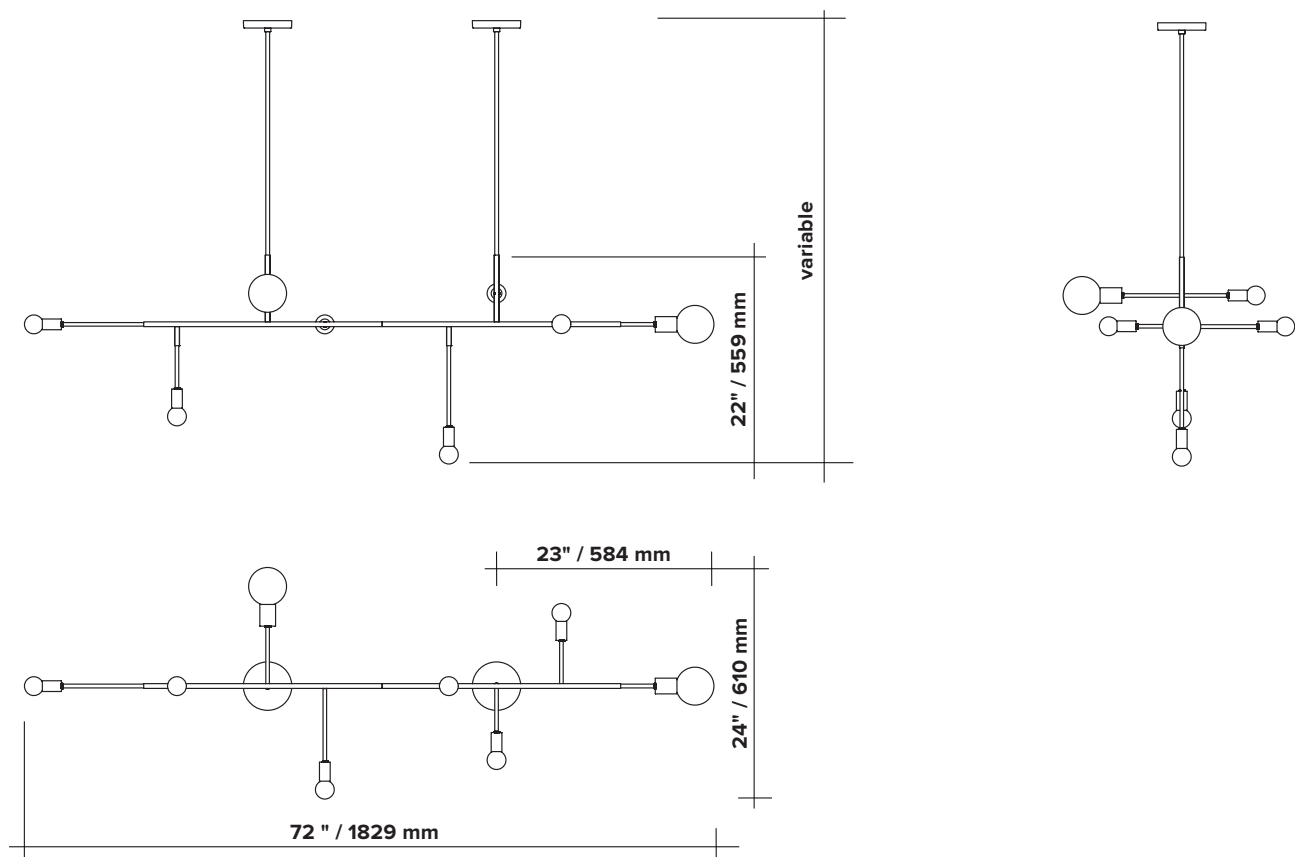

Cliff 07

type	suspension
materials	body : brass (BR) sphere : milk glass (G50 / G80) hardware : brass
total height	height to be specified upon order
weight	8 lb / 3.6 kg
light bulb	LED (included), 2x 4.5W + 6 x 3.5W
sockets	G9
voltage	120V / 240V
dimmer	refer to our recommended list of dimmer models
certifications	
notes	<ul style="list-style-type: none"> - must be installed by an electrician; - additional charges for modifications; - lead time between 12-15 weeks; - dimensions are approximate and may vary slightly.

ORDER GUIDE: SKU

<u>COLLECTION</u>	<u>MODEL</u>	<u>FINISH (body + hardware)</u>
CLI cliff	07	BR brass
		GR graphite
CLI	07	BR

= CLI07BR
example

FINISH

brass

black

graphite

CANOPY swivel option for slanted ceiling

SPHERES

G100 Ø ±4" / 100 mm

G80 Ø ±3" / 80 mm

G60 Ø ±2" / 60 mm

G50 Ø ±2" / 50 mm

tube Ø 1" / 27 mm
length ±2" / 60 mm

DIMMER LIST COMPATIBILITY FOR G9 LED BULBS – 120V

The dimming technology offering the best results is ELV (electronic low voltage) dimmers with reverse phase or trailing edge control.