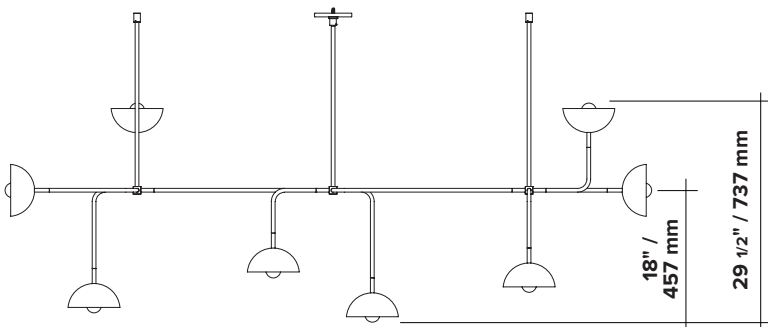

BEAUBIEN 09

type	suspension	
materials	body :	powder coated aluminium or brass
	hardware :	brass
	sphere :	milk glass (G50-G80)
	canopy:	powder coated steel or brass
total height	height to be specified upon order	
weight	12lb / 5.4kg	
light bulb	LED (included), 8 x 3.5W	
sockets	G9	
voltage	120V / 240V	
dimmer	refer to our recommended list of dimmer models	
certifications	 	
notes	<ul style="list-style-type: none"> - must be installed by an electrician; - additional charges for modifications; - lead time between 12-15 weeks; - dimensions are approximate and may vary slightly. 	

ORDER GUIDE: SKU

COLLECTION		MODEL	FINISH (body + hardware)	
BEA	beaubien	09	BLBR	black body brass hardware
			BLGR	black body graphite hardware
BEA		09	BLBR	= BEA09BLBR example

FINISH

brass

black

graphite