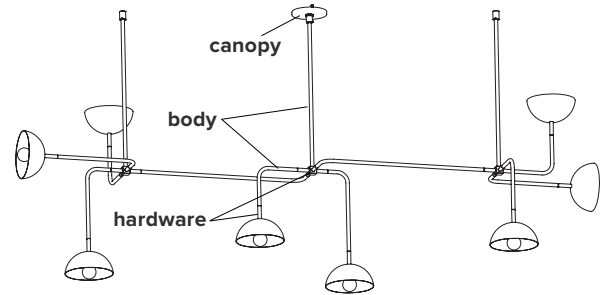

BEAUBIEN 09

type	suspension	
materials	body :	powder coated aluminium or brass
	hardware :	brass
	sphere :	milk glass (G50-G80)
	canopy:	powder coated steel or brass
total height	height to be specified upon order	
weight	12lb / 5.4kg	
light bulb	LED (included), 8 x 3.5W	
sockets	G9	
voltage	120V / 240V	
dimmer	refer to our recommended list of dimmer models	
certifications	 	
notes	<ul style="list-style-type: none"> - must be installed by an electrician; - additional charges for modifications; - lead time between 12-15 weeks; - dimensions are approximate and may vary slightly. 	

ORDER GUIDE: SKU

COLLECTION		MODEL	FINISH (body + hardware)	
BEA	beaubien	09	BLBR	black body brass hardware
			BLGR	black body graphite hardware
BEA		09	BLBR	= BEA09BLBR example

FINISH

brass

black

graphite

CANOPY

swivel option for slanted ceiling

LIGHT BULB & DIMMER SPECIFICATIONS

G9 SOCKETS

Frosted
4.5W
100V-120V / 240V
450 Lumens
2700 K
25 000 H
CRI ≥80
2 years warranty

Frosted
3.5W
100V-120V / 240V
350 Lumens
2700 K
25 000 H
CRI ≥80
2 years warranty