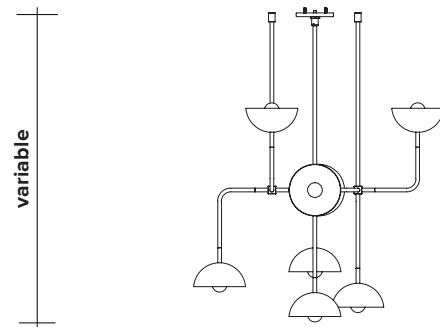

BEAUBIEN 09

type	suspension	
materials	body :	powder coated aluminium or brass
	hardware :	brass
	sphere :	milk glass (G50-G80)
	canopy:	powder coated steel or brass
total height	height to be specified upon order	
weight	12lb / 5.4kg	
light bulb	LED (included), 8 x 3.5W	
sockets	G9	
voltage	120V / 240V	
dimmer	refer to our recommended list of dimmer models	
certifications	 	
notes	<ul style="list-style-type: none"> - must be installed by an electrician; - additional charges for modifications; - lead time between 12-15 weeks; - dimensions are approximate and may vary slightly. 	

ORDER GUIDE: SKU

COLLECTION		MODEL	FINISH (body + hardware)	
BEA	beaubien	09	BLBR	black body brass hardware
			BLGR	black body graphite hardware
BEA		09	BLBR	= BEA09BLBR example

FINISH

brass

black

graphite

CANOPY

swivel option for slanted ceiling

LIGHT BULB & DIMMER SPECIFICATIONS

G9 SOCKETS

Frosted
4.5W
100V-120V / 240V
450 Lumens
2700 K
25 000 H
CRI ≥80
2 years warranty

Frosted
3.5W
100V-120V / 240V
350 Lumens
2700 K
25 000 H
CRI ≥80
2 years warranty