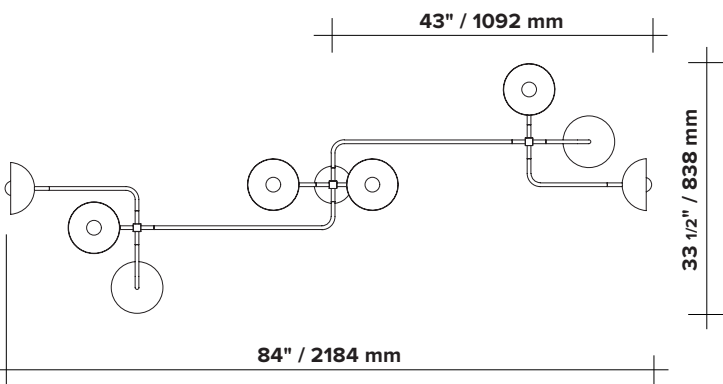

BEAUBIEN 09

type	suspension	
materials	body :	powder coated aluminium or brass
	hardware :	brass
	sphere :	milk glass (G50-G80)
	canopy:	powder coated steel or brass
total height	height to be specified upon order	
weight	12lb / 5.4kg	
light bulb	LED (included), 8 x 3.5W	
sockets	G9	
voltage	120V / 240V	
dimmer	refer to our recommended list of dimmer models	
certifications	 	
notes	<ul style="list-style-type: none"> - must be installed by an electrician; - additional charges for modifications; - lead time between 12-15 weeks; - dimensions are approximate and may vary slightly. 	

ORDER GUIDE: SKU

COLLECTION		MODEL	FINISH (body + hardware)	
BEA	beaubien	09	BLBR	black body brass hardware
			BLGR	black body graphite hardware
BEA		09	BLBR	= BEA09BLBR example

FINISH

brass

black

graphite

CANOPY

swivel option for slanted ceiling

LIGHT BULB & DIMMER SPECIFICATIONS

G9 SOCKETS

Frosted
4.5W
100V-120V / 240V
450 Lumens
2700 K
25 000 H
CRI ≥80
2 years warranty

Frosted
3.5W
100V-120V / 240V
350 Lumens
2700 K
25 000 H
CRI ≥80
2 years warranty

SPHERES

G100 Ø ±4" / 100 mm

G80 Ø ±3" / 80 mm

G60 Ø ±2" / 60 mm

G50 Ø ±2" / 50 mm

tube Ø 1" / 27 mm
length ±2" / 60 mm

DIMMER LIST COMPATIBILITY FOR G9 LED BULBS – 120V

The dimming technology offering the best results is ELV (electronic low voltage) dimmers with reverse phase or trailing edge control.