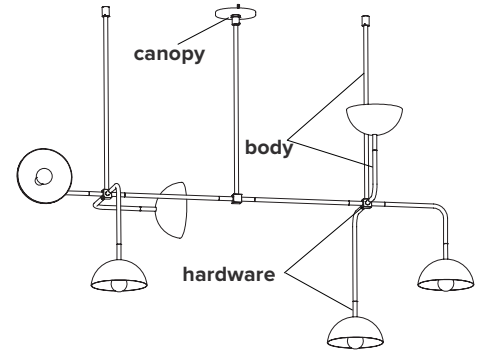

BEAUBIEN 08

- type** suspension
- materials** body : powder coated aluminium
hardware : brass
sphere : milk glass (G50-G80)
canopy: powder coated steel
- total height** height to be specified upon order
- weight** 6 lb / 2.7kg
- light bulb** LED (included), 6 x 3.5W
- sockets** G9
- voltage** 120V / 240V
- dimmer** refer to our recommended list of dimmer models
- certifications** 
- notes**
 - must be installed by an electrician;
 - additional charges for modifications;
 - lead time between 12-15 weeks;
 - dimensions are approximate and may vary slightly.

ORDER GUIDE: SKU

COLLECTION		MODEL	FINISH (body + hardware)
BEA	beaubien	08	BLBR black body brass hardware BLGR black body graphite hardware
BEA		08	BLBR

= **BEA08BLBR**
example

FINISH

brass

black

graphite

CANOPY swivel option for slanted ceiling