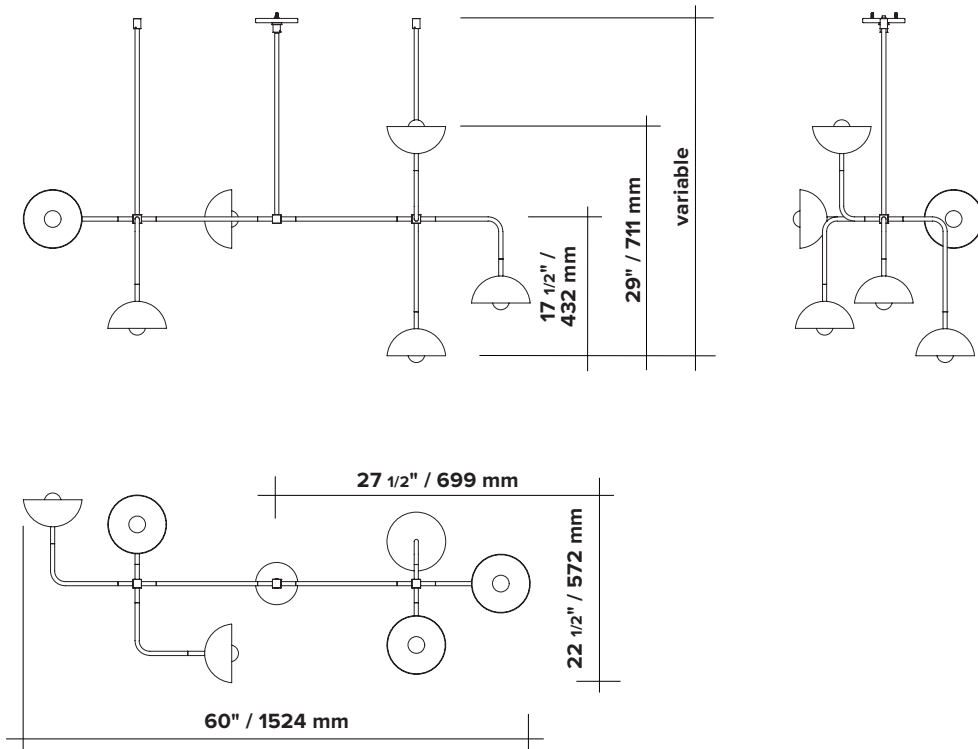

BEAUBIEN 08

- type** suspension
- materials** body : powder coated aluminium
hardware : brass
sphere : milk glass (G50-G80)
canopy: powder coated steel
- total height** height to be specified upon order
- weight** 6 lb / 2.7kg
- light bulb** LED (included), 6 x 3.5W
- sockets** G9
- voltage** 120V / 240V
- dimmer** refer to our recommended list of dimmer models
- certifications** 
- notes**
 - must be installed by an electrician;
 - additional charges for modifications;
 - lead time between 12-15 weeks;
 - dimensions are approximate and may vary slightly.

ORDER GUIDE: SKU

COLLECTION		MODEL	FINISH (body + hardware)
BEA	beaubien	08	BLBR black body brass hardware BLGR black body graphite hardware
BEA		08	BLBR

= **BEA08BLBR**
example

FINISH

brass

black

graphite

CANOPY swivel option for slanted ceiling

SPHERES

G100 Ø ±4" / 100 mm

G80 Ø ±3" / 80 mm

G60 Ø ±2" / 60 mm

G50 Ø ±2" / 50 mm

tube Ø 1" / 27 mm
length ±2" / 60 mm

DIMMER LIST COMPATIBILITY FOR G9 LED BULBS – 120V

The dimming technology offering the best results is ELV (electronic low voltage) dimmers with reverse phase or trailing edge control.