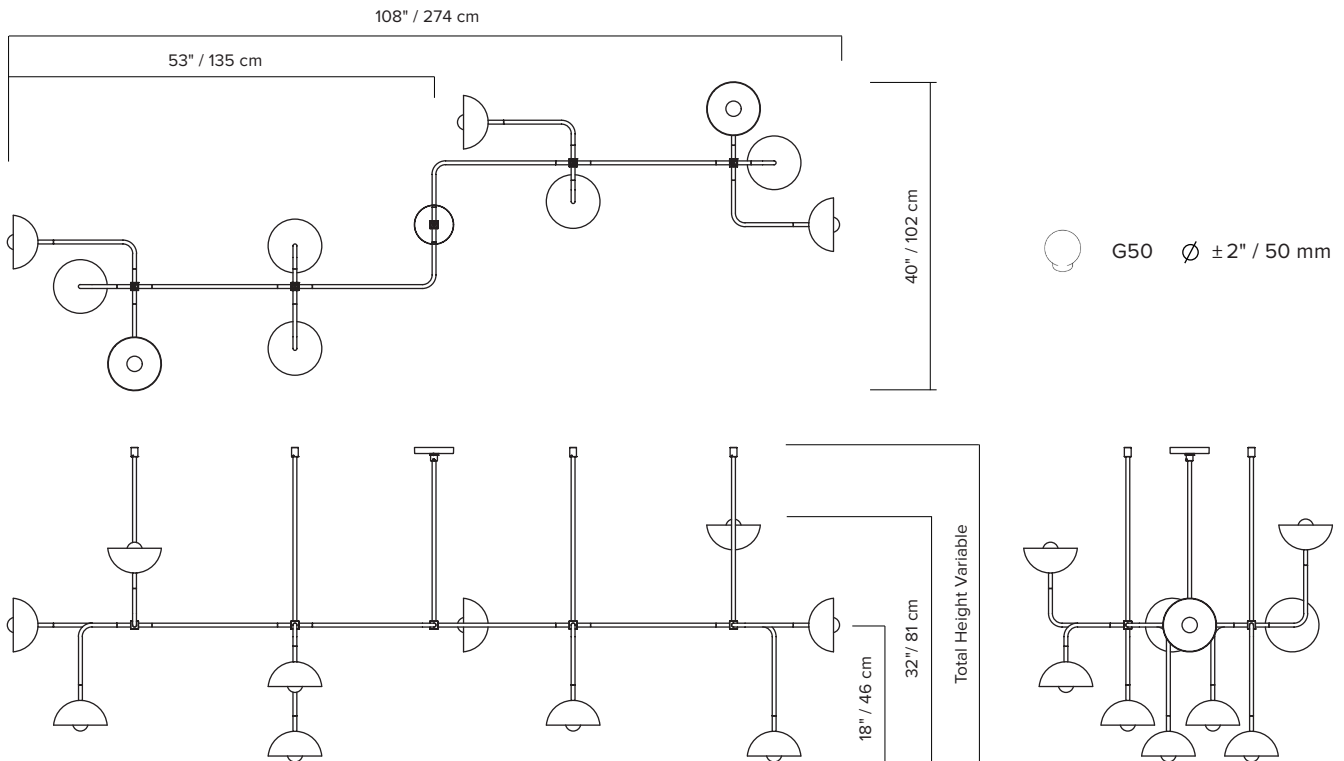

type: suspension

construction: powder coated aluminum shade and body
powder coated steel canopy
brass hardware
milk glass globe

specifications: source: LED lamp provided (G9 base)
power consumption: 10 x 3.5W
lumen output: 1790lm
colour temperature: 2700K included
* 3000K available upon request
colour rendering index: 80 CRI standard
* ≥ 90 CRI upon request
expected lifetime: 25 000h

control: refer to our recommended list of dimmer models

weight: min. 24lb / 10.8kg

certifications:    

warranty: 2 years

*dimensions are approximate and may vary slightly

ORDER GUIDE: SKU

COLLECTION		MODEL	FINISH (body + hardware)	
BEA	beaubien	10	BKBR	black/brass
			BKGR	black/graphite
			BRBR	brass/brass
BEA		10	BKBR	= BEA10BKBR <i>example</i>