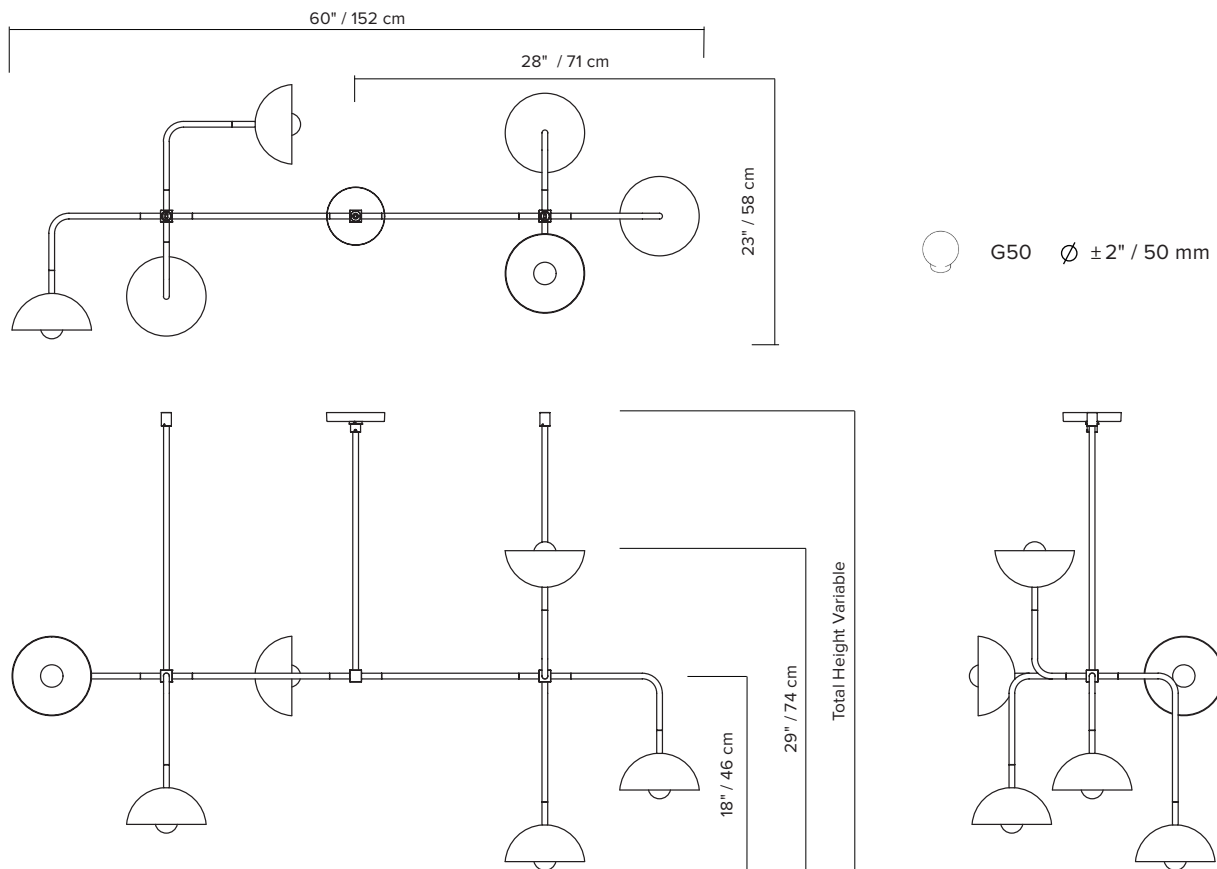

- type:** suspension
- construction:** powder coated aluminum shade and body  
powder coated steel canopy  
brass hardware  
milk glass globe
- specifications:** source: LED lamp provided (G9 base)  
power consumption: 6 x 3.5W  
lumen output: 1084lm  
colour temperature: 2700K included  
\* 3000K available upon request  
colour rendering index: 80 CRI standard  
\* ≥ 90 CRI upon request  
expected lifetime: 25 000h
- control:** refer to our recommended list of dimmer models
- weight:** 6lb / 2.7kg
- certifications:**     IP20
- warranty:** 2 years

\*dimensions are approximate and may vary slightly