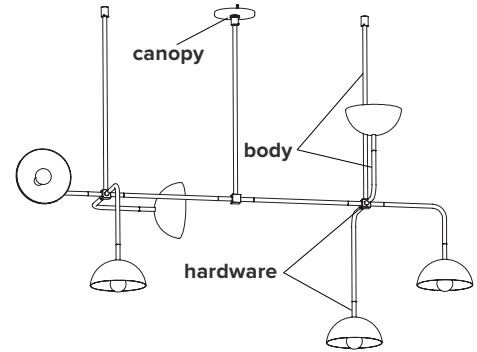

ORDER GUIDE: SKU

COLLECTION		MODEL	FINISH (body + hardware)	
BEA	beaubien	08	BKBR	black/brass
			BKGR	black/graphite
			BRBR	brass/brass
BEA		08	BKBR	= BEA08BKBR example

FINISH

*shades are flat black inside and out

flat black   graphite   brass

NOTES:

- must be installed by an electrician
- not protected against liquids (refer to IP20)
- additional charges for modifications or for special orders
- please refer to maintenance sheet on website for cleaning instructions