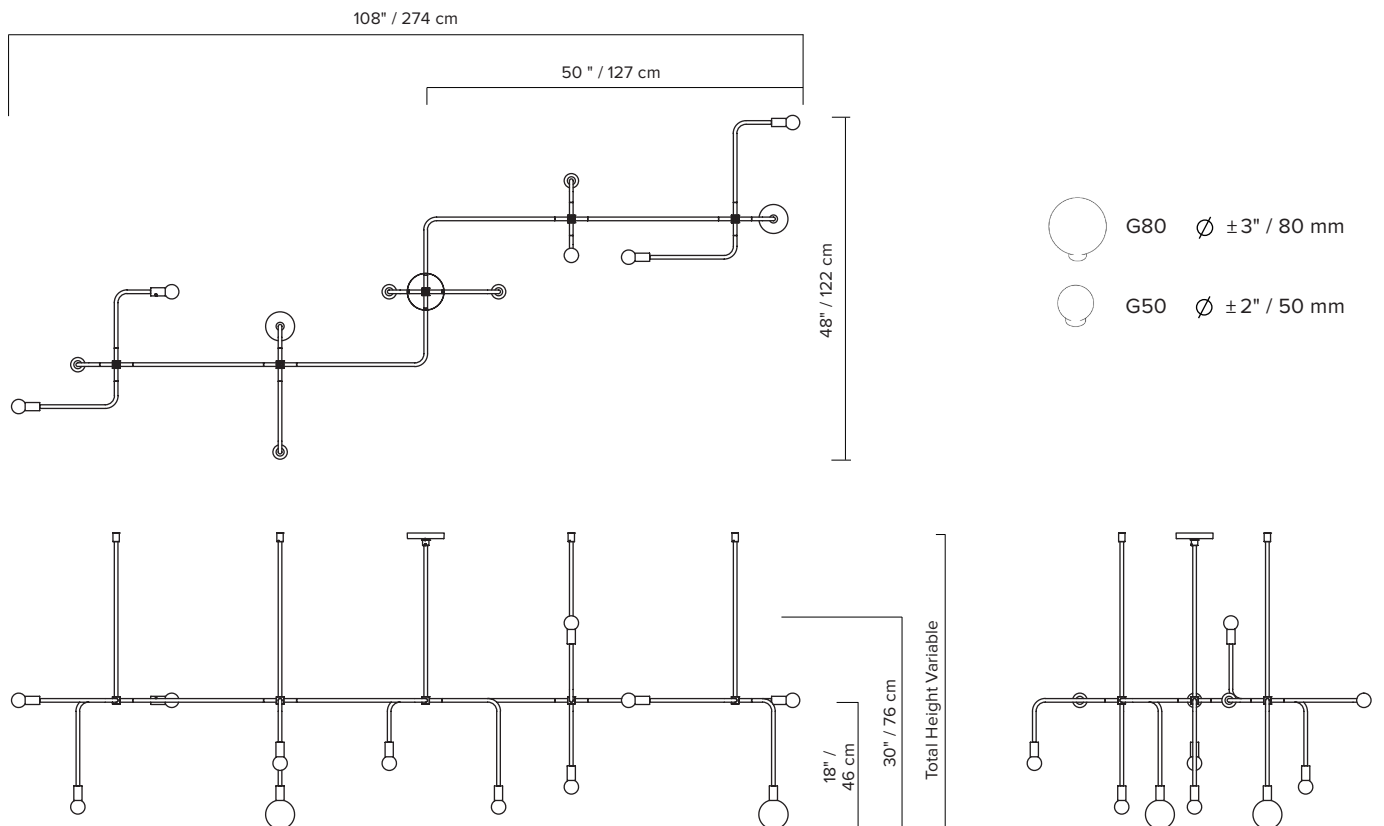

- type:** suspension
- construction:** powder coated aluminum body
powder coated steel canopy
brass hardware
milk glass globe
- specifications:** source: LED lamp provided (G9 base)
power consumption: 2 x 4.5W, 10 x 3.5W
lumen output: 3746lm
colour temperature: 2700K included
* 3000K available upon request
colour rendering index: 80 CRI standard
* ≥ 90 CRI upon request
expected lifetime: 25 000h
- control:** refer to our recommended list of dimmer models
- weight:** min. 24lb / 10.8kg
- certifications:**     IP20
- warranty:** 2 years

*dimensions are approximate and may vary slightly

ORDER GUIDE: SKU

<u>COLLECTION</u>	<u>MODEL</u>	<u>FINISH (body + hardware)</u>
BEA beaubien	07	BKBR black/brass
		BKGR black/graphite
		BRBR brass/brass
BEA	07	BKBR = BEA07BKBR example