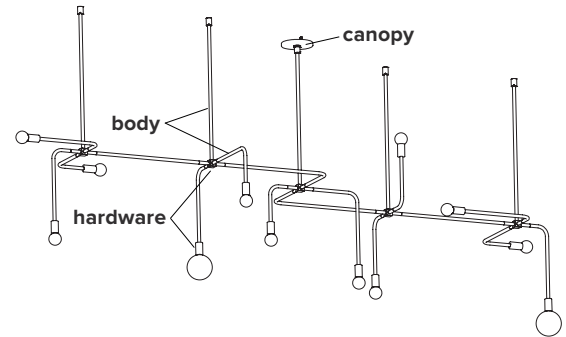

- type:** suspension
- construction:** powder coated aluminum body
powder coated steel canopy
brass hardware
milk glass globe
- specifications:** source: LED lamp provided (G9 base)
power consumption: 2 x 4.5W, 10 x 3.5W
lumen output: 3746lm
colour temperature: 2700K included
* 3000K available upon request
colour rendering index: 80 CRI standard
* ≥ 90 CRI upon request
expected lifetime: 25 000h
- control:** refer to our recommended list of dimmer models
- weight:** min. 24lb / 10.8kg
- certifications:**     IP20
- warranty:** 2 years

*dimensions are approximate and may vary slightly

ORDER GUIDE: SKU

<u>COLLECTION</u>	<u>MODEL</u>	<u>FINISH (body + hardware)</u>
BEA beaubien	07	BKBR black/brass
		BKGR black/graphite
		BRBR brass/brass
BEA	07	BKBR = BEA07BKBR example