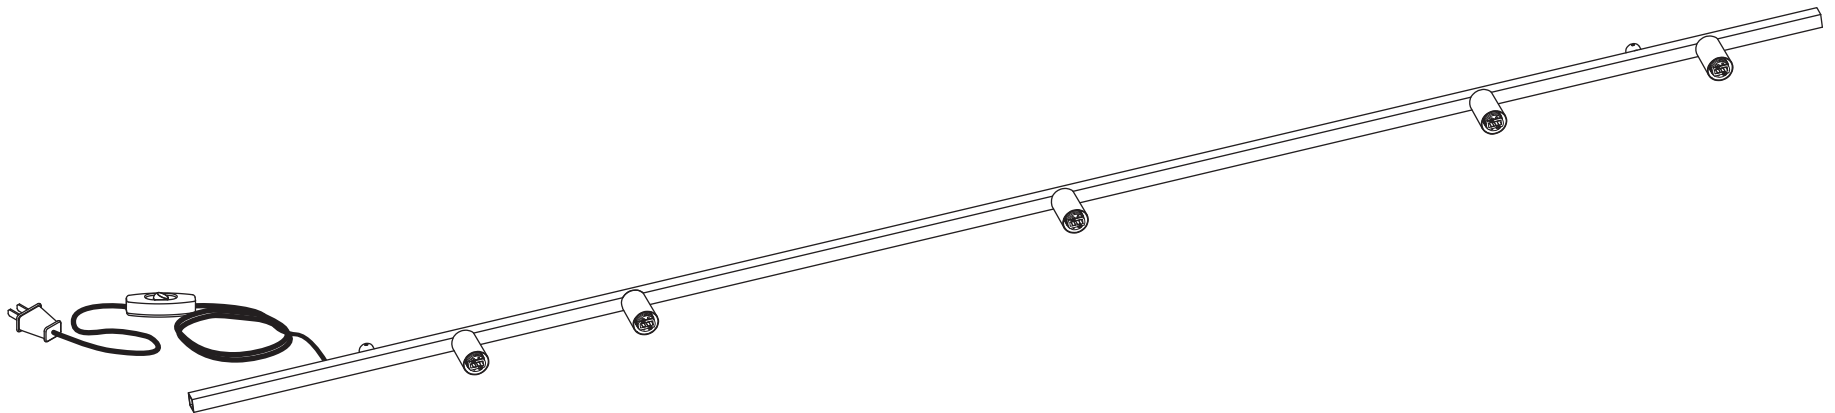

DOT LINE WALL SOFTWARE

- 
- Use appropriate screws and anchors where necessary
 - Wear enclosed gloves when handling lamp
 - Handle materials with care. Please consult lamp maintenance sheet on our web site
 - Should be used exclusively as a lamp and not as a shelving, display or hanging unit

* Use appropriate anchors

1

2

* Screw gently, but firmly

3

4