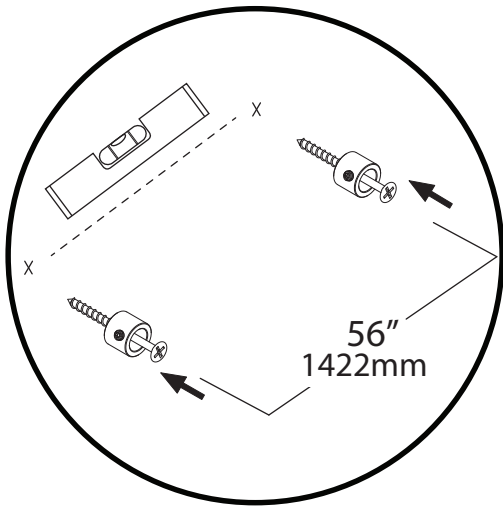

DOT LINE WALL SOFTWARE

- 
- Use appropriate screws and anchors where necessary
 - Wear enclosed gloves when handling lamp
 - Handle materials with care. Please consult lamp maintenance sheet on our web site
 - Should be used exclusively as a lamp and not as a shelving, display or hanging unit

* Use appropriate anchors

1

2

* Screw gently, but firmly

3

4