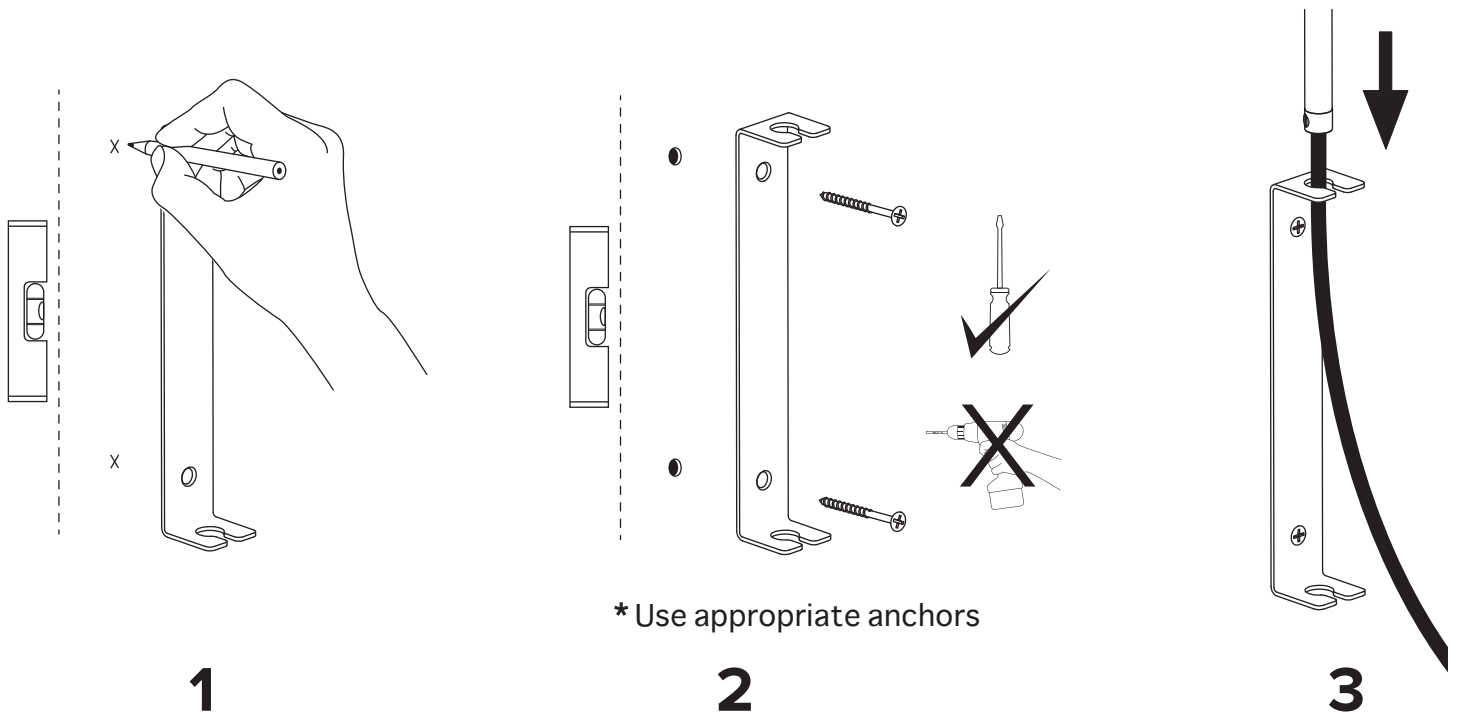

WALDORF WALL LARGE SOFTWARE

1 x 

2 x 

1 x 

1 x 

4.5W

G60

- Use appropriate screws and anchors where necessary
- Wear enclosed gloves when handling lamp
- Handle materials with care. Please consult lamp maintenance sheet on our web site

* Use appropriate anchors