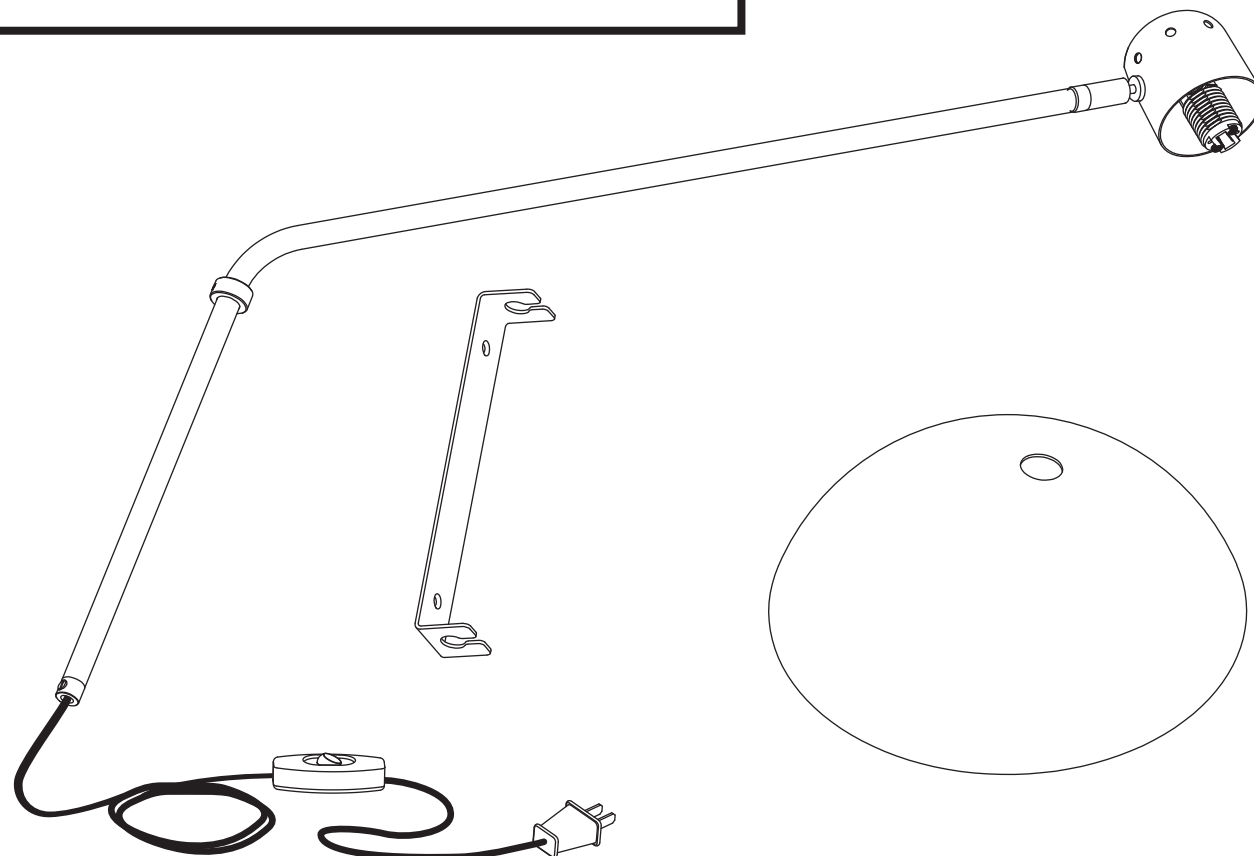

WALDORF WALL LARGE SOFTWARE

1 x 

2 x 

1 x 

1 x 

4.5W

G60

- Use appropriate screws and anchors where necessary
- Wear enclosed gloves when handling lamp
- Handle materials with care. Please consult lamp maintenance sheet on our web site

* Use appropriate anchors