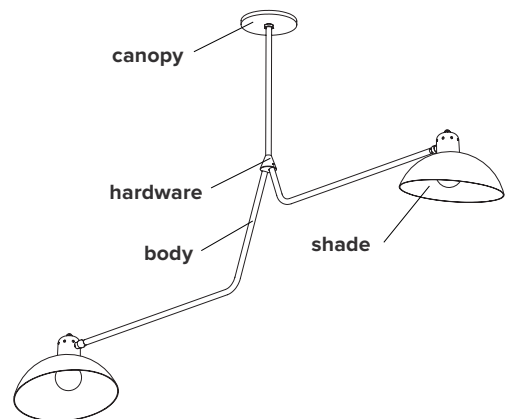

WALDORF SUSPENSION DOUBLE

type	suspension					
materials	shade :	powder coated steel & aluminium				
	body :	powder coated aluminium				
	sphere :	milk glass (G60)				
	hardware :	brass				
	canopy :	powder coated steel				
total height	24"	28"	32"	36"	42"	54"
	610 mm	711 mm	813 mm	914 mm	1067 mm	1372 mm
	weight min. 3.5 lb / 1.6 kg - max. 3.7 lb / 1.7 kg					
	light bulb LED (included), 2x 4.5W					
	sockets G9					
	voltage 120V / 240V					
dimmer	refer to our recommended list of dimmer models					
certifications	  					
notes	<ul style="list-style-type: none"> - must be installed by an electrician; - additional charges for modifications or for special orders; - lead time between 8-9 weeks; - dimensions are approximate and may vary slightly. 					

ORDER GUIDE: SKU

<u>COLLECTION</u>	<u>MODEL</u>	<u>FINISH (shade and body, hardware)</u>	<u>HEIGHT</u>
WAL waldorf	08	BLBR black shade and body, brass hardware BLGR black shade and body, graphite hardware WHBR white shade and body, brass hardware	A 24" / 610 mm B 28" / 711 mm C 32" / 813 mm D 36" / 914 mm E 42" / 1067 mm F 54" / 1372 mm V custom
WAL	08	BLBR	A = WAL08BLBRA <i>example</i>

FINISH

brass

flat black

graphite

flat white

CANOPY swivel option for slanted ceiling

LIGHT BULB & DIMMER SPECIFICATIONS

G9 SOCKETS