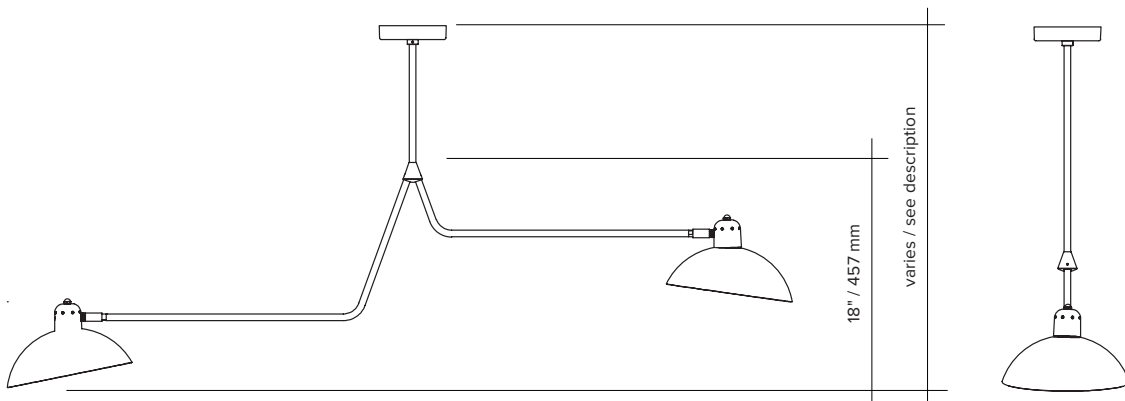

WALDORF SUSPENSION DOUBLE

type	suspension					
materials	shade :	powder coated steel & aluminium				
	body :	powder coated aluminium				
	sphere :	milk glass (G60)				
	hardware :	brass				
	canopy :	powder coated steel				
total height	24"	28"	32"	36"	42"	54"
	610 mm	711 mm	813 mm	914 mm	1067 mm	1372 mm
	weight min. 3.5 lb / 1.6 kg - max. 3.7 lb / 1.7 kg					
	light bulb LED (included), 2x 4.5W					
	sockets G9					
	voltage 120V / 240V					
dimmer	refer to our recommended list of dimmer models					
certifications	  					
notes	<ul style="list-style-type: none"> - must be installed by an electrician; - additional charges for modifications or for special orders; - lead time between 8-9 weeks; - dimensions are approximate and may vary slightly. 					

ORDER GUIDE: SKU

<u>COLLECTION</u>	<u>MODEL</u>	<u>FINISH (shade and body, hardware)</u>	<u>HEIGHT</u>
WAL waldorf	08	BLBR black shade and body, brass hardware BLGR black shade and body, graphite hardware WHBR white shade and body, brass hardware	A 24" / 610 mm B 28" / 711 mm C 32" / 813 mm D 36" / 914 mm E 42" / 1067 mm F 54" / 1372 mm V custom
WAL	08	BLBR	A = WAL08BLBRA <i>example</i>