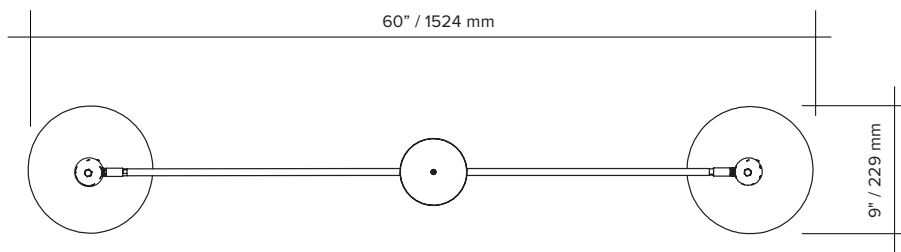

WALDORF SUSPENSION DOUBLE

type	suspension					
materials	shade :	powder coated steel & aluminium				
	body :	powder coated aluminium				
	sphere :	milk glass (G60)				
	hardware :	brass				
	canopy :	powder coated steel				
total height	24"	28"	32"	36"	42"	54"
	610 mm	711 mm	813 mm	914 mm	1067 mm	1372 mm
	weight min. 3.5 lb / 1.6 kg - max. 3.7 lb / 1.7 kg					
	light bulb LED (included), 2x 4.5W					
	sockets G9					
	voltage 120V / 240V					
dimmer	refer to our recommended list of dimmer models					
certifications	  					
notes	<ul style="list-style-type: none"> - must be installed by an electrician; - additional charges for modifications or for special orders; - lead time between 8-9 weeks; - dimensions are approximate and may vary slightly. 					

ORDER GUIDE: SKU

<u>COLLECTION</u>	<u>MODEL</u>	<u>FINISH (shade and body, hardware)</u>	<u>HEIGHT</u>
WAL waldorf	08	BLBR black shade and body, brass hardware BLGR black shade and body, graphite hardware WHBR white shade and body, brass hardware	A 24" / 610 mm B 28" / 711 mm C 32" / 813 mm D 36" / 914 mm E 42" / 1067 mm F 54" / 1372 mm V custom
WAL	08	BLBR	A = WAL08BLBRA <i>example</i>