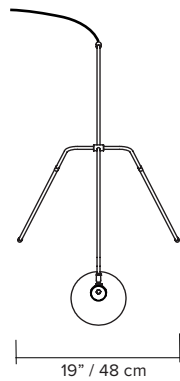

WALDORF GRUE FLOOR

The main feature of the Waldorf Collection combines an open hemispherical shade with a cylindrical socket cover. This composite shade is deployed in suspension and wall-mounted configurations with natural brass and powder coated rods. Swivelling shades and other moving parts add functional flexibility to the crisp, streamlined forms of this collection.

type:	floor
construction:	brass body and hardware powder coated steel and aluminium shade milk glass globe vinyl cord
specifications:	source: LED lamp provided (G9 base) power consumption: 4.5W lumen output: 133lm colour temperature: 2700K included * 3000K available upon request colour rendering index: 80 CRI standard * ≥ 90 CRI upon request expected lifetime: ≥ 25 000h
cord:	96" / 244 cm, footswitch at 24" / 61 cm from lamp
weight:	3 lb / 1.4 kg
certifications:	    IP20
warranty:	2 years

*dimensions are approximate and may vary slightly

ORDER GUIDE: SKU

COLLECTION	MODEL	FINISH (shade, body)	CORD
WAL waldorf	01	BKBR black, brass	BK black
		BKGR black, graphite	WH white
		WHBR white, brass	
WAL	01	BKBR	BK
= WAL01BKBRBK <i>example</i>			