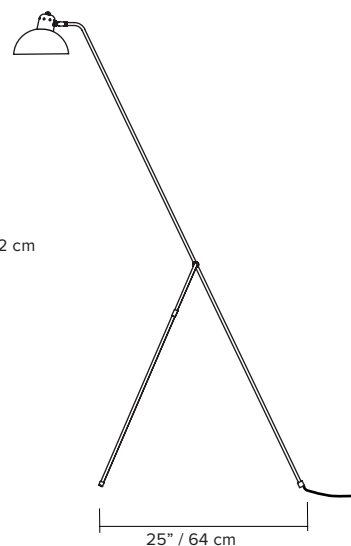

WALDORF GRUE FLOOR

The main feature of the Waldorf Collection combines an open hemispherical shade with a cylindrical socket cover. This composite shade is deployed in suspension and wall-mounted configurations with natural brass and powder coated rods. Swivelling shades and other moving parts add functional flexibility to the crisp, streamlined forms of this collection.

type:	floor
construction:	brass body and hardware powder coated steel and aluminium shade milk glass globe vinyl cord
specifications:	source: LED lamp provided (G9 base) power consumption: 4.5W lumen output: 133lm colour temperature: 2700K included * 3000K available upon request colour rendering index: 80 CRI standard * ≥ 90 CRI upon request expected lifetime: ≥ 25 000h
cord:	96" / 244 cm, footswitch at 24" / 61 cm from lamp
weight:	3 lb / 1.4 kg
certifications:	    IP20
warranty:	2 years

*dimensions are approximate and may vary slightly

ORDER GUIDE: SKU

COLLECTION	MODEL	FINISH (shade, body)	CORD
WAL waldorf	01	BKBR black, brass	BK black
		BKGR black, graphite	WH white
		WHBR white, brass	
WAL	01	BKBR	BK
= WAL01BKBRBK <i>example</i>			