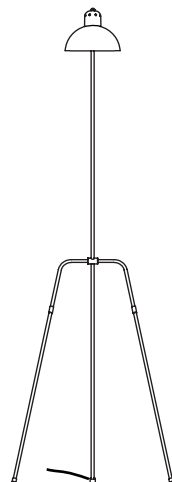

WALDORF GRUE FLOOR

The main feature of the Waldorf Collection combines an open hemispherical shade with a cylindrical socket cover. This composite shade is deployed in suspension and wall-mounted configurations with natural brass and powder coated rods. Swivelling shades and other moving parts add functional flexibility to the crisp, streamlined forms of this collection.

type:	floor
construction:	brass body and hardware powder coated steel and aluminium shade milk glass globe vinyl cord
specifications:	source: LED lamp provided (G9 base) power consumption: 4.5W lumen output: 133lm colour temperature: 2700K included * 3000K available upon request colour rendering index: 80 CRI standard * ≥ 90 CRI upon request expected lifetime: ≥ 25 000h
cord:	96" / 244 cm, footswitch at 24" / 61 cm from lamp
weight:	3 lb / 1.4 kg
certifications:	    IP20
warranty:	2 years

*dimensions are approximate and may vary slightly

ORDER GUIDE: SKU

COLLECTION	MODEL	FINISH (shade, body)	CORD
WAL waldorf	01	BKBR black, brass	BK black
		BKGR black, graphite	WH white
		WHBR white, brass	
WAL	01	BKBR	BK
= WAL01BKBRBK <i>example</i>			