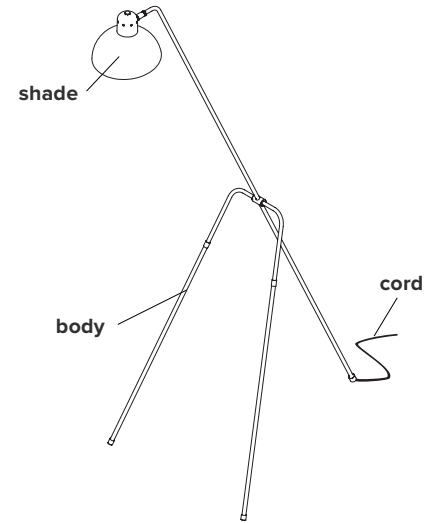

WALDORF GRUE FLOOR

The main feature of the Waldorf Collection combines an open hemispherical shade with a cylindrical socket cover. This composite shade is deployed in suspension and wall-mounted configurations with natural brass and powder coated rods. Swivelling shades and other moving parts add functional flexibility to the crisp, streamlined forms of this collection.

type:	floor
construction:	brass body and hardware powder coated steel and aluminium shade milk glass globe vinyl cord
specifications:	source: LED lamp provided (G9 base) power consumption: 4.5W lumen output: 133lm colour temperature: 2700K included * 3000K available upon request colour rendering index: 80 CRI standard * ≥ 90 CRI upon request expected lifetime: ≥ 25 000h
cord:	96" / 244 cm, footswitch at 24" / 61 cm from lamp
weight:	3 lb / 1.4 kg
certifications:	    IP20
warranty:	2 years

*dimensions are approximate and may vary slightly

ORDER GUIDE: SKU

COLLECTION	MODEL	FINISH (shade, body)	CORD
WAL waldorf	01	BKBR black, brass	BK black
		BKGR black, graphite	WH white
		WHBR white, brass	
WAL	01	BKBR	BK
= WAL01BKBRBK <i>example</i>			